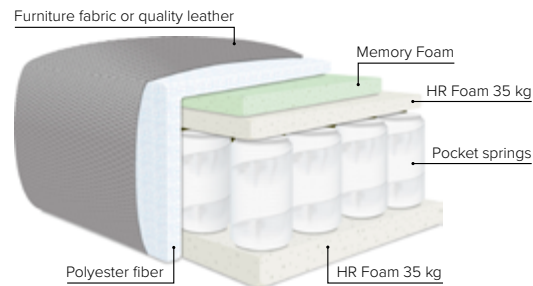

# bellus<sup>®</sup>

HIGH BACK COMFORT

# COMBINATIONS

Choose from available sofa models

bellus®

- SEAT:** Cloud System: Pocket springs + HR Foam 35 kg covered with memory foam and 200 g fiber
- BACK:** Siliconized polyester fiber  
Fixed seat cushions and fixed back cushions
- ARMREST:** Foam 25 kg

- DECO PILLOWS:** 1 buttoned deco pillow per armrest size 40x40 cm  
1 buttoned deco pillow per corner size 40x40 cm
- FRAME:** Plywood + wood  
No-Sag springs
- LEG OPTIONS:** No leg choices available for this sofa