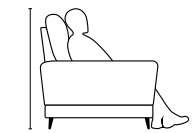

# bellus<sup>®</sup>

HIGH BACK COMFORT

# COMBINATIONS

Choose from available sofa models

bellus®

- SEAT:** Cloud System: Pocket springs + HR Foam 35 kg covered with memory foam and 200 g fiber
- BACK:** Siliconized polyester fiber  
Fixed seat cushions and fixed back cushions
- ARMREST:** Foam 25 kg