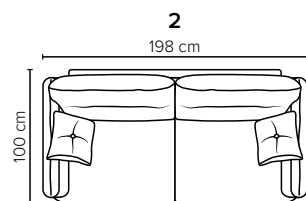

COMBINATIONS

Choose from available sofa models

bellus®

1. **SEAT:** Cloud System: Pocket springs + HR Foam 35 kg covered with memory foam and 200 g fiber
2. **BACK:** Siliconized polyester fiber
   Fixed seat cushions and fixed back cushions
3. **ARMREST:** Foam 25 kg

1. **DECO PILLOWS:** 1 buttoned deco pillow per armrest size 40x40 cm
   1 buttoned deco pillow per corner size 40x40 cm
2. **FRAME:** Plywood + wood
   No-Sag springs
3. **LEG OPTIONS:** No leg choices available for this sofa