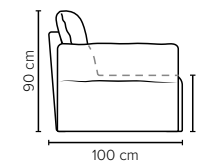

COMBINATIONS

Choose from available sofa models

bellus®

1. **SEAT:** Cloud System: Pocket springs + HR Foam 35 kg covered with memory foam and 200 g fiber
2. **BACK:** Siliconized polyester fiber
   Fixed seat cushions and fixed back cushions
3. **ARMREST:** Foam 25 kg

1. **DECO PILLOWS:** 1 buttoned deco pillow per armrest size 40x40 cm
   1 buttoned deco pillow per corner size 40x40 cm
2. **FRAME:** Plywood + wood
   No-Sag springs
3. **LEG OPTIONS:** No leg choices available for this sofa