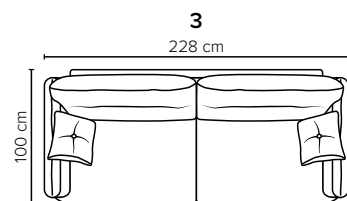

COMBINATIONS

Choose from available sofa models

bellus®

1. **SEAT:** Cloud System: Pocket springs + HR Foam 35 kg covered with memory foam and 200 g fiber
2. **BACK:** Siliconized polyester fiber
   Fixed seat cushions and fixed back cushions
3. **ARMREST:** Foam 25 kg

1. **DECO PILLOWS:** 1 buttoned deco pillow per armrest size 40x40 cm
   1 buttoned deco pillow per corner size 40x40 cm
2. **FRAME:** Plywood + wood
   No-Sag springs
3. **LEG OPTIONS:** No leg choices available for this sofa