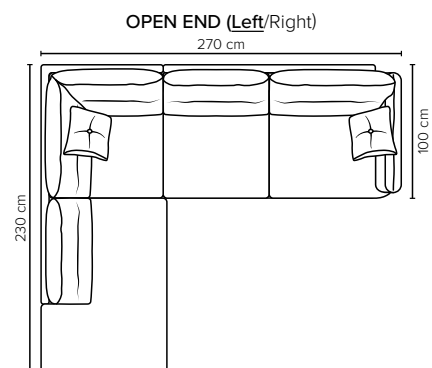

COMBINATIONS

Choose from available sofa models

bellus®

1. **SEAT:** Cloud System: Pocket springs + HR Foam 35 kg covered with memory foam and 200 g fiber
2. **BACK:** Siliconized polyester fiber
   Fixed seat cushions and fixed back cushions
3. **ARMREST:** Foam 25 kg

1. **DECO PILLOWS:** 1 buttoned deco pillow per armrest size 40x40 cm
   1 buttoned deco pillow per corner size 40x40 cm
2. **FRAME:** Plywood + wood
   No-Sag springs
3. **LEG OPTIONS:** No leg choices available for this sofa