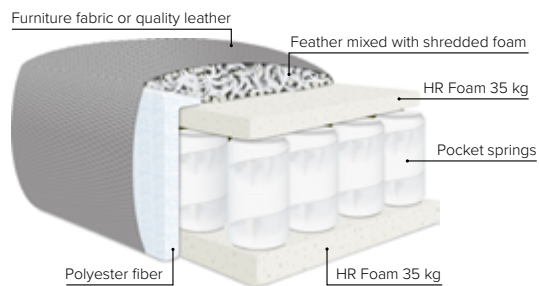

# COMBINATIONS

Choose from available sofa models

bellus®

- SEAT:** Cloud<sup>Plus</sup> System: Pocket springs + HR Foam 35 kg + on top feather mixed with shredded foam
- BACK:** Siliconized polyester fiber  
Loose seat cushions and loose back cushions
- ARMREST:** Foam 25 kg