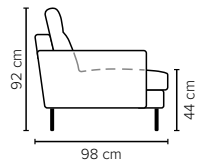

COMBINATIONS

Choose from available sofa models

bellus®