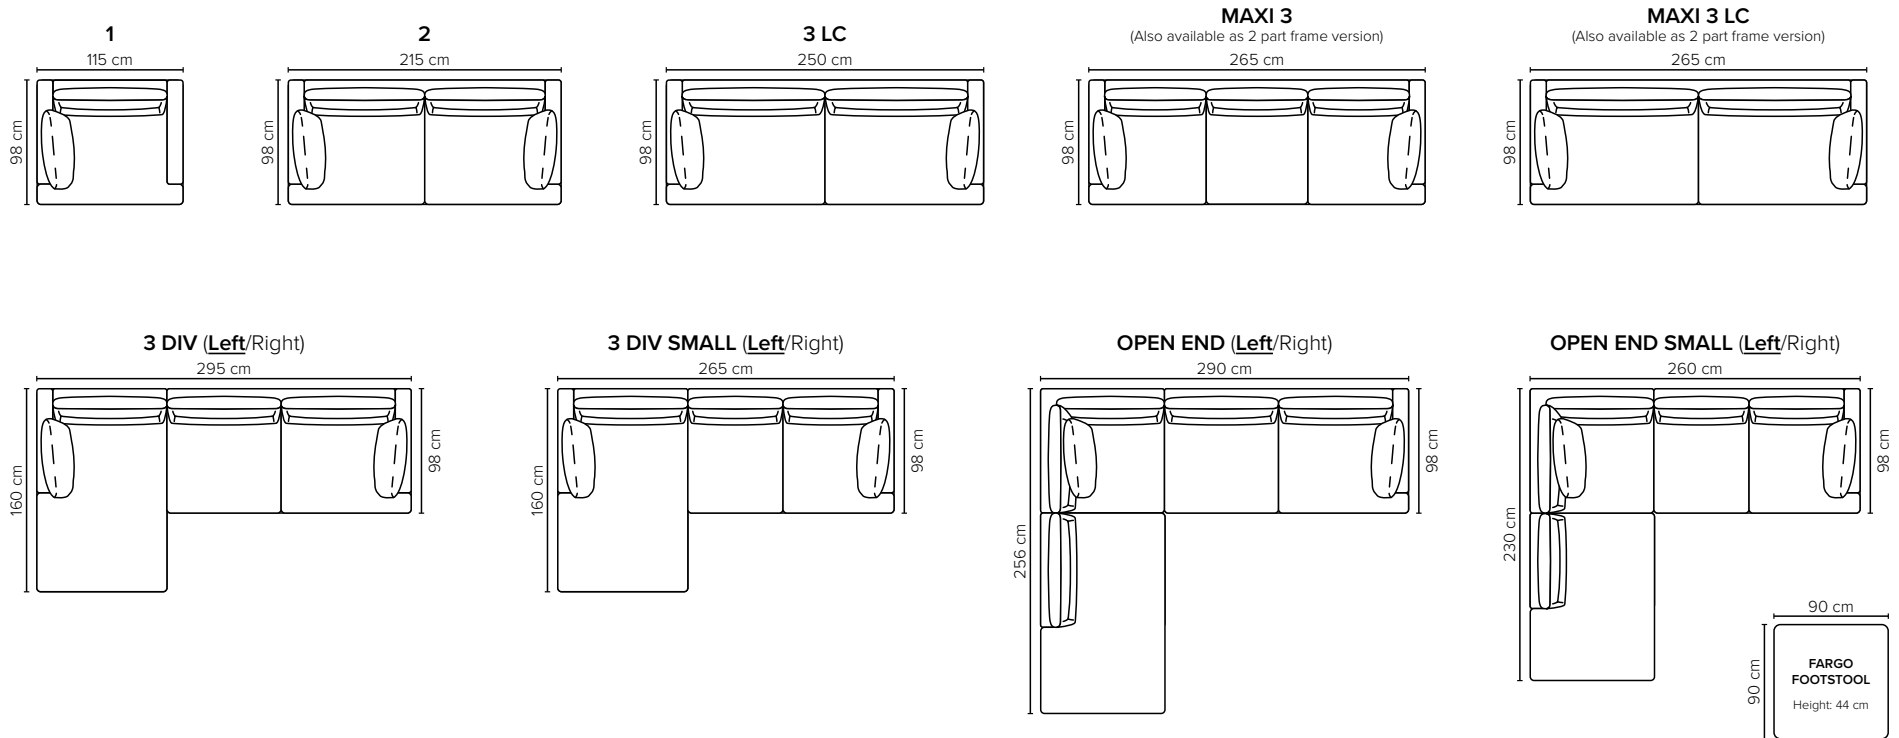

COMBINATIONS

Choose from available sofa models

bellus®

- **SEAT:** Cloud^{Plus} System: Pocket springs + HR Foam 35 kg + on top feather mixed with shredded foam
- **BACK:** Siliconized polyester fiber
  Loose seat cushions and loose back cushions
- **ARMREST:** Foam 25 kg

- **DECO PILLOWS:** 1 deco pillow per armrest size 40x55 cm
  1 deco pillow per corner size 40x55 cm
  Note: Fargo 1 has 1 deco pillow
- **FRAME:** Plywood + wood
  No-Sag springs
- **LEG OPTIONS:** Standard: Leg 138 (metal, h: 17 cm)
  Optional: Leg 14 (wooden, h: 16 cm)