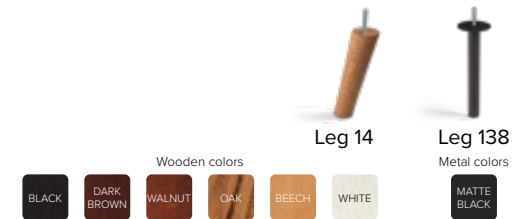

COMBINATIONS

Choose from available sofa models

bellus®

- **SEAT:** Cloud^{Plus} System: Pocket springs + HR Foam 35 kg + on top feather mixed with shredded foam
- **BACK:** Siliconized polyester fiber
  Loose seat cushions and loose back cushions
- **ARMREST:** Foam 25 kg

- **DECO PILLOWS:** 1 deco pillow per armrest size 40x55 cm
  1 deco pillow per corner size 40x55 cm
  Note: Fargo 1 has 1 deco pillow
- **FRAME:** Plywood + wood
  No-Sag springs
- **LEG OPTIONS:** Standard: Leg 138 (metal, h: 17 cm)
  Optional: Leg 14 (wooden, h: 16 cm)