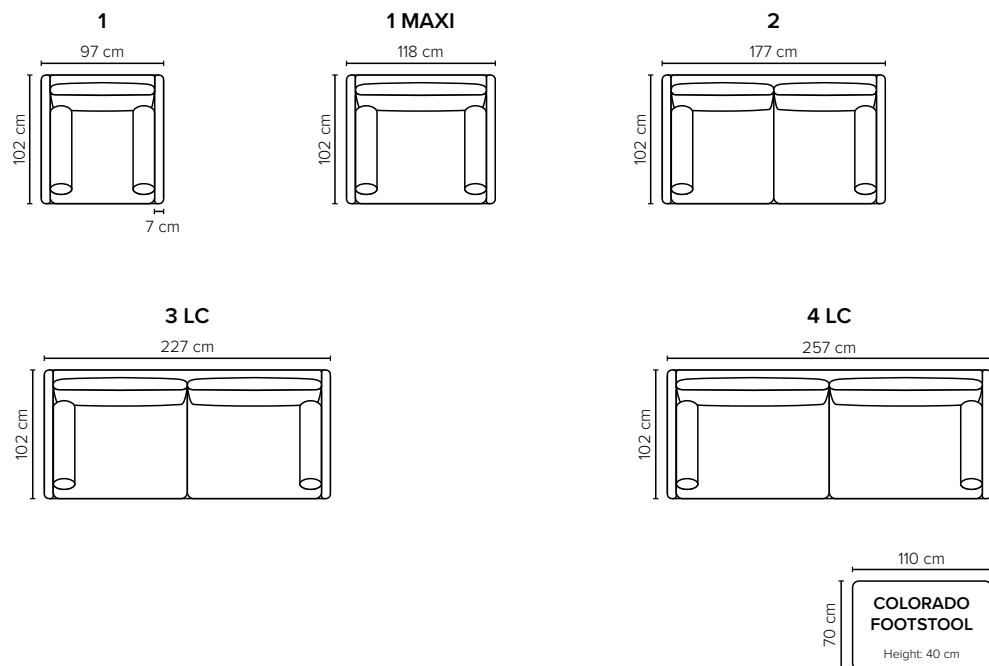

# COLORADO

Elegant and slim-framed sofa

bellus®

CHOOSE YOUR OWN COMBINATIONS

SEVERAL LEG CHOICES

# COMBINATIONS

Choose from available sofa models

bellus®

- SEAT:** Foam 35 kg + mix of feathers and shredded foam in separate bags with channels
- BACK:** Mix of feathers and shredded foam
- Loose seat cushions and loose back cushions
- ARMREST:** Foam 25-30 kg

- DECO PILLOWS:** 1 tube pillow per armrest
- FRAME:** Plywood + wood  
No-Sag springs
- LEG OPTIONS:** Standard: Leg 48 (metal, height 12 cm)  
Optional: Leg 10 (metal, height 12 cm)  
Optional: Leg 126 (metal, height 12 cm)