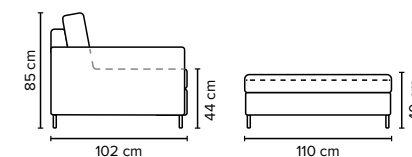

COMBINATIONS

Choose from available sofa models

bellus®