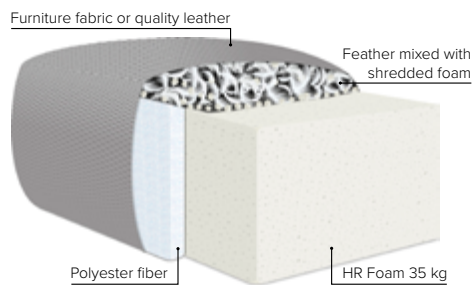

# COLORADO

Elegant and slim-framed sofa

bellus®

CHOOSE YOUR OWN COMBINATIONS

SEVERAL LEG CHOICES

# COMBINATIONS

Choose from available sofa models

bellus®

- SEAT:** Foam 35 kg + mix of feathers and shredded foam in separate bags with channels
- BACK:** Mix of feathers and shredded foam
- Loose seat cushions and loose back cushions
- ARMREST:** Foam 25-30 kg

- DECO PILLOWS:** 1 tube pillow per armrest
- FRAME:** Plywood + wood  
No-Sag springs
- LEG OPTIONS:** Standard: Leg 48 (metal, height 12 cm)  
Optional: Leg 10 (metal, height 12 cm)  
Optional: Leg 126 (metal, height 12 cm)