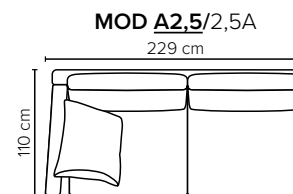

COMBINATIONS

Choose from available sofa models

MODULES

Design your own sofa

bellus®

- **SEAT:** Cloud^{Plus} System: Pocket springs + HR Foam 35 kg + on top feather mixed with shredded foam
- **BACK:** Siliconized polyester fiber
  Loose seat cushions and loose back cushions
- **ARMREST:** Foam 25-30 kg

- **DECO PILLOWS:** Filling: feather mixed with shredded foam
  1 deco pillow per armrest size 60x65 cm
  1 deco pillow per corner size 60x65 cm
  Note: Loveseat has 1 deco pillow size 60x65 cm
- **FRAME:** Plywood + wood + foam 25 kg
- **LEG OPTIONS:** No leg choices available for this sofa