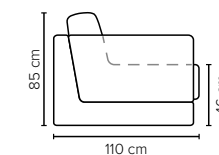

COMBINATIONS

Choose from available sofa models

MODULES

Design your own sofa

bellus®

- **SEAT:** Cloud^{Plus} System: Pocket springs + HR Foam 35 kg + on top feather mixed with shredded foam
- **BACK:** Siliconized polyester fiber
  Loose seat cushions and loose back cushions
- **ARMREST:** Foam 25-30 kg

- **DECO PILLOWS:** Filling: feather mixed with shredded foam
  1 deco pillow per armrest size 60x65 cm
  1 deco pillow per corner size 60x65 cm
  Note: Loveseat has 1 deco pillow size 60x65 cm
- **FRAME:** Plywood + wood + foam 25 kg
- **LEG OPTIONS:** No leg choices available for this sofa