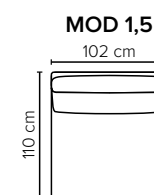

COMBINATIONS

Choose from available sofa models

MODULES

Design your own sofa

bellus®

- **SEAT:** Cloud^{Plus} System: Pocket springs + HR Foam 35 kg + on top feather mixed with shredded foam
- **BACK:** Siliconized polyester fiber
  Loose seat cushions and loose back cushions
- **ARMREST:** Foam 25-30 kg

- **DECO PILLOWS:** Filling: feather mixed with shredded foam
  1 deco pillow per armrest size 60x65 cm
  1 deco pillow per corner size 60x65 cm
  Note: Loveseat has 1 deco pillow size 60x65 cm
- **FRAME:** Plywood + wood + foam 25 kg
- **LEG OPTIONS:** No leg choices available for this sofa