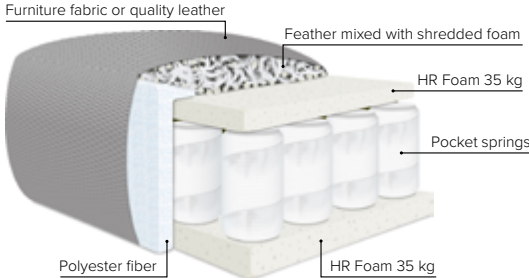

MORE

Softness, comfort and spaciousness

bellus®

COMBINATIONS

Choose from available sofa models

MODULES

Design your own sofa

bellus®

- SEAT:** Cloud^{Plus} System: Pocket springs + HR Foam 35 kg + on top feather mixed with shredded foam
- BACK:** Siliconized polyester fiber
Loose seat cushions and loose back cushions
- ARMREST:** Foam 25-30 kg

- DECO PILLOWS:** Filling: feather mixed with shredded foam
1 deco pillow per armrest size 60x65 cm
1 deco pillow per corner size 60x65 cm
Note: Loveseat has 1 deco pillow size 60x65 cm
- FRAME:** Plywood + wood + foam 25 kg
- LEG OPTIONS:** No leg choices available for this sofa