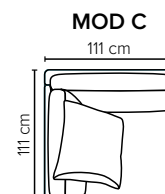

COMBINATIONS

Choose from available sofa models

MODULES

Design your own sofa

bellus®

- **SEAT:** Cloud^{Plus} System: Pocket springs + HR Foam 35 kg + on top feather mixed with shredded foam
- **BACK:** Siliconized polyester fiber
  Loose seat cushions and loose back cushions
- **ARMREST:** Foam 25-30 kg

- **DECO PILLOWS:** Filling: feather mixed with shredded foam
  1 deco pillow per armrest size 60x65 cm
  1 deco pillow per corner size 60x65 cm
  Note: Loveseat has 1 deco pillow size 60x65 cm
- **FRAME:** Plywood + wood + foam 25 kg
- **LEG OPTIONS:** No leg choices available for this sofa