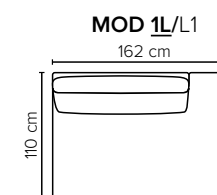

COMBINATIONS

Choose from available sofa models

MODULES

Design your own sofa

bellus®

- **SEAT:** Cloud^{Plus} System: Pocket springs + HR Foam 35 kg + on top feather mixed with shredded foam
- **BACK:** Siliconized polyester fiber
  Loose seat cushions and loose back cushions
- **ARMREST:** Foam 25-30 kg

- **DECO PILLOWS:** Filling: feather mixed with shredded foam
  1 deco pillow per armrest size 60x65 cm
  1 deco pillow per corner size 60x65 cm
  Note: Loveseat has 1 deco pillow size 60x65 cm
- **FRAME:** Plywood + wood + foam 25 kg
- **LEG OPTIONS:** No leg choices available for this sofa