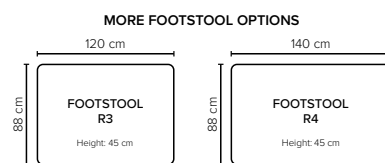

COMBINATIONS

Choose from available sofa models

MODULES

Design your own sofa

bellus®

- **SEAT:** Cloud^{Plus} System: Pocket springs + HR Foam 35 kg + on top feather mixed with shredded foam
- **BACK:** Siliconized polyester fiber
  Loose seat cushions and loose back cushions
- **ARMREST:** Foam 25-30 kg

- **DECO PILLOWS:** Filling: feather mixed with shredded foam
  1 deco pillow per armrest size 60x65 cm
  1 deco pillow per corner size 60x65 cm
  Note: Loveseat has 1 deco pillow size 60x65 cm
- **FRAME:** Plywood + wood + foam 25 kg
- **LEG OPTIONS:** No leg choices available for this sofa