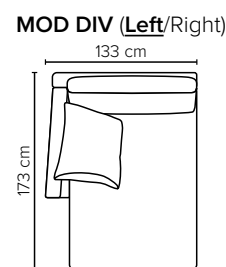

COMBINATIONS

Choose from available sofa models

MODULES

Design your own sofa

bellus®

- **SEAT:** Cloud^{Plus} System: Pocket springs + HR Foam 35 kg + on top feather mixed with shredded foam
- **BACK:** Siliconized polyester fiber
  Loose seat cushions and loose back cushions
- **ARMREST:** Foam 25-30 kg

- **DECO PILLOWS:** Filling: feather mixed with shredded foam
  1 deco pillow per armrest size 60x65 cm
  1 deco pillow per corner size 60x65 cm
  Note: Loveseat has 1 deco pillow size 60x65 cm
- **FRAME:** Plywood + wood + foam 25 kg
- **LEG OPTIONS:** No leg choices available for this sofa