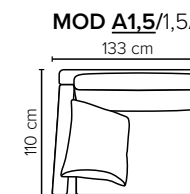

COMBINATIONS

Choose from available sofa models

MODULES

Design your own sofa

bellus®

- **SEAT:** Cloud^{Plus} System: Pocket springs + HR Foam 35 kg + on top feather mixed with shredded foam
- **BACK:** Siliconized polyester fiber
  Loose seat cushions and loose back cushions
- **ARMREST:** Foam 25-30 kg

- **DECO PILLOWS:** Filling: feather mixed with shredded foam
  1 deco pillow per armrest size 60x65 cm
  1 deco pillow per corner size 60x65 cm
  Note: Loveseat has 1 deco pillow size 60x65 cm
- **FRAME:** Plywood + wood + foam 25 kg
- **LEG OPTIONS:** No leg choices available for this sofa