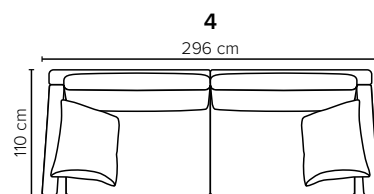

COMBINATIONS

Choose from available sofa models

MODULES

Design your own sofa

bellus®

- **SEAT:** Cloud^{Plus} System: Pocket springs + HR Foam 35 kg + on top feather mixed with shredded foam
- **BACK:** Siliconized polyester fiber
  Loose seat cushions and loose back cushions
- **ARMREST:** Foam 25-30 kg

- **DECO PILLOWS:** Filling: feather mixed with shredded foam
  1 deco pillow per armrest size 60x65 cm
  1 deco pillow per corner size 60x65 cm
  Note: Loveseat has 1 deco pillow size 60x65 cm
- **FRAME:** Plywood + wood + foam 25 kg
- **LEG OPTIONS:** No leg choices available for this sofa