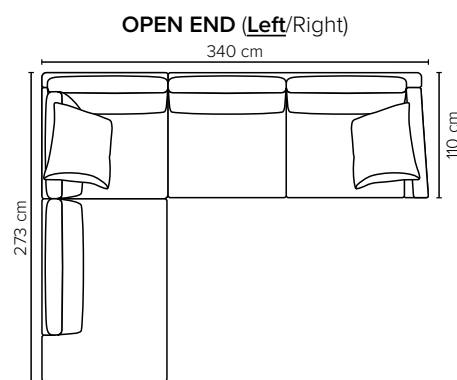

COMBINATIONS

Choose from available sofa models

MODULES

Design your own sofa

bellus®

- **SEAT:** Cloud^{Plus} System: Pocket springs + HR Foam 35 kg + on top feather mixed with shredded foam
- **BACK:** Siliconized polyester fiber
  Loose seat cushions and loose back cushions
- **ARMREST:** Foam 25-30 kg

- **DECO PILLOWS:** Filling: feather mixed with shredded foam
  1 deco pillow per armrest size 60x65 cm
  1 deco pillow per corner size 60x65 cm
  Note: Loveseat has 1 deco pillow size 60x65 cm
- **FRAME:** Plywood + wood + foam 25 kg
- **LEG OPTIONS:** No leg choices available for this sofa