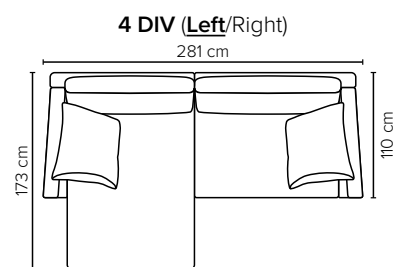

COMBINATIONS

Choose from available sofa models

MODULES

Design your own sofa

bellus®

- **SEAT:** Cloud^{Plus} System: Pocket springs + HR Foam 35 kg + on top feather mixed with shredded foam
- **BACK:** Siliconized polyester fiber
  Loose seat cushions and loose back cushions
- **ARMREST:** Foam 25-30 kg

- **DECO PILLOWS:** Filling: feather mixed with shredded foam
  1 deco pillow per armrest size 60x65 cm
  1 deco pillow per corner size 60x65 cm
  Note: Loveseat has 1 deco pillow size 60x65 cm
- **FRAME:** Plywood + wood + foam 25 kg
- **LEG OPTIONS:** No leg choices available for this sofa