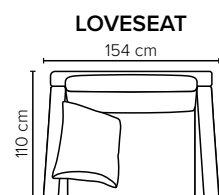

COMBINATIONS

Choose from available sofa models

MODULES

Design your own sofa

bellus®

- **SEAT:** Cloud^{Plus} System: Pocket springs + HR Foam 35 kg + on top feather mixed with shredded foam
- **BACK:** Siliconized polyester fiber
  Loose seat cushions and loose back cushions
- **ARMREST:** Foam 25-30 kg

- **DECO PILLOWS:** Filling: feather mixed with shredded foam
  1 deco pillow per armrest size 60x65 cm
  1 deco pillow per corner size 60x65 cm
  Note: Loveseat has 1 deco pillow size 60x65 cm
- **FRAME:** Plywood + wood + foam 25 kg
- **LEG OPTIONS:** No leg choices available for this sofa