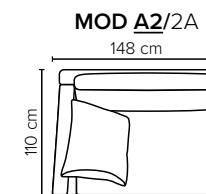

COMBINATIONS

Choose from available sofa models

MODULES

Design your own sofa

bellus®

- **SEAT:** Cloud^{Plus} System: Pocket springs + HR Foam 35 kg + on top feather mixed with shredded foam
- **BACK:** Siliconized polyester fiber
  Loose seat cushions and loose back cushions
- **ARMREST:** Foam 25-30 kg

- **DECO PILLOWS:** Filling: feather mixed with shredded foam
  1 deco pillow per armrest size 60x65 cm
  1 deco pillow per corner size 60x65 cm
  Note: Loveseat has 1 deco pillow size 60x65 cm
- **FRAME:** Plywood + wood + foam 25 kg
- **LEG OPTIONS:** No leg choices available for this sofa