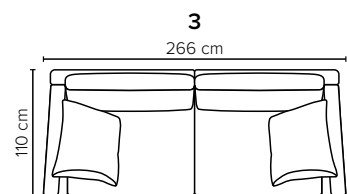

COMBINATIONS

Choose from available sofa models

MODULES

Design your own sofa

bellus®

- **SEAT:** Cloud^{Plus} System: Pocket springs + HR Foam 35 kg + on top feather mixed with shredded foam
- **BACK:** Siliconized polyester fiber
  Loose seat cushions and loose back cushions
- **ARMREST:** Foam 25-30 kg

- **DECO PILLOWS:** Filling: feather mixed with shredded foam
  1 deco pillow per armrest size 60x65 cm
  1 deco pillow per corner size 60x65 cm
  Note: Loveseat has 1 deco pillow size 60x65 cm
- **FRAME:** Plywood + wood + foam 25 kg
- **LEG OPTIONS:** No leg choices available for this sofa