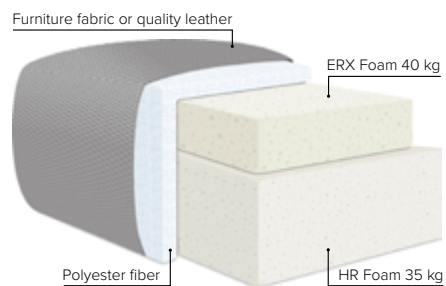

# GRACE

A classical design for a modern home

bellus®

CHOOSE YOUR OWN COMBINATIONS

GRACE FOOTSTOOL DESIGN

# COMBINATIONS

Choose from available sofa models

bellus®

- SEAT:** HR Foam 35 kg + ERX Foam 40 kg covered with 200 g fiber
- BACK:** Siliconized polyester fiber  
Loose seat cushions and loose back cushions
- ARMREST:** Foam 25 kg

- DECO PILLOWS:** **Standard:** 1 tube pillow per armrest except **Grace 1**  
**Optional:** 40x40 cm pillows can be ordered separately
- FRAME:** Plywood + wood  
No-Sag springs
- LEG OPTIONS:** Standard: Leg 128 (metal, h: 21 cm)

Leg 128

Metal colors

MATTE BLACK

All measurements are approximate, +/- 3 cm. Sofa height measured with leg 128. Please visit [www.bellus.com](http://www.bellus.com) for the latest product versions.