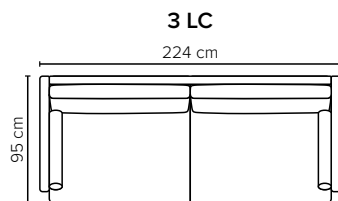

COMBINATIONS

Choose from available sofa models

bellus®

- **SEAT:** HR Foam 35 kg + ERX Foam 40 kg covered with 200 g fiber
- **BACK:** Siliconized polyester fiber
  Loose seat cushions and loose back cushions
- **ARMREST:** Foam 25 kg

- **DECO PILLOWS:** **Standard:** 1 tube pillow per armrest except **Grace 1**
  Optional: 40x40 cm pillows can be ordered separately
- **FRAME:** Plywood + wood
  No-Sag springs
- **LEG OPTIONS:** Standard: Leg 128 (metal, h: 21 cm)

Metal colors

MATTE BLACK