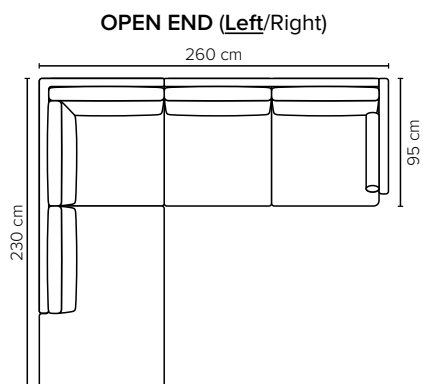

COMBINATIONS

Choose from available sofa models

bellus®

- **SEAT:** HR Foam 35 kg + ERX Foam 40 kg covered with 200 g fiber
- **BACK:** Siliconized polyester fiber
  Loose seat cushions and loose back cushions
- **ARMREST:** Foam 25 kg

- **DECO PILLOWS:** **Standard:** 1 tube pillow per armrest except **Grace 1**
  Optional: 40x40 cm pillows can be ordered separately
- **FRAME:** Plywood + wood
  No-Sag springs
- **LEG OPTIONS:** Standard: Leg 128 (metal, h: 21 cm)

Metal colors

MATTE BLACK