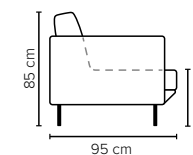

COMBINATIONS

Choose from available sofa models

bellus®

- **SEAT:** HR Foam 35 kg + ERX Foam 40 kg covered with 200 g fiber
- **BACK:** Siliconized polyester fiber
  Loose seat cushions and loose back cushions
- **ARMREST:** Foam 25 kg

- **DECO PILLOWS:** **Standard:** 1 tube pillow per armrest except **Grace 1**
  Optional: 40x40 cm pillows can be ordered separately
- **FRAME:** Plywood + wood
  No-Sag springs
- **LEG OPTIONS:** Standard: Leg 128 (metal, h: 21 cm)

Metal colors

MATTE BLACK