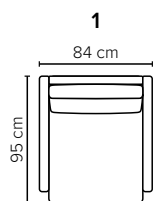

COMBINATIONS

Choose from available sofa models

bellus®

- **SEAT:** HR Foam 35 kg + ERX Foam 40 kg covered with 200 g fiber
- **BACK:** Siliconized polyester fiber
  Loose seat cushions and loose back cushions
- **ARMREST:** Foam 25 kg

- **DECO PILLOWS:** **Standard:** 1 tube pillow per armrest except **Grace 1**
  Optional: 40x40 cm pillows can be ordered separately
- **FRAME:** Plywood + wood
  No-Sag springs
- **LEG OPTIONS:** Standard: Leg 128 (metal, h: 21 cm)

Metal colors

MATTE BLACK