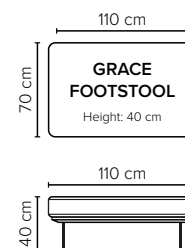

COMBINATIONS

Choose from available sofa models

bellus®

- **SEAT:** HR Foam 35 kg + ERX Foam 40 kg covered with 200 g fiber
- **BACK:** Siliconized polyester fiber
  Loose seat cushions and loose back cushions
- **ARMREST:** Foam 25 kg

- **DECO PILLOWS:** **Standard:** 1 tube pillow per armrest except **Grace 1**
  Optional: 40x40 cm pillows can be ordered separately
- **FRAME:** Plywood + wood
  No-Sag springs
- **LEG OPTIONS:** Standard: Leg 128 (metal, h: 21 cm)

Metal colors

MATTE BLACK