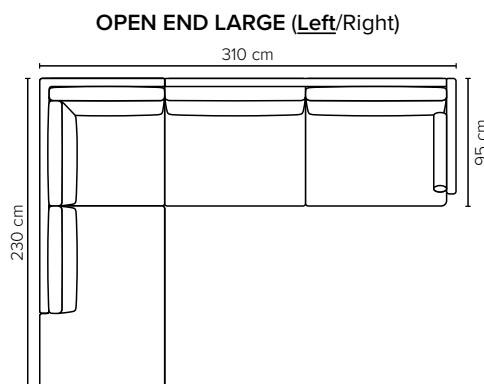

COMBINATIONS

Choose from available sofa models

bellus®

- **SEAT:** HR Foam 35 kg + ERX Foam 40 kg covered with 200 g fiber
- **BACK:** Siliconized polyester fiber
  Loose seat cushions and loose back cushions
- **ARMREST:** Foam 25 kg

- **DECO PILLOWS:** **Standard:** 1 tube pillow per armrest except **Grace 1**
  Optional: 40x40 cm pillows can be ordered separately
- **FRAME:** Plywood + wood
  No-Sag springs
- **LEG OPTIONS:** Standard: Leg 128 (metal, h: 21 cm)

Metal colors

MATTE BLACK