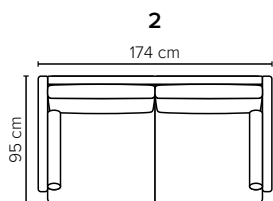

COMBINATIONS

Choose from available sofa models

bellus®

- **SEAT:** HR Foam 35 kg + ERX Foam 40 kg covered with 200 g fiber
- **BACK:** Siliconized polyester fiber
  Loose seat cushions and loose back cushions
- **ARMREST:** Foam 25 kg

- **DECO PILLOWS:** **Standard:** 1 tube pillow per armrest except **Grace 1**
  Optional: 40x40 cm pillows can be ordered separately
- **FRAME:** Plywood + wood
  No-Sag springs
- **LEG OPTIONS:** Standard: Leg 128 (metal, h: 21 cm)

Metal colors

MATTE BLACK