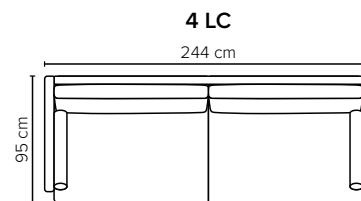

COMBINATIONS

Choose from available sofa models

bellus®

- **SEAT:** HR Foam 35 kg + ERX Foam 40 kg covered with 200 g fiber
- **BACK:** Siliconized polyester fiber
  Loose seat cushions and loose back cushions
- **ARMREST:** Foam 25 kg

- **DECO PILLOWS:** **Standard:** 1 tube pillow per armrest except **Grace 1**
  Optional: 40x40 cm pillows can be ordered separately
- **FRAME:** Plywood + wood
  No-Sag springs
- **LEG OPTIONS:** Standard: Leg 128 (metal, h: 21 cm)

Metal colors

MATTE BLACK