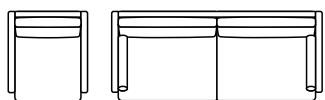

GRACE

A classical design for a modern home

bellus®

CHOOSE YOUR OWN COMBINATIONS