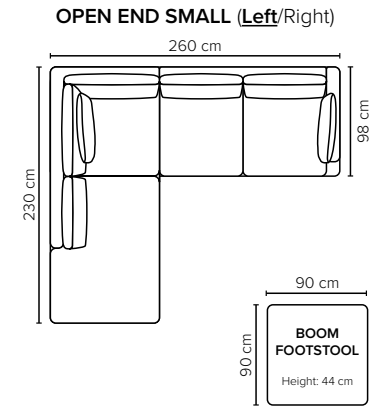

COMBINATIONS

Choose from available sofa models

bellus®

1. **SEAT:** Cloud System: Pocket springs + HR Foam 35 kg covered with memory foam and 200 g fiber
2. **BACK:** Siliconized polyester fiber
   Loose seat cushions and loose back cushions
3. **ARMREST:** Foam 25 kg

1. **DECO PILLOWS:** 1 deco pillow per armrest size 63x57 cm
   1 deco pillow per corner size 63x57 cm
   Note: Boom 1 has 1 deco pillow
2. **FRAME:** Plywood + wood
   No-Sag springs
3. **LEG OPTIONS:** Standard: Leg 127 (metal, height 15 cm)
   Optional: Leg 131 (metal, height 15 cm)