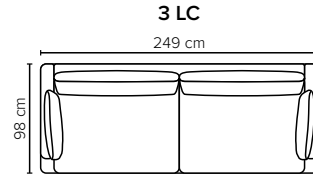

COMBINATIONS

Choose from available sofa models

bellus®