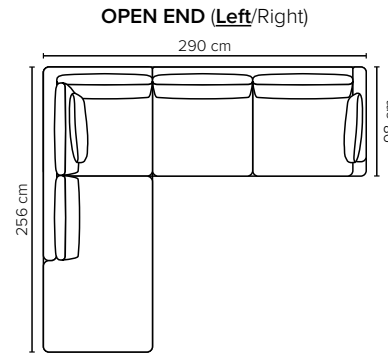

COMBINATIONS

Choose from available sofa models

bellus®

1. **SEAT:** Cloud System: Pocket springs + HR Foam 35 kg covered with memory foam and 200 g fiber
2. **BACK:** Siliconized polyester fiber
   Loose seat cushions and loose back cushions
3. **ARMREST:** Foam 25 kg

1. **DECO PILLOWS:** 1 deco pillow per armrest size 63x57 cm
   1 deco pillow per corner size 63x57 cm
   Note: Boom 1 has 1 deco pillow
2. **FRAME:** Plywood + wood
   No-Sag springs
3. **LEG OPTIONS:** Standard: Leg 127 (metal, height 15 cm)
   Optional: Leg 131 (metal, height 15 cm)