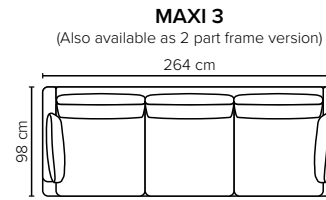

COMBINATIONS

Choose from available sofa models

bellus®