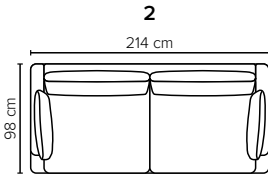

COMBINATIONS

Choose from available sofa models

bellus®