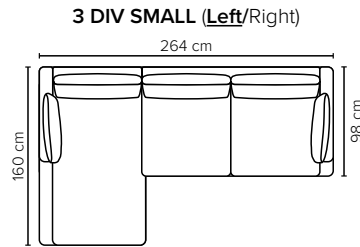

COMBINATIONS

Choose from available sofa models

bellus®

1. **SEAT:** Cloud System: Pocket springs + HR Foam 35 kg covered with memory foam and 200 g fiber
2. **BACK:** Siliconized polyester fiber
   Loose seat cushions and loose back cushions
3. **ARMREST:** Foam 25 kg

1. **DECO PILLOWS:** 1 deco pillow per armrest size 63x57 cm
   1 deco pillow per corner size 63x57 cm
   Note: Boom 1 has 1 deco pillow
2. **FRAME:** Plywood + wood
   No-Sag springs
3. **LEG OPTIONS:** Standard: Leg 127 (metal, height 15 cm)
   Optional: Leg 131 (metal, height 15 cm)