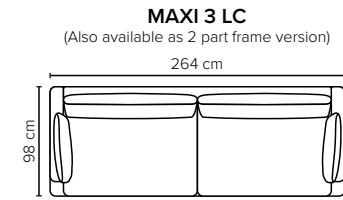

COMBINATIONS

Choose from available sofa models

bellus®