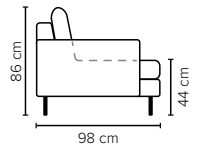

COMBINATIONS

Choose from available sofa models

bellus®