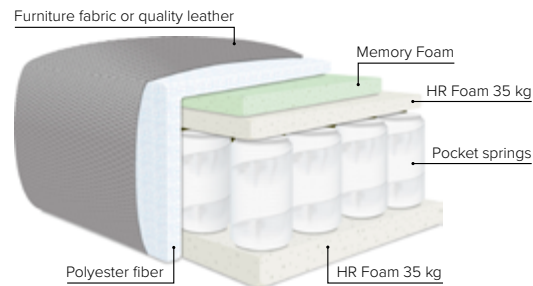

# COMBINATIONS

Choose from available sofa models

bellus®

- SEAT:** Cloud System: Pocket springs + HR Foam 35 kg covered with memory foam and 200 g fiber
- BACK:** Siliconized polyester fiber  
Loose seat cushions and loose back cushions
- ARMREST:** Foam 25 kg

- DECO PILLOWS:** 1 deco pillow per armrest size 63x57 cm  
1 deco pillow per corner size 63x57 cm  
**Note: Boom 1** has 1 deco pillow
- FRAME:** Plywood + wood  
No-Sag springs
- LEG OPTIONS:** Standard: Leg 127 (metal, height 15 cm)  
Optional: Leg 131 (metal, height 15 cm)