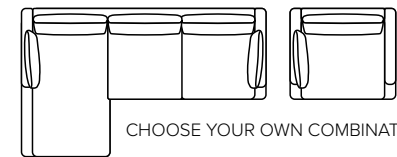

# COMBINATIONS

Choose from available sofa models

bellus®

- SEAT:** Cloud System: Pocket springs + HR Foam 35 kg covered with memory foam and 200 g fiber
- BACK:** Siliconized polyester fiber  
Loose seat cushions and loose back cushions
- ARMREST:** Foam 25 kg