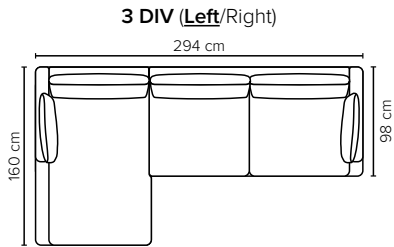

COMBINATIONS

Choose from available sofa models

bellus®

1. **SEAT:** Cloud System: Pocket springs + HR Foam 35 kg covered with memory foam and 200 g fiber
2. **BACK:** Siliconized polyester fiber
   Loose seat cushions and loose back cushions
3. **ARMREST:** Foam 25 kg

1. **DECO PILLOWS:** 1 deco pillow per armrest size 63x57 cm
   1 deco pillow per corner size 63x57 cm
   Note: Boom 1 has 1 deco pillow
2. **FRAME:** Plywood + wood
   No-Sag springs
3. **LEG OPTIONS:** Standard: Leg 127 (metal, height 15 cm)
   Optional: Leg 131 (metal, height 15 cm)