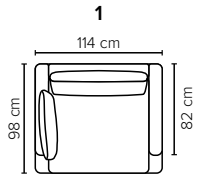

COMBINATIONS

Choose from available sofa models

bellus®