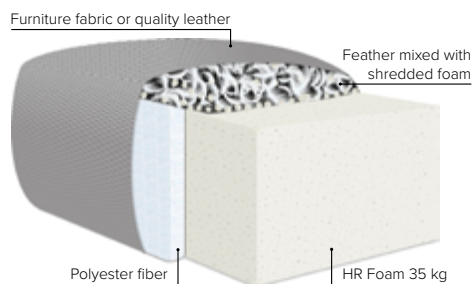

SURF FOOTSTOOL DESIGN