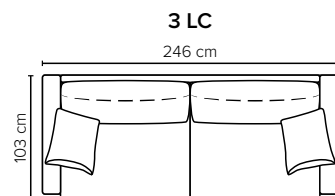

# COMBINATIONS

Choose from available sofa models

bellus®

**SEAT:** Foam 35 kg + mix of feathers and shredded foam in separate bags with channels

**BACK:** Mix of feathers and shredded foam  
Loose seat cushions and loose back cushions

**ARMREST:** Foam 25-30 kg

**DECO PILLOWS:** Filling: feather mixed with shredded foam  
1 deco pillow per armrest size 55x45 cm  
1 deco pillow per corner size 55x45

**FRAME:** Plywood + wood  
No-Sag springs