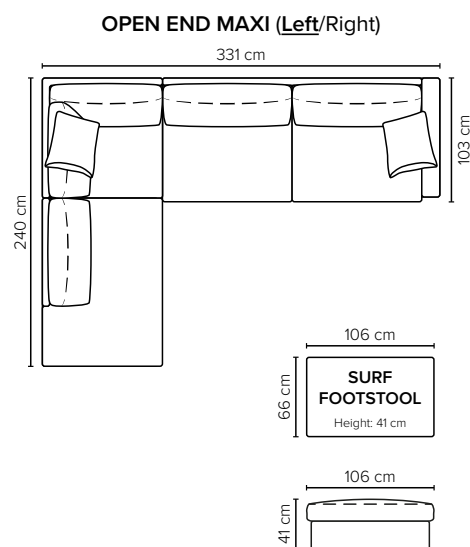

COMBINATIONS

Choose from available sofa models

bellus®

SEAT: Foam 35 kg + mix of feathers and shredded foam in separate bags with channels

BACK: Mix of feathers and shredded foam
Loose seat cushions and loose back cushions

ARMREST: Foam 25-30 kg

DECO PILLOWS: Filling: feather mixed with shredded foam
1 deco pillow per armrest size 55x45 cm
1 deco pillow per corner size 55x45

FRAME: Plywood + wood
No-Sag springs

LEG OPTIONS: No leg choices available for this sofa