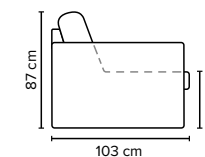

COMBINATIONS

Choose from available sofa models

bellus®

SEAT: Foam 35 kg + mix of feathers and shredded foam in separate bags with channels

BACK: Mix of feathers and shredded foam
Loose seat cushions and loose back cushions

ARMREST: Foam 25-30 kg

DECO PILLOWS: Filling: feather mixed with shredded foam
1 deco pillow per armrest size 55x45 cm
1 deco pillow per corner size 55x45

FRAME: Plywood + wood
No-Sag springs

LEG OPTIONS: No leg choices available for this sofa