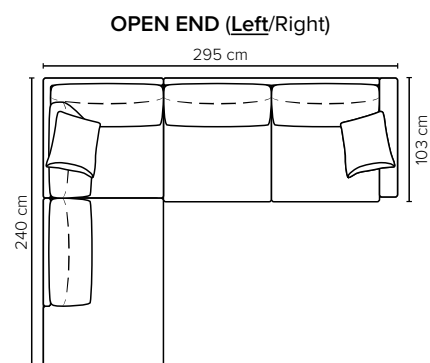

COMBINATIONS

Choose from available sofa models

bellus®

SEAT: Foam 35 kg + mix of feathers and shredded foam in separate bags with channels

BACK: Mix of feathers and shredded foam
Loose seat cushions and loose back cushions

ARMREST: Foam 25-30 kg

DECO PILLOWS: Filling: feather mixed with shredded foam
1 deco pillow per armrest size 55x45 cm
1 deco pillow per corner size 55x45

FRAME: Plywood + wood
No-Sag springs

LEG OPTIONS: No leg choices available for this sofa