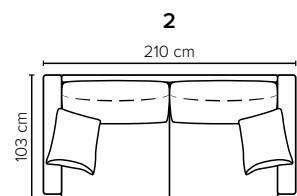

# COMBINATIONS

Choose from available sofa models

bellus®

**SEAT:** Foam 35 kg + mix of feathers and shredded foam in separate bags with channels

**BACK:** Mix of feathers and shredded foam  
Loose seat cushions and loose back cushions

**ARMREST:** Foam 25-30 kg

**DECO PILLOWS:** Filling: feather mixed with shredded foam  
1 deco pillow per armrest size 55x45 cm  
1 deco pillow per corner size 55x45

**FRAME:** Plywood + wood  
No-Sag springs