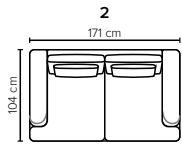

COMBINATIONS

Choose from available sofa models

MODULES

Design your own sofa