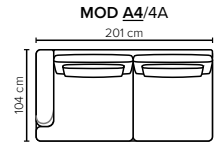

COMBINATIONS

Choose from available sofa models

MODULES

Design your own sofa