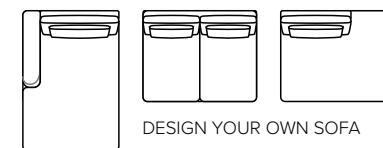

COFFEE

Maximum comfort delivered in unique style

bellus[®]

COMBINATIONS

Choose from available sofa models

MODULES

Design your own sofa

EXTENSION MODULES

SEAT: Cloud System: Pocket springs + HR Foam 35 kg covered with memory foam and 200 g fiber

BACK: Silicized polyester fiber

Included lumbar pillows: Foam 25 kg covered with polyester fiber 300 gr

Loose seat cushions and loose back cushions

ARMREST: Foam 25 kg

DECO PILLOWS: Not included in this sofa model
Additional pillows can be ordered separately

FRAME: Plywood + wood
No-Sag springs

LEG OPTIONS: Standard: Leg 14 (wooden, h: 16 cm)
Optional: Leg 15 (metal, h: 17 cm)

All measurements are approximate, +/- 3 cm. Sofa height measured with leg 14. Please visit www.bellus.com for the latest product versions.