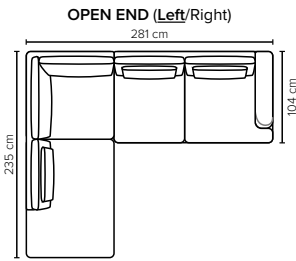

COMBINATIONS

Choose from available sofa models

MODULES

Design your own sofa

EXTENSION MODULES