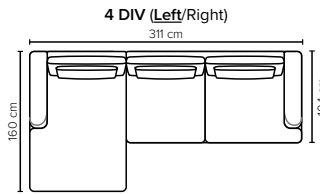

COMBINATIONS

Choose from available sofa models

MODULES

Design your own sofa