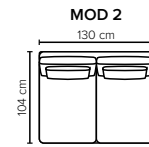

EXTENSION MODULES