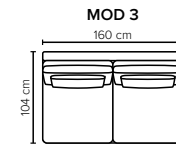

EXTENSION MODULES