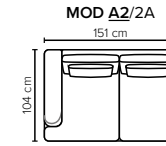

COMBINATIONS

Choose from available sofa models

MODULES

Design your own sofa