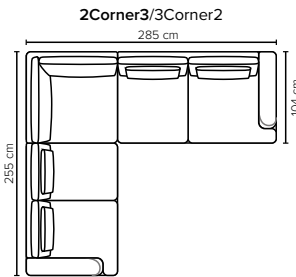

COMBINATIONS

Choose from available sofa models

MODULES

Design your own sofa

EXTENSION MODULES