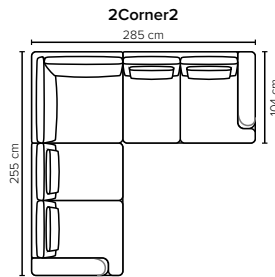

COMBINATIONS

Choose from available sofa models

MODULES

Design your own sofa

EXTENSION MODULES