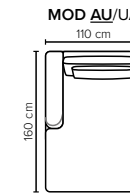

COMBINATIONS

Choose from available sofa models

MODULES

Design your own sofa