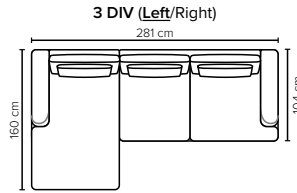

COMBINATIONS

Choose from available sofa models

MODULES

Design your own sofa