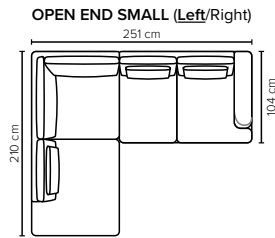

COMBINATIONS

Choose from available sofa models

MODULES

Design your own sofa

EXTENSION MODULES