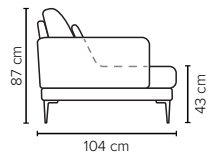

EXTENSION MODULES