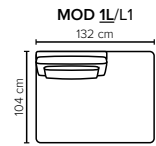

COMBINATIONS

Choose from available sofa models

MODULES

Design your own sofa