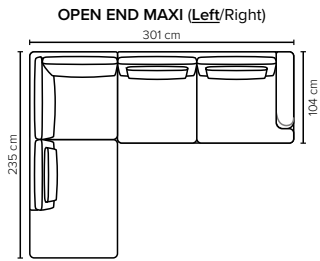

COMBINATIONS

Choose from available sofa models

MODULES

Design your own sofa

EXTENSION MODULES