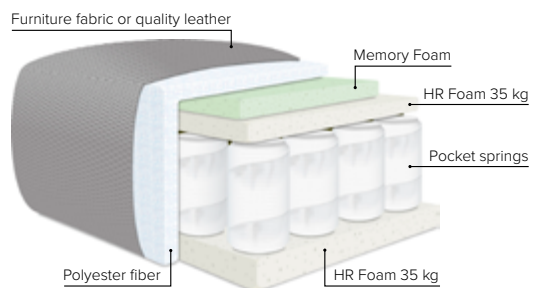

COFFEE

Maximum comfort delivered in unique style

bellus[®]

COMBINATIONS

Choose from available sofa models

MODULES

Design your own sofa

EXTENSION MODULES

SEAT: Cloud System: Pocket springs + HR Foam 35 kg covered with memory foam and 200 g fiber

BACK: Silicized polyester fiber

Included lumbar pillows: Foam 25 kg covered with polyester fiber 300 gr

Loose seat cushions and loose back cushions

ARMREST: Foam 25 kg

DECO PILLOWS: Not included in this sofa model
Additional pillows can be ordered separately

FRAME: Plywood + wood
No-Sag springs

LEG OPTIONS: Standard: Leg 14 (wooden, h: 16 cm)
Optional: Leg 15 (metal, h: 17 cm)

All measurements are approximate, +/- 3 cm. Sofa height measured with leg 14. Please visit www.bellus.com for the latest product versions.