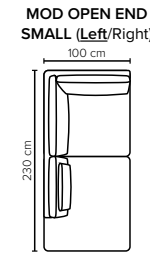

COMBINATIONS

Choose from available sofa models

MODULES

Design your own sofa