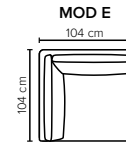

COMBINATIONS

Choose from available sofa models

MODULES

Design your own sofa