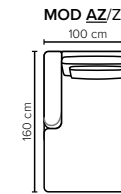

COMBINATIONS

Choose from available sofa models

MODULES

Design your own sofa