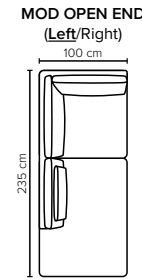

COMBINATIONS

Choose from available sofa models

MODULES

Design your own sofa