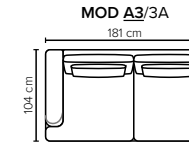

COMBINATIONS

Choose from available sofa models

MODULES

Design your own sofa