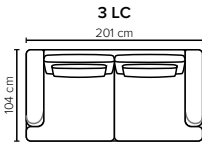

COMBINATIONS

Choose from available sofa models

MODULES

Design your own sofa