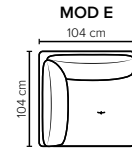

COMBINATIONS

Choose from available sofa models

MODULES

Design your own sofa

bellus®