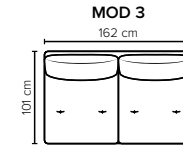

COMBINATIONS

Choose from available sofa models

MODULES

Design your own sofa

bellus®