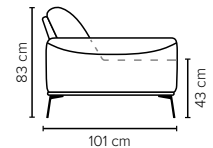

COMBINATIONS

Choose from available sofa models

MODULES

Design your own sofa

bellus®