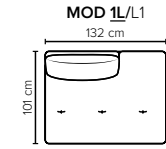

COMBINATIONS

Choose from available sofa models

MODULES

Design your own sofa

bellus®