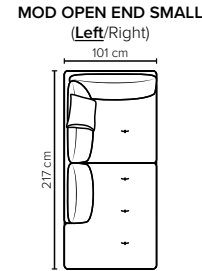

COMBINATIONS

Choose from available sofa models

MODULES

Design your own sofa

bellus®