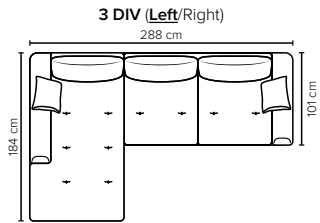

COMBINATIONS

Choose from available sofa models

MODULES

Design your own sofa

bellus®