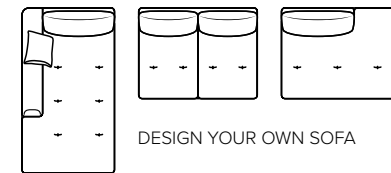

AUSTIN

Give your living room a fresh new look with a stylish sofa

bellus®