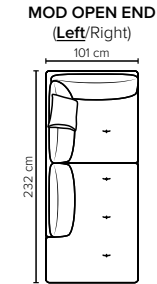

COMBINATIONS

Choose from available sofa models

MODULES

Design your own sofa

bellus®