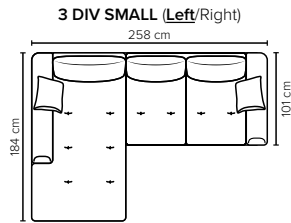

COMBINATIONS

Choose from available sofa models

MODULES

Design your own sofa

bellus®