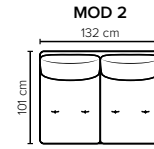

COMBINATIONS

Choose from available sofa models

MODULES

Design your own sofa

bellus®