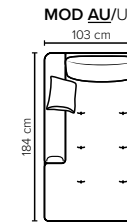

COMBINATIONS

Choose from available sofa models

MODULES

Design your own sofa

bellus®