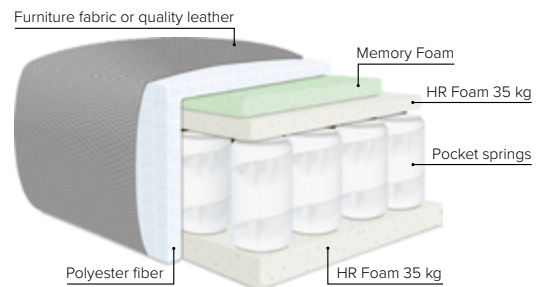

AUSTIN

Give your living room a fresh new look with a stylish sofa

bellus®