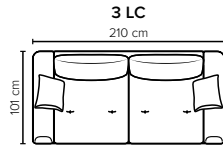

COMBINATIONS

Choose from available sofa models

MODULES

Design your own sofa

bellus®