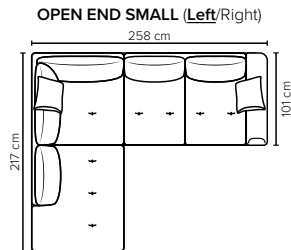

COMBINATIONS

Choose from available sofa models

MODULES

Design your own sofa

bellus®