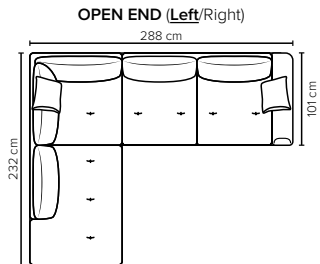

COMBINATIONS

Choose from available sofa models

MODULES

Design your own sofa

bellus®

- **SEAT:** Cloud System: Pocket springs + HR Foam 35 kg covered with memory foam and 200 g fiber
- **BACK:** Siliconized polyester fiber
  Fixed seat cushions and fixed back cushions
- **ARMREST:** Foam 25-30 kg

- **DECO PILLOWS:** 1 deco pillow per armrest size 40x40 cm
  1 deco pillow per corner size 40x40 cm
- **FRAME:** Plywood + wood
  No-Sag springs
- **LEG OPTIONS:** Standard: Leg 89 (metal, h: 21 cm)
  Optional: Leg 85 (wooden, h: 17 cm)