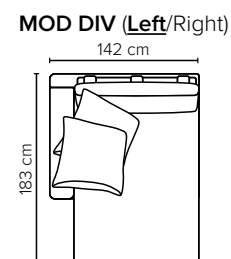

COMBINATIONS

Choose from available sofa models

MODULES

Design your own sofa

bellus®