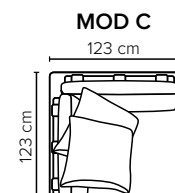

COMBINATIONS

Choose from available sofa models

MODULES

Design your own sofa

bellus®