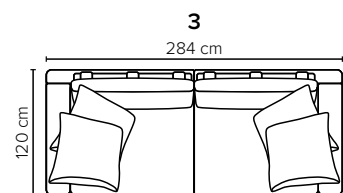

COMBINATIONS

Choose from available sofa models

MODULES

Design your own sofa

bellus®