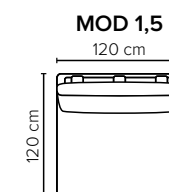

COMBINATIONS

Choose from available sofa models

MODULES

Design your own sofa

bellus®