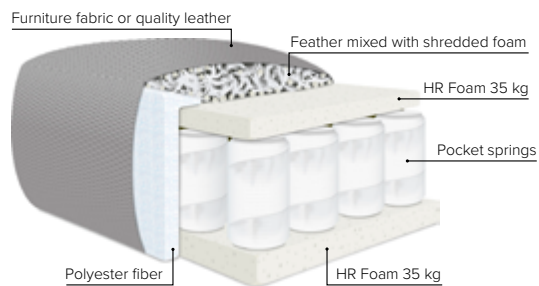

INFINITY

Take a big leap and dive into softness and convenience - you can be truly happy while enjoying this sofa

bellus®