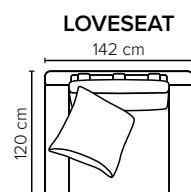

COMBINATIONS

Choose from available sofa models

MODULES

Design your own sofa

bellus®