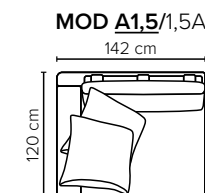

COMBINATIONS

Choose from available sofa models

MODULES

Design your own sofa

bellus®