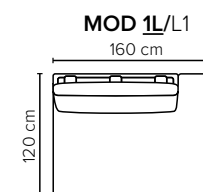

COMBINATIONS

Choose from available sofa models

MODULES

Design your own sofa

bellus®