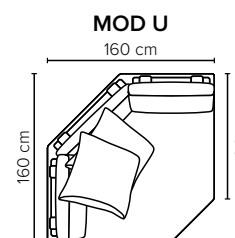

COMBINATIONS

Choose from available sofa models

MODULES

Design your own sofa

bellus®