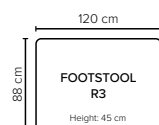

INFINITY FOOTSTOOL OPTIONS

SEAT: Cloud^{Plus} System: Pocket springs + HR Foam 35 kg + on top feather mixed with shredded foam

BACK: Siliconized polyester fiber
Loose seat cushions and loose back cushions

ARMREST: Foam 25-30 kg

DECO PILLOWS: Filling: feather mixed with shredded foam
2 deco pillows per armrest size 70x75 cm
2 deco pillows per corner size 70x75 cm
Note: Loveseat has 1 deco pillow size 70x75 cm

FRAME: Plywood + wood + foam 25 kg

LEG OPTIONS: No leg choices available for this sofa