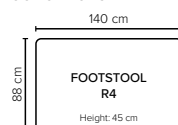

INFINITY FOOTSTOOL OPTIONS

SEAT: Cloud^{Plus} System: Pocket springs + HR Foam 35 kg + on top feather mixed with shredded foam

BACK: Siliconized polyester fiber
Loose seat cushions and loose back cushions

ARMREST: Foam 25-30 kg

DECO PILLOWS: Filling: feather mixed with shredded foam
2 deco pillows per armrest size 70x75 cm
2 deco pillows per corner size 70x75 cm
Note: Loveseat has 1 deco pillow size 70x75 cm

FRAME: Plywood + wood + foam 25 kg

LEG OPTIONS: No leg choices available for this sofa