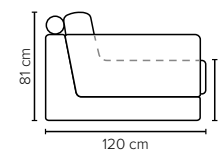

INFINITY FOOTSTOOL OPTIONS

SEAT: Cloud^{Plus} System: Pocket springs + HR Foam 35 kg + on top feather mixed with shredded foam

BACK: Siliconized polyester fiber
Loose seat cushions and loose back cushions

ARMREST: Foam 25-30 kg

DECO PILLOWS: Filling: feather mixed with shredded foam
2 deco pillows per armrest size 70x75 cm
2 deco pillows per corner size 70x75 cm
Note: Loveseat has 1 deco pillow size 70x75 cm

FRAME: Plywood + wood + foam 25 kg

LEG OPTIONS: No leg choices available for this sofa