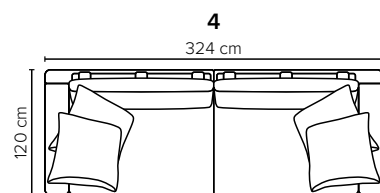

COMBINATIONS

Choose from available sofa models

MODULES

Design your own sofa

bellus®