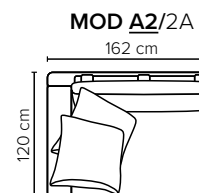

COMBINATIONS

Choose from available sofa models

MODULES

Design your own sofa

bellus®