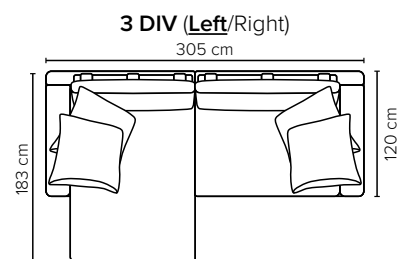

COMBINATIONS

Choose from available sofa models

MODULES

Design your own sofa

bellus®