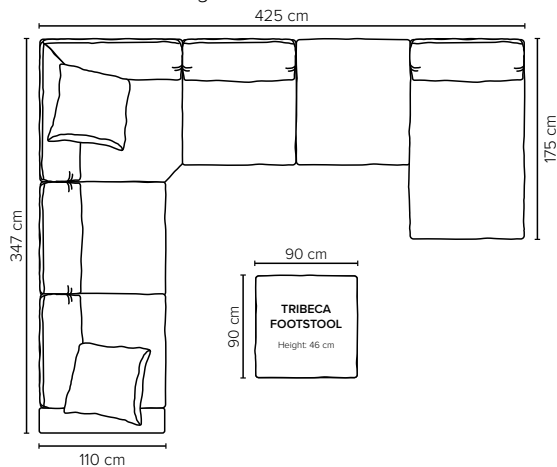

COMBINATIONS Choose from available sofa models

MODULES Design your own sofa

bellus®

Armrest - 1 - 1 - Corner - 1 - Lounger - DIV

/ DIV - Lounger - 1 - Corner - 1 - 1 - Armrest