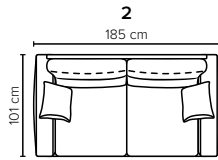

COMBINATIONS

Choose from available sofa models

bellus®

- **SEAT:** Cloud System: Pocket springs + HR Foam 35 kg covered with memory foam and 200 g fiber
- **BACK:** Silicized polyester fiber
  Loose seat cushions and fixed back cushions
- **ARMREST:** Foam 30 kg

- **DECO PILLOWS:** 1 deco pillow per armrest size 40x40 cm
- **FRAME:** Plywood + wood
  No-Sag springs
- **LEG OPTIONS:** Standard: Leg 50 (wooden, h: 12 cm)
  Optional: Leg 53 (metal, h: 13 cm)

BLACK

DARK BROWN

WALNUT

OAK

BEECH

WHITE

Wooden colors

Leg 50

Leg 53

Metal colors

STAINLESS STEEL

MATTE BLACK