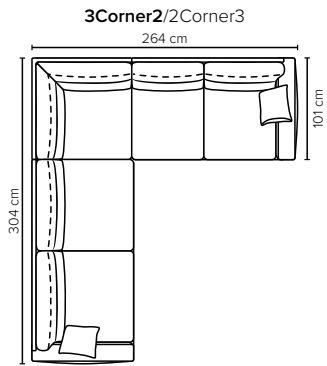

COMBINATIONS

Choose from available sofa models

bellus®

- **SEAT:** Cloud System: Pocket springs + HR Foam 35 kg covered with memory foam and 200 g fiber
- **BACK:** Silicized polyester fiber
  Loose seat cushions and fixed back cushions
- **ARMREST:** Foam 30 kg

- **DECO PILLOWS:** 1 deco pillow per armrest size 40x40 cm
- **FRAME:** Plywood + wood
  No-Sag springs
- **LEG OPTIONS:** Standard: Leg 50 (wooden, h: 12 cm)
  Optional: Leg 53 (metal, h: 13 cm)

BLACK

DARK BROWN

WALNUT

OAK

BEECH

WHITE

Wooden colors

Leg 50

Leg 53

Metal colors

STAINLESS STEEL

MATTE BLACK