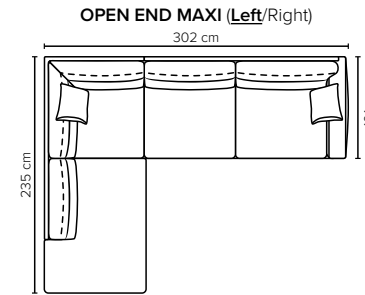

COMBINATIONS

Choose from available sofa models

bellus®

- **SEAT:** Cloud System: Pocket springs + HR Foam 35 kg covered with memory foam and 200 g fiber
- **BACK:** Silicized polyester fiber
  Loose seat cushions and fixed back cushions
- **ARMREST:** Foam 30 kg

- **DECO PILLOWS:** 1 deco pillow per armrest size 40x40 cm
- **FRAME:** Plywood + wood
  No-Sag springs
- **LEG OPTIONS:** Standard: Leg 50 (wooden, h: 12 cm)
  Optional: Leg 53 (metal, h: 13 cm)

BLACK

DARK BROWN

WALNUT

OAK

BEECH

WHITE

Wooden colors

Leg 50

Leg 53

Metal colors

STAINLESS STEEL

MATTE BLACK