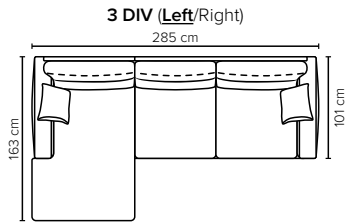

COMBINATIONS

Choose from available sofa models

bellus®

- **SEAT:** Cloud System: Pocket springs + HR Foam 35 kg covered with memory foam and 200 g fiber
- **BACK:** Silicized polyester fiber
  Loose seat cushions and fixed back cushions
- **ARMREST:** Foam 30 kg

- **DECO PILLOWS:** 1 deco pillow per armrest size 40x40 cm
- **FRAME:** Plywood + wood
  No-Sag springs
- **LEG OPTIONS:** Standard: Leg 50 (wooden, h: 12 cm)
  Optional: Leg 53 (metal, h: 13 cm)

BLACK

DARK BROWN

WALNUT

OAK

BEECH

WHITE

Wooden colors

Leg 50

Leg 53

Metal colors

STAINLESS STEEL

MATTE BLACK