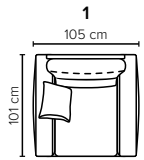

COMBINATIONS

Choose from available sofa models

bellus®

- **SEAT:** Cloud System: Pocket springs + HR Foam 35 kg covered with memory foam and 200 g fiber
- **BACK:** Silicized polyester fiber
  Loose seat cushions and fixed back cushions
- **ARMREST:** Foam 30 kg

- **DECO PILLOWS:** 1 deco pillow per armrest size 40x40 cm
- **FRAME:** Plywood + wood
  No-Sag springs
- **LEG OPTIONS:** Standard: Leg 50 (wooden, h: 12 cm)
  Optional: Leg 53 (metal, h: 13 cm)

BLACK

DARK BROWN

WALNUT

OAK

BEECH

WHITE

Wooden colors

Leg 50

Leg 53

Metal colors

STAINLESS STEEL

MATTE BLACK