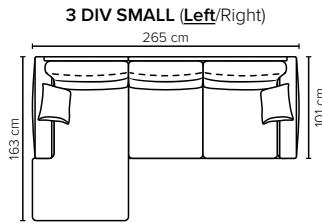

COMBINATIONS

Choose from available sofa models

bellus®

- **SEAT:** Cloud System: Pocket springs + HR Foam 35 kg covered with memory foam and 200 g fiber
- **BACK:** Silicized polyester fiber
  Loose seat cushions and fixed back cushions
- **ARMREST:** Foam 30 kg

- **DECO PILLOWS:** 1 deco pillow per armrest size 40x40 cm
- **FRAME:** Plywood + wood
  No-Sag springs
- **LEG OPTIONS:** Standard: Leg 50 (wooden, h: 12 cm)
  Optional: Leg 53 (metal, h: 13 cm)

BLACK

DARK BROWN

WALNUT

OAK

BEECH

WHITE

Wooden colors

Leg 50

Leg 53

Metal colors

STAINLESS STEEL

MATTE BLACK