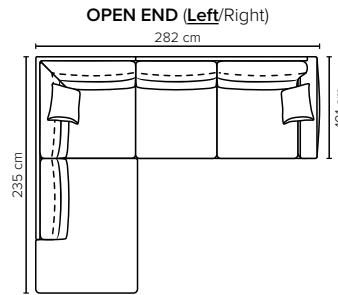

COMBINATIONS

Choose from available sofa models

bellus®

- **SEAT:** Cloud System: Pocket springs + HR Foam 35 kg covered with memory foam and 200 g fiber
- **BACK:** Silicized polyester fiber
  Loose seat cushions and fixed back cushions
- **ARMREST:** Foam 30 kg

- **DECO PILLOWS:** 1 deco pillow per armrest size 40x40 cm
- **FRAME:** Plywood + wood
  No-Sag springs
- **LEG OPTIONS:** Standard: Leg 50 (wooden, h: 12 cm)
  Optional: Leg 53 (metal, h: 13 cm)

BLACK

DARK BROWN

WALNUT

OAK

BEECH

WHITE

Wooden colors

Leg 50

Leg 53

Metal colors

STAINLESS STEEL

MATTE BLACK