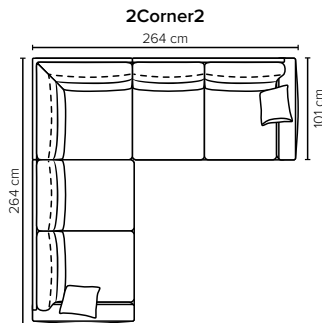

COMBINATIONS

Choose from available sofa models

bellus®

- **SEAT:** Cloud System: Pocket springs + HR Foam 35 kg covered with memory foam and 200 g fiber
- **BACK:** Silicized polyester fiber
  Loose seat cushions and fixed back cushions
- **ARMREST:** Foam 30 kg

- **DECO PILLOWS:** 1 deco pillow per armrest size 40x40 cm
- **FRAME:** Plywood + wood
  No-Sag springs
- **LEG OPTIONS:** Standard: Leg 50 (wooden, h: 12 cm)
  Optional: Leg 53 (metal, h: 13 cm)

BLACK

DARK BROWN

WALNUT

OAK

BEECH

WHITE

Wooden colors

Leg 50

Leg 53

Metal colors

STAINLESS STEEL

MATTE BLACK