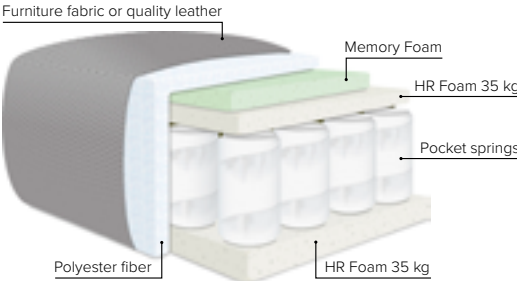

ROBIN

Whether it's family time or pastime with friends - Robin is soft, comfy and inviting

bellus®

COMBINATIONS

Choose from available sofa models

bellus®

- SEAT:** Cloud System: Pocket springs + HR Foam 35 kg covered with memory foam and 200 g fiber
- BACK:** Silicized polyester fiber
Loose seat cushions and fixed back cushions
- ARMREST:** Foam 30 kg

- DECO PILLOWS:** 1 deco pillow per armrest size 40x40 cm
- FRAME:** Plywood + wood
No-Sag springs
- LEG OPTIONS:** Standard: Leg 50 (wooden, h: 12 cm)
Optional: Leg 53 (metal, h: 13 cm)

BLACK

DARK BROWN

STAINLESS STEEL

MATTE BLACK

All measurements are approximate, +/- 3 cm. Sofa height measured with leg 50. Please visit www.bellus.com for the latest product versions.