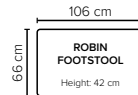

COMBINATIONS

Choose from available sofa models

bellus®

- **SEAT:** Cloud System: Pocket springs + HR Foam 35 kg covered with memory foam and 200 g fiber
- **BACK:** Silicized polyester fiber
  Loose seat cushions and fixed back cushions
- **ARMREST:** Foam 30 kg

- **DECO PILLOWS:** 1 deco pillow per armrest size 40x40 cm
- **FRAME:** Plywood + wood
  No-Sag springs
- **LEG OPTIONS:** Standard: Leg 50 (wooden, h: 12 cm)
  Optional: Leg 53 (metal, h: 13 cm)

BLACK

DARK BROWN

WALNUT

OAK

BEECH

WHITE

Wooden colors

Leg 50

Leg 53

Metal colors

STAINLESS STEEL

MATTE BLACK