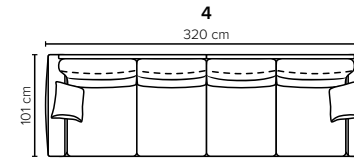

COMBINATIONS

Choose from available sofa models

bellus®

- **SEAT:** Cloud System: Pocket springs + HR Foam 35 kg covered with memory foam and 200 g fiber
- **BACK:** Silicized polyester fiber
  Loose seat cushions and fixed back cushions
- **ARMREST:** Foam 30 kg

- **DECO PILLOWS:** 1 deco pillow per armrest size 40x40 cm
- **FRAME:** Plywood + wood
  No-Sag springs
- **LEG OPTIONS:** Standard: Leg 50 (wooden, h: 12 cm)
  Optional: Leg 53 (metal, h: 13 cm)

BLACK

DARK BROWN

WALNUT

OAK

BEECH

WHITE

Wooden colors

Leg 50

Leg 53

Metal colors

STAINLESS STEEL

MATTE BLACK