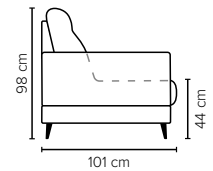

COMBINATIONS

Choose from available sofa models

bellus®

- **SEAT:** Cloud System: Pocket springs + HR Foam 35 kg covered with memory foam and 200 g fiber
- **BACK:** Silicized polyester fiber
  Loose seat cushions and fixed back cushions
- **ARMREST:** Foam 30 kg

- **DECO PILLOWS:** 1 deco pillow per armrest size 40x40 cm
- **FRAME:** Plywood + wood
  No-Sag springs
- **LEG OPTIONS:** Standard: Leg 50 (wooden, h: 12 cm)
  Optional: Leg 53 (metal, h: 13 cm)

BLACK

DARK BROWN

WALNUT

OAK

BEECH

WHITE

Wooden colors

Leg 50

Leg 53

Metal colors

STAINLESS STEEL

MATTE BLACK