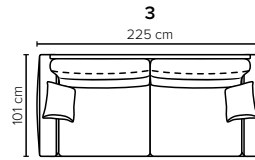

COMBINATIONS

Choose from available sofa models

bellus®

- **SEAT:** Cloud System: Pocket springs + HR Foam 35 kg covered with memory foam and 200 g fiber
- **BACK:** Silicized polyester fiber
  Loose seat cushions and fixed back cushions
- **ARMREST:** Foam 30 kg

- **DECO PILLOWS:** 1 deco pillow per armrest size 40x40 cm
- **FRAME:** Plywood + wood
  No-Sag springs
- **LEG OPTIONS:** Standard: Leg 50 (wooden, h: 12 cm)
  Optional: Leg 53 (metal, h: 13 cm)

BLACK

DARK BROWN

WALNUT

OAK

BEECH

WHITE

Wooden colors

Leg 50

Leg 53

Metal colors

STAINLESS STEEL

MATTE BLACK