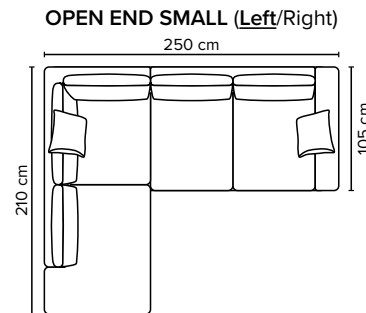

COMBINATIONS

Choose from available sofa models

bellus®

1. **SEAT:** HR Foam 35 kg + ERX Foam 40 kg covered with 200 g fiber
2. **BACK:** Shredded foam mixed with siliconized polyester fiber
   Loose seat cushions and loose back cushions
3. **ARMREST:** Foam 25 kg

1. **DECO PILLOWS:** 1 deco pillow per armrest size 40x40 cm
2. **FRAME:** Plywood + wood
   No-Sag springs
3. **LEG OPTIONS:** Standard: Leg 14 (wooden, h: 16 cm)
   Optional: Leg 15 (metal, h: 17 cm)
   Optional: Leg 9 (metal, h: 18 cm)