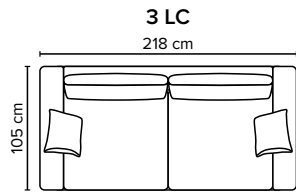

COMBINATIONS

Choose from available sofa models

bellus®