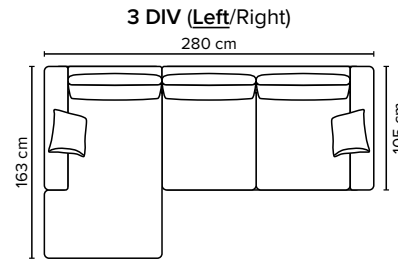

COMBINATIONS

Choose from available sofa models

bellus®

1. **SEAT:** HR Foam 35 kg + ERX Foam 40 kg covered with 200 g fiber
2. **BACK:** Shredded foam mixed with siliconized polyester fiber
   Loose seat cushions and loose back cushions
3. **ARMREST:** Foam 25 kg

1. **DECO PILLOWS:** 1 deco pillow per armrest size 40x40 cm
2. **FRAME:** Plywood + wood
   No-Sag springs
3. **LEG OPTIONS:** Standard: Leg 14 (wooden, h: 16 cm)
   Optional: Leg 15 (metal, h: 17 cm)
   Optional: Leg 9 (metal, h: 18 cm)