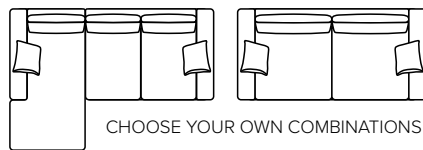

TRENDLINE

A sleek sofa designed for your contemporary home

bellus[®]

COMBINATIONS

Choose from available sofa models

bellus®

- SEAT:** HR Foam 35 kg + ERX Foam 40 kg covered with 200 g fiber
- BACK:** Shredded foam mixed with siliconized polyester fiber
Loose seat cushions and loose back cushions
- ARMREST:** Foam 25 kg

- DECO PILLOWS:** 1 deco pillow per armrest size 40x40 cm
- FRAME:** Plywood + wood
No-Sag springs
- LEG OPTIONS:** Standard: Leg 14 (wooden, h: 16 cm)
Optional: Leg 15 (metal, h: 17 cm)
Optional: Leg 9 (metal, h: 18 cm)