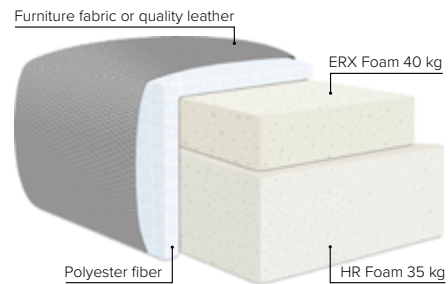

TRENDLINE

A sleek sofa designed for your contemporary home

bellus[®]

COMBINATIONS

Choose from available sofa models

bellus®

- SEAT:** HR Foam 35 kg + ERX Foam 40 kg covered with 200 g fiber
- BACK:** Shredded foam mixed with siliconized polyester fiber
Loose seat cushions and loose back cushions
- ARMREST:** Foam 25 kg

- DECO PILLOWS:** 1 deco pillow per armrest size 40x40 cm
- FRAME:** Plywood + wood
No-Sag springs
- LEG OPTIONS:** Standard: Leg 14 (wooden, h: 16 cm)
Optional: Leg 15 (metal, h: 17 cm)
Optional: Leg 9 (metal, h: 18 cm)

All measurements are approximate, +/- 3 cm. Sofa height measured with leg 14.
Please visit www.bellus.com for the latest product versions.