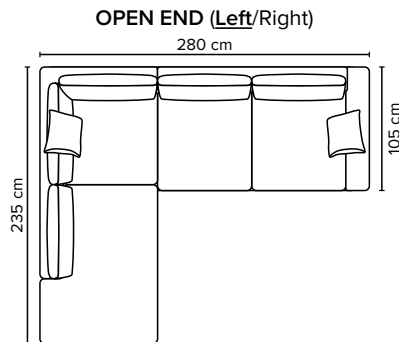

COMBINATIONS

Choose from available sofa models

bellus®

1. **SEAT:** HR Foam 35 kg + ERX Foam 40 kg covered with 200 g fiber
2. **BACK:** Shredded foam mixed with siliconized polyester fiber
   Loose seat cushions and loose back cushions
3. **ARMREST:** Foam 25 kg

1. **DECO PILLOWS:** 1 deco pillow per armrest size 40x40 cm
2. **FRAME:** Plywood + wood
   No-Sag springs
3. **LEG OPTIONS:** Standard: Leg 14 (wooden, h: 16 cm)
   Optional: Leg 15 (metal, h: 17 cm)
   Optional: Leg 9 (metal, h: 18 cm)