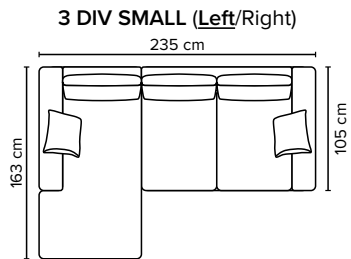

COMBINATIONS

Choose from available sofa models

bellus®

1. **SEAT:** HR Foam 35 kg + ERX Foam 40 kg covered with 200 g fiber
2. **BACK:** Shredded foam mixed with siliconized polyester fiber
   Loose seat cushions and loose back cushions
3. **ARMREST:** Foam 25 kg

1. **DECO PILLOWS:** 1 deco pillow per armrest size 40x40 cm
2. **FRAME:** Plywood + wood
   No-Sag springs
3. **LEG OPTIONS:** Standard: Leg 14 (wooden, h: 16 cm)
   Optional: Leg 15 (metal, h: 17 cm)
   Optional: Leg 9 (metal, h: 18 cm)