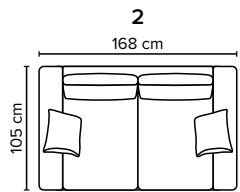

COMBINATIONS

Choose from available sofa models

bellus®