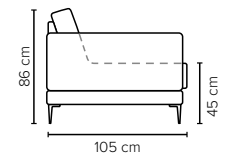

COMBINATIONS

Choose from available sofa models

bellus®