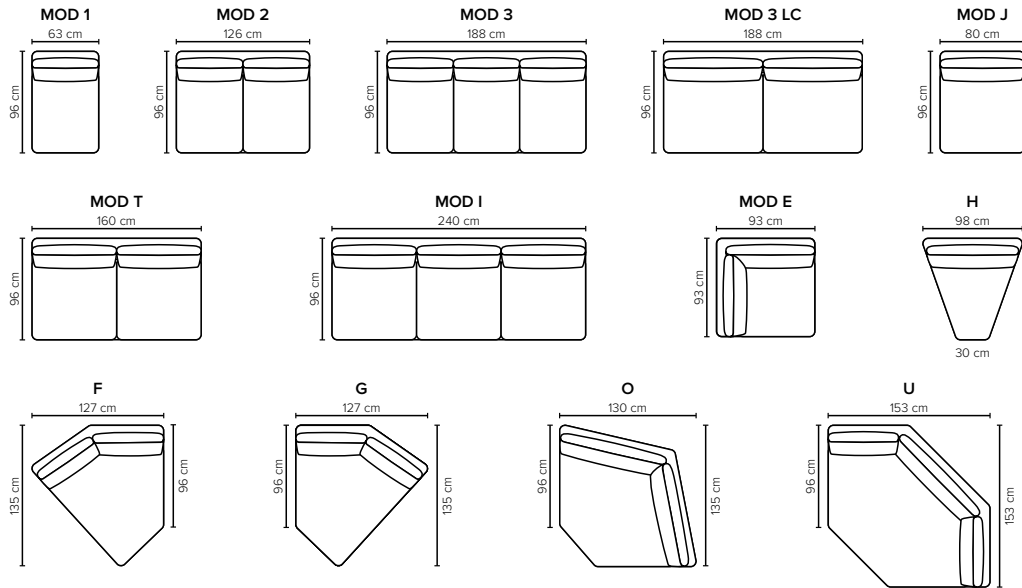

MODULES Design your own sofa

COMBINATIONS Choose from available sofa models

MOD 2
Frame size: 126x96 cm
Mattress size: 93x183 cm

MOD T
Frame size: 165x96 cm
Mattress size: 143x183 cm

MOD 3
Frame size: 188x96 cm
Mattress size: 153x183 cm

Mattress: Bonnell 10 cm