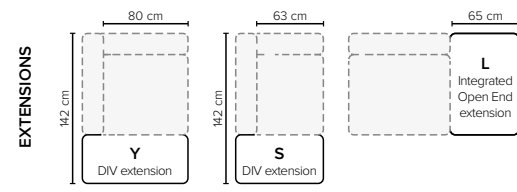

MODULES Design your own sofa

COMBINATIONS Choose from available sofa models

MOD 2
Frame size: 126x96 cm
Mattress size: 93x183 cm

MOD T
Frame size: 165x96 cm
Mattress size: 143x183 cm

MOD 3
Frame size: 188x96 cm
Mattress size: 153x183 cm

Mattress: Bonnell 10 cm

COMO SEATING COMFORT OPTIONS:

1. **Cloud system:** Pocket springs + HR Foam 35 kg covered with memory foam and 200 g fiber
2. **Standard seating comfort:** HR 35 kg Foam covered with 300 g fiber
3. **Soft seating comfort:** HR Foam 35 kg + ERX Foam 40 kg + siliconized polyester fiber
4. **Lux seating comfort:** HR Foam 35 kg + mix of feather and shredded foam

BACK: Siliconized polyester fiber
Loose seat cushions and loose back cushions

ARMREST: Foam 25 kg

DECO PILLOWS: 1 deco pillow per armrest size 40x40 cm (available for fabric sofas)

FRAME: Plywood + wood
No-Sag springs

LEG OPTIONS: Standard: Leg 1 (wooden, h: 11 cm)
Optional: Leg 10 (metal, h: 12 cm)
Optional: Leg 8 (metal, h: 15 cm)