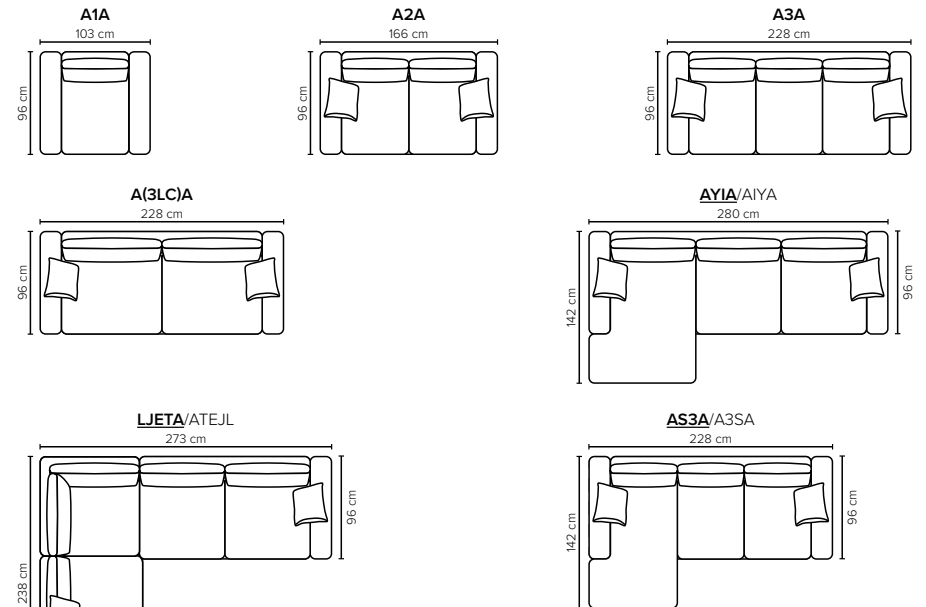

MODULES Design your own sofa

COMBINATIONS Choose from available sofa models

MOD 2
Frame size: 126x96 cm
Mattress size: 93x183 cm

MOD T
Frame size: 165x96 cm
Mattress size: 143x183 cm

MOD 3
Frame size: 188x96 cm
Mattress size: 153x183 cm

Mattress: Bonnell 10 cm