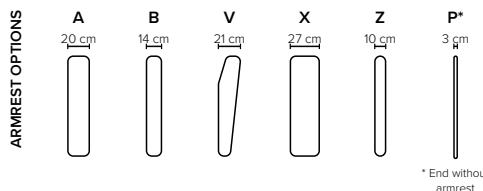

MODULES Design your own sofa

COMBINATIONS Choose from available sofa models

MOD 2
Frame size: 126x96 cm
Mattress size: 93x183 cm

MOD T
Frame size: 165x96 cm
Mattress size: 143x183 cm

MOD 3
Frame size: 188x96 cm
Mattress size: 153x183 cm

Mattress: Bonnell 10 cm

COMO SEATING COMFORT OPTIONS:

1. **Cloud system:** Pocket springs + HR Foam 35 kg covered with memory foam and 200 g fiber
2. **Standard seating comfort:** HR 35 kg Foam covered with 300 g fiber
3. **Soft seating comfort:** HR Foam 35 kg + ERX Foam 40 kg + siliconized polyester fiber
4. **Lux seating comfort:** HR Foam 35 kg + mix of feather and shredded foam

BACK: Siliconized polyester fiber
Loose seat cushions and loose back cushions

ARMREST: Foam 25 kg

DECO PILLOWS: 1 deco pillow per armrest size 40x40 cm (available for fabric sofas)

FRAME: Plywood + wood
No-Sag springs

LEG OPTIONS: Standard: Leg 1 (wooden, h: 11 cm)
Optional: Leg 10 (metal, h: 12 cm)
Optional: Leg 8 (metal, h: 15 cm)