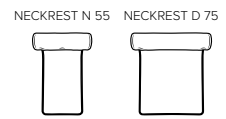

MODULES Design your own sofa

COMBINATIONS Choose from available sofa models

MOD 2
Frame size: 126x96 cm
Mattress size: 93x183 cm

MOD T
Frame size: 165x96 cm
Mattress size: 143x183 cm

MOD 3
Frame size: 188x96 cm
Mattress size: 153x183 cm

Mattress: Bonnell 10 cm

COMO SEATING COMFORT OPTIONS:

1. **Cloud system:** Pocket springs + HR Foam 35 kg covered with memory foam and 200 g fiber
2. **Standard seating comfort:** HR 35 kg Foam covered with 300 g fiber
3. **Soft seating comfort:** HR Foam 35 kg + ERX Foam 40 kg + siliconized polyester fiber
4. **Lux seating comfort:** HR Foam 35 kg + mix of feather and shredded foam

BACK: Siliconized polyester fiber
Loose seat cushions and loose back cushions

ARMREST: Foam 25 kg

DECO PILLOWS: 1 deco pillow per armrest size 40x40 cm (available for fabric sofas)

FRAME: Plywood + wood
No-Sag springs

LEG OPTIONS: Standard: Leg 1 (wooden, h: 11 cm)
Optional: Leg 10 (metal, h: 12 cm)
Optional: Leg 8 (metal, h: 15 cm)