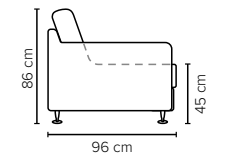

MODULES Design your own sofa

COMBINATIONS Choose from available sofa models

MOD 2
Frame size: 126x96 cm
Mattress size: 93x183 cm

MOD T
Frame size: 165x96 cm
Mattress size: 143x183 cm

MOD 3
Frame size: 188x96 cm
Mattress size: 153x183 cm

Mattress: Bonnell 10 cm

COMO SEATING COMFORT OPTIONS:

1. **Cloud system:** Pocket springs + HR Foam 35 kg covered with memory foam and 200 g fiber
2. **Standard seating comfort:** HR 35 kg Foam covered with 300 g fiber
3. **Soft seating comfort:** HR Foam 35 kg + ERX Foam 40 kg + siliconized polyester fiber
4. **Lux seating comfort:** HR Foam 35 kg + mix of feather and shredded foam

BACK: Siliconized polyester fiber
Loose seat cushions and loose back cushions

ARMREST: Foam 25 kg

DECO PILLOWS: 1 deco pillow per armrest size 40x40 cm (available for fabric sofas)

FRAME: Plywood + wood
No-Sag springs

LEG OPTIONS: Standard: Leg 1 (wooden, h: 11 cm)
Optional: Leg 10 (metal, h: 12 cm)
Optional: Leg 8 (metal, h: 15 cm)