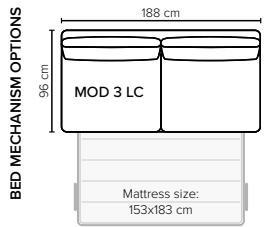

MODULES Design your own sofa

COMBINATIONS Choose from available sofa models

MOD 2
Frame size: 126x96 cm
Mattress size: 93x183 cm

MOD T
Frame size: 165x96 cm
Mattress size: 143x183 cm

MOD 3
Frame size: 188x96 cm
Mattress size: 153x183 cm

Mattress: Bonnell 10 cm