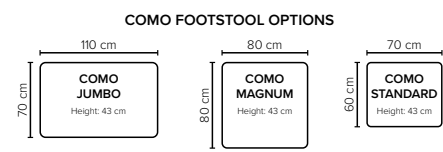

MODULES Design your own sofa

COMBINATIONS Choose from available sofa models

MOD 2
Frame size: 126x96 cm
Mattress size: 93x183 cm

MOD T
Frame size: 165x96 cm
Mattress size: 143x183 cm

MOD 3
Frame size: 188x96 cm
Mattress size: 153x183 cm

Mattress: Bonnell 10 cm

COMO SEATING COMFORT OPTIONS:

1. **Cloud system:** Pocket springs + HR Foam 35 kg covered with memory foam and 200 g fiber
2. **Standard seating comfort:** HR 35 kg Foam covered with 300 g fiber
3. **Soft seating comfort:** HR Foam 35 kg + ERX Foam 40 kg + siliconized polyester fiber
4. **Lux seating comfort:** HR Foam 35 kg + mix of feather and shredded foam

BACK: Siliconized polyester fiber
Loose seat cushions and loose back cushions

ARMREST: Foam 25 kg

DECO PILLOWS: 1 deco pillow per armrest size 40x40 cm (available for fabric sofas)

FRAME: Plywood + wood
No-Sag springs

LEG OPTIONS: Standard: Leg 1 (wooden, h: 11 cm)
Optional: Leg 10 (metal, h: 12 cm)
Optional: Leg 8 (metal, h: 15 cm)