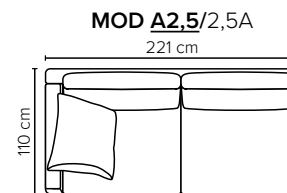

COMBINATIONS

Choose from available sofa models

MODULES

Design your own sofa

bellus®

- **SEAT:** Cloud^{plus} System: Pocket springs + HR Foam 35 kg + on top feather mixed with shredded foam
- **BACK:** Siliconized polyester fiber
  Loose seat cushions and loose back cushions
- **ARMREST:** Foam 25-30 kg

- **DECO PILLOWS:** Filling: feather mixed with shredded foam
  1 deco pillow per armrest size 60x65 cm
  1 deco pillow per corner size 60x65 cm
  Note: Loveseat has 1 deco pillow size 60x65 cm
- **FRAME:** Plywood + wood + foam 25 kg
- **LEG OPTIONS:** No leg choices available for this sofa