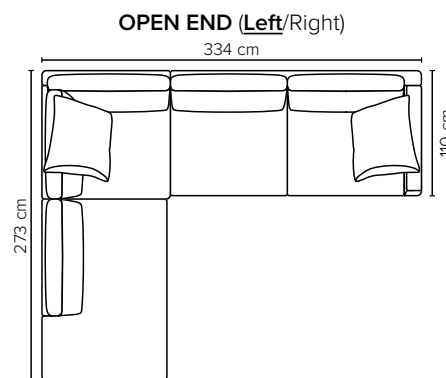

COMBINATIONS

Choose from available sofa models

MODULES

Design your own sofa

bellus®

- **SEAT:** Cloud^{plus} System: Pocket springs + HR Foam 35 kg + on top feather mixed with shredded foam
- **BACK:** Siliconized polyester fiber
  Loose seat cushions and loose back cushions
- **ARMREST:** Foam 25-30 kg

- **DECO PILLOWS:** Filling: feather mixed with shredded foam
  1 deco pillow per armrest size 60x65 cm
  1 deco pillow per corner size 60x65 cm
  Note: Loveseat has 1 deco pillow size 60x65 cm
- **FRAME:** Plywood + wood + foam 25 kg
- **LEG OPTIONS:** No leg choices available for this sofa