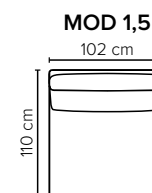

COMBINATIONS

Choose from available sofa models

MODULES

Design your own sofa

bellus®

- **SEAT:** Cloud^{plus} System: Pocket springs + HR Foam 35 kg + on top feather mixed with shredded foam
- **BACK:** Siliconized polyester fiber
  Loose seat cushions and loose back cushions
- **ARMREST:** Foam 25-30 kg

- **DECO PILLOWS:** Filling: feather mixed with shredded foam
  1 deco pillow per armrest size 60x65 cm
  1 deco pillow per corner size 60x65 cm
  Note: Loveseat has 1 deco pillow size 60x65 cm
- **FRAME:** Plywood + wood + foam 25 kg
- **LEG OPTIONS:** No leg choices available for this sofa