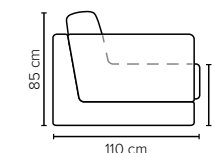

COMBINATIONS

Choose from available sofa models

MODULES

Design your own sofa

bellus®

- **SEAT:** Cloud^{plus} System: Pocket springs + HR Foam 35 kg + on top feather mixed with shredded foam
- **BACK:** Siliconized polyester fiber
  Loose seat cushions and loose back cushions
- **ARMREST:** Foam 25-30 kg

- **DECO PILLOWS:** Filling: feather mixed with shredded foam
  1 deco pillow per armrest size 60x65 cm
  1 deco pillow per corner size 60x65 cm
  Note: Loveseat has 1 deco pillow size 60x65 cm
- **FRAME:** Plywood + wood + foam 25 kg
- **LEG OPTIONS:** No leg choices available for this sofa