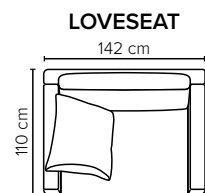

COMBINATIONS

Choose from available sofa models

MODULES

Design your own sofa

bellus®

- **SEAT:** Cloud^{plus} System: Pocket springs + HR Foam 35 kg + on top feather mixed with shredded foam
- **BACK:** Siliconized polyester fiber
  Loose seat cushions and loose back cushions
- **ARMREST:** Foam 25-30 kg

- **DECO PILLOWS:** Filling: feather mixed with shredded foam
  1 deco pillow per armrest size 60x65 cm
  1 deco pillow per corner size 60x65 cm
  Note: Loveseat has 1 deco pillow size 60x65 cm
- **FRAME:** Plywood + wood + foam 25 kg
- **LEG OPTIONS:** No leg choices available for this sofa