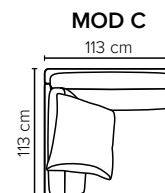

COMBINATIONS

Choose from available sofa models

MODULES

Design your own sofa

bellus®

- **SEAT:** Cloud^{plus} System: Pocket springs + HR Foam 35 kg + on top feather mixed with shredded foam
- **BACK:** Siliconized polyester fiber
  Loose seat cushions and loose back cushions
- **ARMREST:** Foam 25-30 kg

- **DECO PILLOWS:** Filling: feather mixed with shredded foam
  1 deco pillow per armrest size 60x65 cm
  1 deco pillow per corner size 60x65 cm
  Note: Loveseat has 1 deco pillow size 60x65 cm
- **FRAME:** Plywood + wood + foam 25 kg
- **LEG OPTIONS:** No leg choices available for this sofa