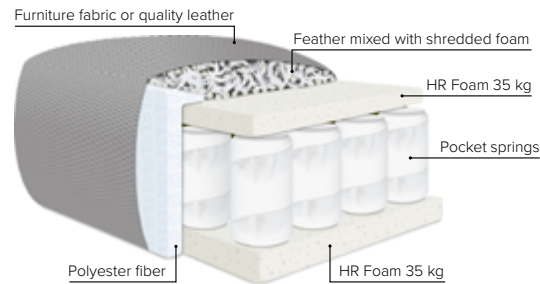

# ARENA

Spacious seating options and clean-lined, low-profile silhouette

bellus<sup>®</sup>

# MODULES

Design your own sofa

bellus®

- SEAT:** Cloud<sup>plus</sup> System: Pocket springs + HR Foam 35 kg + on top feather mixed with shredded foam
- BACK:** Siliconized polyester fiber  
Loose seat cushions and loose back cushions
- ARMREST:** Foam 25-30 kg

- DECO PILLOWS:** Filling: feather mixed with shredded foam  
1 deco pillow per armrest size 60x65 cm  
1 deco pillow per corner size 60x65 cm  
**Note:** Loveseat has 1 deco pillow size 60x65 cm
- FRAME:** Plywood + wood + foam 25 kg
- LEG OPTIONS:** No leg choices available for this sofa