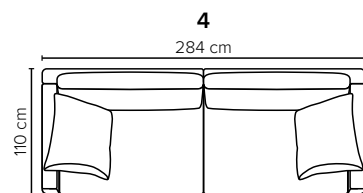

COMBINATIONS

Choose from available sofa models

MODULES

Design your own sofa

bellus®

- **SEAT:** Cloud^{plus} System: Pocket springs + HR Foam 35 kg + on top feather mixed with shredded foam
- **BACK:** Siliconized polyester fiber
  Loose seat cushions and loose back cushions
- **ARMREST:** Foam 25-30 kg

- **DECO PILLOWS:** Filling: feather mixed with shredded foam
  1 deco pillow per armrest size 60x65 cm
  1 deco pillow per corner size 60x65 cm
  Note: Loveseat has 1 deco pillow size 60x65 cm
- **FRAME:** Plywood + wood + foam 25 kg
- **LEG OPTIONS:** No leg choices available for this sofa