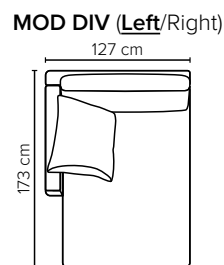

COMBINATIONS

Choose from available sofa models

MODULES

Design your own sofa

bellus®

- **SEAT:** Cloud^{plus} System: Pocket springs + HR Foam 35 kg + on top feather mixed with shredded foam
- **BACK:** Siliconized polyester fiber
  Loose seat cushions and loose back cushions
- **ARMREST:** Foam 25-30 kg

- **DECO PILLOWS:** Filling: feather mixed with shredded foam
  1 deco pillow per armrest size 60x65 cm
  1 deco pillow per corner size 60x65 cm
  Note: Loveseat has 1 deco pillow size 60x65 cm
- **FRAME:** Plywood + wood + foam 25 kg
- **LEG OPTIONS:** No leg choices available for this sofa