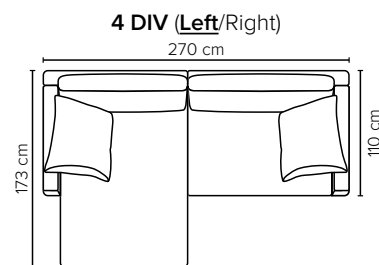

COMBINATIONS

Choose from available sofa models

MODULES

Design your own sofa

bellus®

- **SEAT:** Cloud^{plus} System: Pocket springs + HR Foam 35 kg + on top feather mixed with shredded foam
- **BACK:** Siliconized polyester fiber
  Loose seat cushions and loose back cushions
- **ARMREST:** Foam 25-30 kg

- **DECO PILLOWS:** Filling: feather mixed with shredded foam
  1 deco pillow per armrest size 60x65 cm
  1 deco pillow per corner size 60x65 cm
  Note: Loveseat has 1 deco pillow size 60x65 cm
- **FRAME:** Plywood + wood + foam 25 kg
- **LEG OPTIONS:** No leg choices available for this sofa