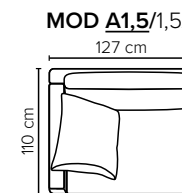

COMBINATIONS

Choose from available sofa models

MODULES

Design your own sofa

bellus®

- **SEAT:** Cloud^{plus} System: Pocket springs + HR Foam 35 kg + on top feather mixed with shredded foam
- **BACK:** Siliconized polyester fiber
  Loose seat cushions and loose back cushions
- **ARMREST:** Foam 25-30 kg

- **DECO PILLOWS:** Filling: feather mixed with shredded foam
  1 deco pillow per armrest size 60x65 cm
  1 deco pillow per corner size 60x65 cm
  Note: Loveseat has 1 deco pillow size 60x65 cm
- **FRAME:** Plywood + wood + foam 25 kg
- **LEG OPTIONS:** No leg choices available for this sofa