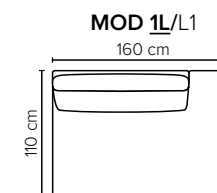

COMBINATIONS

Choose from available sofa models

MODULES

Design your own sofa

bellus®

- **SEAT:** Cloud^{plus} System: Pocket springs + HR Foam 35 kg + on top feather mixed with shredded foam
- **BACK:** Siliconized polyester fiber
  Loose seat cushions and loose back cushions
- **ARMREST:** Foam 25-30 kg

- **DECO PILLOWS:** Filling: feather mixed with shredded foam
  1 deco pillow per armrest size 60x65 cm
  1 deco pillow per corner size 60x65 cm
  Note: Loveseat has 1 deco pillow size 60x65 cm
- **FRAME:** Plywood + wood + foam 25 kg
- **LEG OPTIONS:** No leg choices available for this sofa