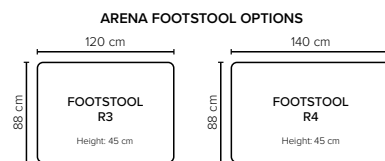

COMBINATIONS

Choose from available sofa models

MODULES

Design your own sofa

bellus®

- **SEAT:** Cloud^{plus} System: Pocket springs + HR Foam 35 kg + on top feather mixed with shredded foam
- **BACK:** Siliconized polyester fiber
  Loose seat cushions and loose back cushions
- **ARMREST:** Foam 25-30 kg

- **DECO PILLOWS:** Filling: feather mixed with shredded foam
  1 deco pillow per armrest size 60x65 cm
  1 deco pillow per corner size 60x65 cm
  Note: Loveseat has 1 deco pillow size 60x65 cm
- **FRAME:** Plywood + wood + foam 25 kg
- **LEG OPTIONS:** No leg choices available for this sofa