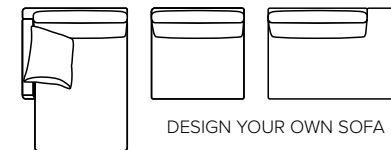

# ARENA

Spacious seating options and clean-lined, low-profile silhouette

bellus<sup>®</sup>

# MODULES

Design your own sofa

bellus®

- SEAT:** Cloud<sup>plus</sup> System: Pocket springs + HR Foam 35 kg + on top feather mixed with shredded foam
- BACK:** Siliconized polyester fiber  
Loose seat cushions and loose back cushions
- ARMREST:** Foam 25-30 kg

- DECO PILLOWS:** Filling: feather mixed with shredded foam  
1 deco pillow per armrest size 60x65 cm  
1 deco pillow per corner size 60x65 cm  
**Note:** Loveseat has 1 deco pillow size 60x65 cm
- FRAME:** Plywood + wood + foam 25 kg
- LEG OPTIONS:** No leg choices available for this sofa