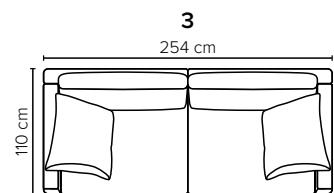

COMBINATIONS

Choose from available sofa models

MODULES

Design your own sofa

bellus®

- **SEAT:** Cloud^{plus} System: Pocket springs + HR Foam 35 kg + on top feather mixed with shredded foam
- **BACK:** Siliconized polyester fiber
  Loose seat cushions and loose back cushions
- **ARMREST:** Foam 25-30 kg

- **DECO PILLOWS:** Filling: feather mixed with shredded foam
  1 deco pillow per armrest size 60x65 cm
  1 deco pillow per corner size 60x65 cm
  Note: Loveseat has 1 deco pillow size 60x65 cm
- **FRAME:** Plywood + wood + foam 25 kg
- **LEG OPTIONS:** No leg choices available for this sofa