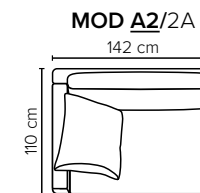

COMBINATIONS

Choose from available sofa models

MODULES

Design your own sofa

bellus®

- **SEAT:** Cloud^{plus} System: Pocket springs + HR Foam 35 kg + on top feather mixed with shredded foam
- **BACK:** Siliconized polyester fiber
  Loose seat cushions and loose back cushions
- **ARMREST:** Foam 25-30 kg

- **DECO PILLOWS:** Filling: feather mixed with shredded foam
  1 deco pillow per armrest size 60x65 cm
  1 deco pillow per corner size 60x65 cm
  Note: Loveseat has 1 deco pillow size 60x65 cm
- **FRAME:** Plywood + wood + foam 25 kg
- **LEG OPTIONS:** No leg choices available for this sofa