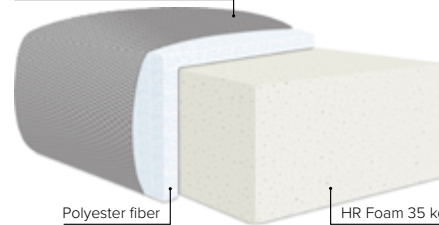

Furniture fabric or quality leather