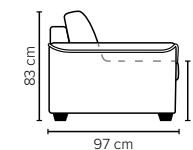

## Alba armrest options

Alba with standard bonnell mattress

- SEAT:** HR Foam 35 kg covered with 200 g fiber
- BACK:** Foam 25 kg covered with 200 g fiber  
Loose seat cushions, fixed with Velcro to allow mechanism movement, loose back cushions
- ARMREST:** Foam 25-30 kg