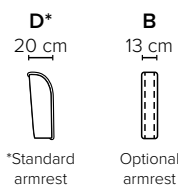

Alba armrest options

Alba with standard bonnell mattress