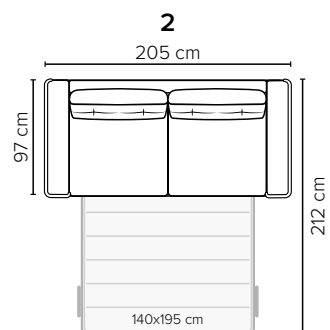

COMBINATIONS

Choose from available sofa models

bellus®

Alba armrest options