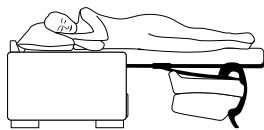

ALBA

Compact, elegant and comfortable sofa bed

bellus®

GOOD SLEEP SOFA

Furniture fabric or quality leather