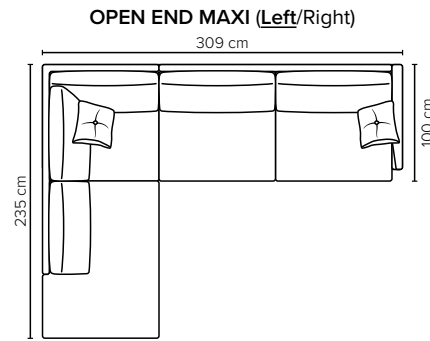

COMBINATIONS

Choose from available sofa models

bellus®

- **SEAT:** Cloud System: Pocket springs + HR Foam 35 kg covered with memory foam and 200 g fiber
- **BACK:** Silicized polyester fiber
  Loose seat cushions and loose back cushions
- **ARMREST:** Foam 25 kg

- **DECO PILLOWS:** Not included in this sofa model
  Additional pillows can be ordered separately
- **FRAME:** Plywood + wood
  No-Sag springs
- **LEG OPTIONS:** Standard: Leg 15 (metal, h: 17 cm)
  Optional: Leg 14 (wooden, h: 16 cm)

- **AVAILABLE EXTRAS:** Detachable neckrest
  Magazine/accessories pouch