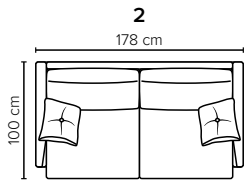

COMBINATIONS

Choose from available sofa models

bellus®