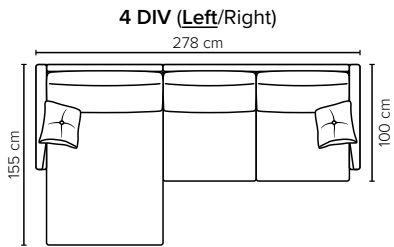

COMBINATIONS

Choose from available sofa models

bellus®