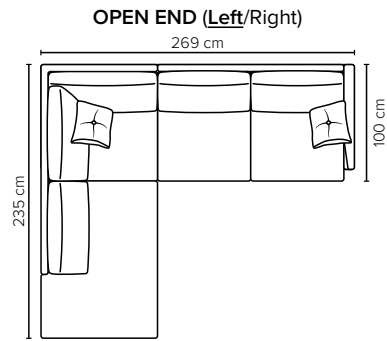

COMBINATIONS

Choose from available sofa models

bellus®

- **SEAT:** Cloud System: Pocket springs + HR Foam 35 kg covered with memory foam and 200 g fiber
- **BACK:** Silicized polyester fiber
  Loose seat cushions and loose back cushions
- **ARMREST:** Foam 25 kg

- **DECO PILLOWS:** Not included in this sofa model
  Additional pillows can be ordered separately
- **FRAME:** Plywood + wood
  No-Sag springs
- **LEG OPTIONS:** Standard: Leg 15 (metal, h: 17 cm)
  Optional: Leg 14 (wooden, h: 16 cm)

- **AVAILABLE EXTRAS:** Detachable neckrest
  Magazine/accessories pouch