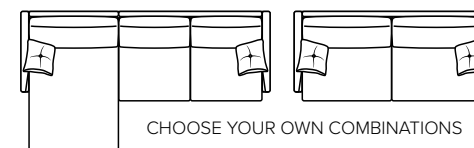

INDIGO

A true eye pleaser, works best lined in soft velvets

bellus[®]

COMBINATIONS

Choose from available sofa models

bellus®

- SEAT:** Cloud System: Pocket springs + HR Foam 35 kg covered with memory foam and 200 g fiber
- BACK:** Silicized polyester fiber
Loose seat cushions and loose back cushions
- ARMREST:** Foam 25 kg

- DECO PILLOWS:** Not included in this sofa model
Additional pillows can be ordered separately
- FRAME:** Plywood + wood
No-Sag springs
- LEG OPTIONS:** Standard: Leg 15 (metal, h: 17 cm)
Optional: Leg 14 (wooden, h: 16 cm)

- AVAILABLE EXTRAS:** Detachable neckrest
Magazine/accessories pouch

All measurements are approximate. Sofa height measured with leg 15. Please visit www.bellus.com for the latest product versions.