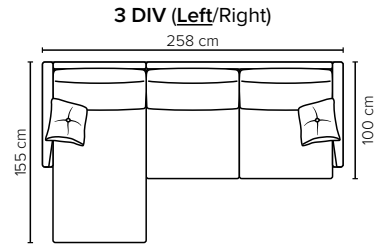

COMBINATIONS

Choose from available sofa models

bellus®