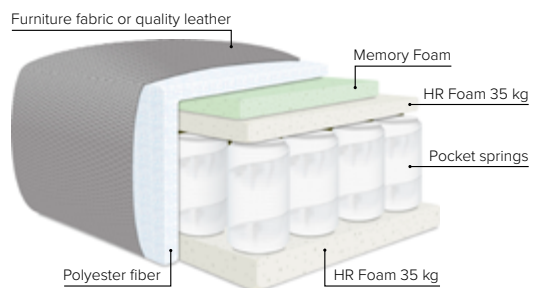

INDIGO

A true eye pleaser, works best lined in soft velvets

bellus[®]

COMBINATIONS

Choose from available sofa models

bellus®

- SEAT:** Cloud System: Pocket springs + HR Foam 35 kg covered with memory foam and 200 g fiber
- BACK:** Silicized polyester fiber
Loose seat cushions and loose back cushions
- ARMREST:** Foam 25 kg

- DECO PILLOWS:** Not included in this sofa model
Additional pillows can be ordered separately
- FRAME:** Plywood + wood
No-Sag springs
- LEG OPTIONS:** Standard: Leg 15 (metal, h: 17 cm)
Optional: Leg 14 (wooden, h: 16 cm)

- AVAILABLE EXTRAS:** Detachable neckrest
Magazine/accessories pouch

All measurements are approximate. Sofa height measured with leg 15. Please visit www.bellus.com for the latest product versions.