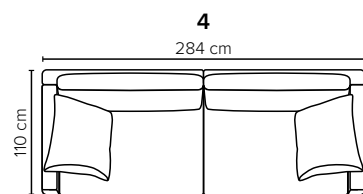

ARENA

Spacious seating options and clean-lined, low-profile silhouette

bellus[®]

COMBINATIONS

Choose from available sofa models

MODULES

Design your own sofa

bellus®

- DECO PILLOWS:** Filling: feather mixed with shredded foam
1 deco pillow per armrest size 60x65 cm
1 deco pillow per corner size 60x65 cm
Note: Loveseat has 1 deco pillow size 60x65 cm
- FRAME:** Plywood + wood + foam 25 kg
- LEG OPTIONS:** No leg choices available for this sofa