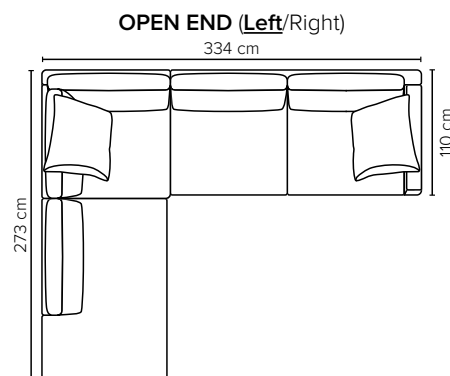

COMBINATIONS

Choose from available sofa models

MODULES

Design your own sofa

bellus®

- **SEAT:** Cloud^{Plus} System: Pocket springs + HR Foam 35 kg + on top feather mixed with shredded foam
- **BACK:** Siliconized polyester fiber
  Loose seat cushions and loose back cushions
- **ARMREST:** Foam 25-30 kg

- **DECO PILLOWS:** Filling: feather mixed with shredded foam
  1 deco pillow per armrest size 60x65 cm
  1 deco pillow per corner size 60x65 cm
  Note: Loveseat has 1 deco pillow size 60x65 cm
- **FRAME:** Plywood + wood + foam 25 kg
- **LEG OPTIONS:** No leg choices available for this sofa

All measurements are approximate.
Please visit www.bellus.com for the latest product versions.