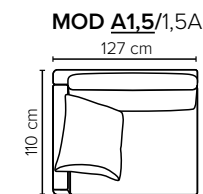

ARENA

Spacious seating options and clean-lined, low-profile silhouette

bellus[®]

COMBINATIONS

Choose from available sofa models

MODULES

Design your own sofa

bellus®

- DECO PILLOWS:** Filling: feather mixed with shredded foam
1 deco pillow per armrest size 60x65 cm
1 deco pillow per corner size 60x65 cm
Note: Loveseat has 1 deco pillow size 60x65 cm
- FRAME:** Plywood + wood + foam 25 kg
- LEG OPTIONS:** No leg choices available for this sofa

All measurements are approximate.
Please visit www.bellus.com for the latest product versions.