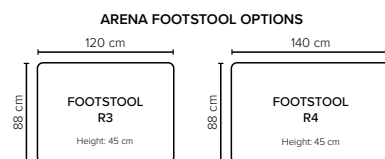

COMBINATIONS

Choose from available sofa models

MODULES

Design your own sofa

bellus®

- **SEAT:** Cloud^{Plus} System: Pocket springs + HR Foam 35 kg + on top feather mixed with shredded foam
- **BACK:** Siliconized polyester fiber
  Loose seat cushions and loose back cushions
- **ARMREST:** Foam 25-30 kg

- **DECO PILLOWS:** Filling: feather mixed with shredded foam
  1 deco pillow per armrest size 60x65 cm
  1 deco pillow per corner size 60x65 cm
  Note: Loveseat has 1 deco pillow size 60x65 cm
- **FRAME:** Plywood + wood + foam 25 kg
- **LEG OPTIONS:** No leg choices available for this sofa

All measurements are approximate.
Please visit www.bellus.com for the latest product versions.