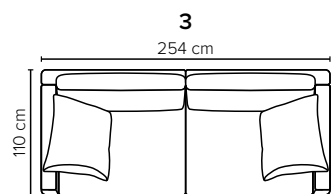

ARENA

Spacious seating options and clean-lined, low-profile silhouette

bellus[®]

COMBINATIONS

Choose from available sofa models

MODULES

Design your own sofa

bellus®

- DECO PILLOWS:** Filling: feather mixed with shredded foam
1 deco pillow per armrest size 60x65 cm
1 deco pillow per corner size 60x65 cm
Note: Loveseat has 1 deco pillow size 60x65 cm
- FRAME:** Plywood + wood + foam 25 kg
- LEG OPTIONS:** No leg choices available for this sofa