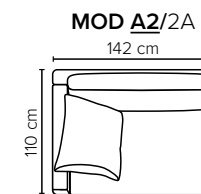

ARENA

Spacious seating options and clean-lined, low-profile silhouette

bellus[®]

COMBINATIONS

Choose from available sofa models

MODULES

Design your own sofa

bellus®

- DECO PILLOWS:** Filling: feather mixed with shredded foam
1 deco pillow per armrest size 60x65 cm
1 deco pillow per corner size 60x65 cm
Note: Loveseat has 1 deco pillow size 60x65 cm
- FRAME:** Plywood + wood + foam 25 kg
- LEG OPTIONS:** No leg choices available for this sofa