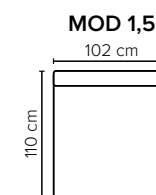

COMBINATIONS

Choose from available sofa models

MODULES

Design your own sofa

bellus®

- **SEAT:** Cloud^{Plus} System: Pocket springs + HR Foam 35 kg + on top feather mixed with shredded foam
- **BACK:** Siliconized polyester fiber
  Loose seat cushions and loose back cushions
- **ARMREST:** Foam 25-30 kg

- **DECO PILLOWS:** Filling: feather mixed with shredded foam
  1 deco pillow per armrest size 60x65 cm
  1 deco pillow per corner size 60x65 cm
  Note: Loveseat has 1 deco pillow size 60x65 cm
- **FRAME:** Plywood + wood + foam 25 kg
- **LEG OPTIONS:** No leg choices available for this sofa

All measurements are approximate.
Please visit www.bellus.com for the latest product versions.