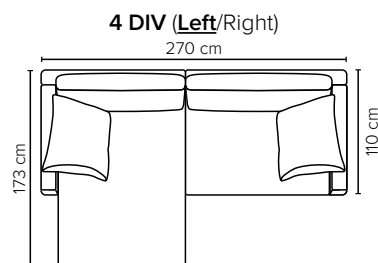

ARENA

Spacious seating options and clean-lined, low-profile silhouette

bellus[®]

COMBINATIONS

Choose from available sofa models

MODULES

Design your own sofa

bellus®

- DECO PILLOWS:** Filling: feather mixed with shredded foam
1 deco pillow per armrest size 60x65 cm
1 deco pillow per corner size 60x65 cm
Note: Loveseat has 1 deco pillow size 60x65 cm
- FRAME:** Plywood + wood + foam 25 kg
- LEG OPTIONS:** No leg choices available for this sofa