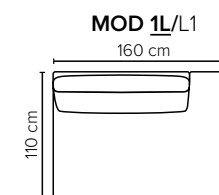

ARENA

Spacious seating options and clean-lined, low-profile silhouette

bellus[®]

COMBINATIONS

Choose from available sofa models

MODULES

Design your own sofa

bellus®

- DECO PILLOWS:** Filling: feather mixed with shredded foam
1 deco pillow per armrest size 60x65 cm
1 deco pillow per corner size 60x65 cm
Note: Loveseat has 1 deco pillow size 60x65 cm
- FRAME:** Plywood + wood + foam 25 kg
- LEG OPTIONS:** No leg choices available for this sofa

All measurements are approximate.
Please visit www.bellus.com for the latest product versions.