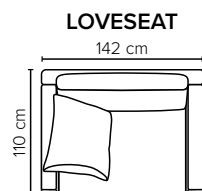

ARENA

Spacious seating options and clean-lined, low-profile silhouette

bellus[®]

COMBINATIONS

Choose from available sofa models

MODULES

Design your own sofa

bellus®

- DECO PILLOWS:** Filling: feather mixed with shredded foam
1 deco pillow per armrest size 60x65 cm
1 deco pillow per corner size 60x65 cm
Note: Loveseat has 1 deco pillow size 60x65 cm
- FRAME:** Plywood + wood + foam 25 kg
- LEG OPTIONS:** No leg choices available for this sofa