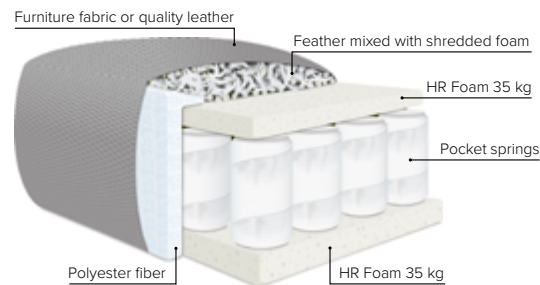

ARENA

Spacious seating options and clean-lined, low-profile silhouette

bellus[®]

COMBINATIONS

Choose from available sofa models

MODULES

Design your own sofa

bellus®

- SEAT:** Cloud^{Plus} System: Pocket springs + HR Foam 35 kg + on top feather mixed with shredded foam
- BACK:** Siliconized polyester fiber
Loose seat cushions and loose back cushions
- ARMREST:** Foam 25-30 kg

- DECO PILLOWS:** Filling: feather mixed with shredded foam
1 deco pillow per armrest size 60x65 cm
1 deco pillow per corner size 60x65 cm
Note: Loveseat has 1 deco pillow size 60x65 cm
- FRAME:** Plywood + wood + foam 25 kg
- LEG OPTIONS:** No leg choices available for this sofa