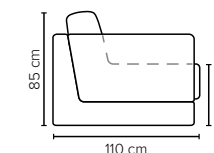

COMBINATIONS

Choose from available sofa models

MODULES

Design your own sofa

bellus®

- **SEAT:** Cloud^{Plus} System: Pocket springs + HR Foam 35 kg + on top feather mixed with shredded foam
- **BACK:** Siliconized polyester fiber
  Loose seat cushions and loose back cushions
- **ARMREST:** Foam 25-30 kg

- **DECO PILLOWS:** Filling: feather mixed with shredded foam
  1 deco pillow per armrest size 60x65 cm
  1 deco pillow per corner size 60x65 cm
  Note: Loveseat has 1 deco pillow size 60x65 cm
- **FRAME:** Plywood + wood + foam 25 kg
- **LEG OPTIONS:** No leg choices available for this sofa

All measurements are approximate.
Please visit www.bellus.com for the latest product versions.