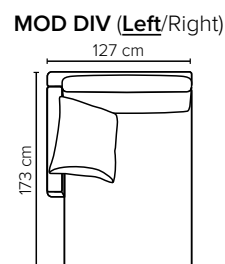

COMBINATIONS

Choose from available sofa models

MODULES

Design your own sofa

bellus®

- **SEAT:** Cloud^{Plus} System: Pocket springs + HR Foam 35 kg + on top feather mixed with shredded foam
- **BACK:** Siliconized polyester fiber
  Loose seat cushions and loose back cushions
- **ARMREST:** Foam 25-30 kg

- **DECO PILLOWS:** Filling: feather mixed with shredded foam
  1 deco pillow per armrest size 60x65 cm
  1 deco pillow per corner size 60x65 cm
  Note: Loveseat has 1 deco pillow size 60x65 cm
- **FRAME:** Plywood + wood + foam 25 kg
- **LEG OPTIONS:** No leg choices available for this sofa

All measurements are approximate.
Please visit www.bellus.com for the latest product versions.