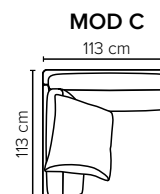

COMBINATIONS

Choose from available sofa models

MODULES

Design your own sofa

bellus®

- **SEAT:** Cloud^{Plus} System: Pocket springs + HR Foam 35 kg + on top feather mixed with shredded foam
- **BACK:** Siliconized polyester fiber
  Loose seat cushions and loose back cushions
- **ARMREST:** Foam 25-30 kg

- **DECO PILLOWS:** Filling: feather mixed with shredded foam
  1 deco pillow per armrest size 60x65 cm
  1 deco pillow per corner size 60x65 cm
  Note: Loveseat has 1 deco pillow size 60x65 cm
- **FRAME:** Plywood + wood + foam 25 kg
- **LEG OPTIONS:** No leg choices available for this sofa

All measurements are approximate.
Please visit www.bellus.com for the latest product versions.