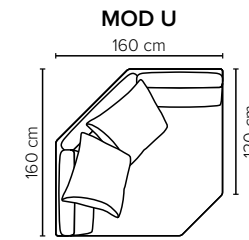

COMBINATIONS

Choose from available sofa models

MODULES

Design your own sofa