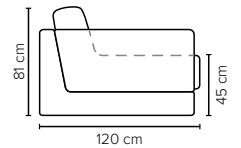

LODGE FOOTSTOOL OPTIONS

- **SEAT:** Cloud^{plus} System: Pocket springs + HR Foam 35 kg + on top feather mixed with shredded foam
- **BACK:** Siliconized polyester fiber
  Loose seat cushions and loose back cushions
- **ARMREST:** Foam 25-30 kg

- **DECO PILLOWS:** Filling: feather mixed with shredded foam
  2 deco pillows per armrest size 70x75 cm
  2 deco pillows per corner size 70x75 cm
  Note: Loveseat has 1 deco pillow size 70x75 cm
- **FRAME:** Plywood + wood + foam 25 kg
- **LEG OPTIONS:** No leg choices available for this sofa