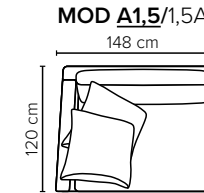

COMBINATIONS

Choose from available sofa models

MODULES

Design your own sofa