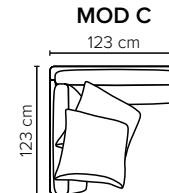

COMBINATIONS

Choose from available sofa models

MODULES

Design your own sofa