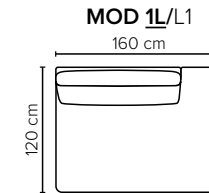

LODGE FOOTSTOOL OPTIONS

- **SEAT:** Cloud^{plus} System: Pocket springs + HR Foam 35 kg + on top feather mixed with shredded foam
- **BACK:** Siliconized polyester fiber
  Loose seat cushions and loose back cushions
- **ARMREST:** Foam 25-30 kg

- **DECO PILLOWS:** Filling: feather mixed with shredded foam
  2 deco pillows per armrest size 70x75 cm
  2 deco pillows per corner size 70x75 cm
  Note: Loveseat has 1 deco pillow size 70x75 cm
- **FRAME:** Plywood + wood + foam 25 kg
- **LEG OPTIONS:** No leg choices available for this sofa