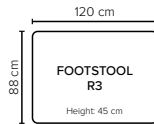

LODGE FOOTSTOOL OPTIONS

- **SEAT:** Cloud^{plus} System: Pocket springs + HR Foam 35 kg + on top feather mixed with shredded foam
- **BACK:** Siliconized polyester fiber
  Loose seat cushions and loose back cushions
- **ARMREST:** Foam 25-30 kg

- **DECO PILLOWS:** Filling: feather mixed with shredded foam
  2 deco pillows per armrest size 70x75 cm
  2 deco pillows per corner size 70x75 cm
  Note: Loveseat has 1 deco pillow size 70x75 cm
- **FRAME:** Plywood + wood + foam 25 kg
- **LEG OPTIONS:** No leg choices available for this sofa