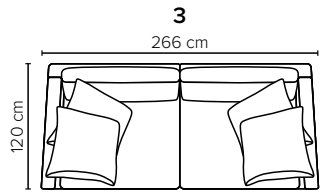

COMBINATIONS

Choose from available sofa models

MODULES

Design your own sofa