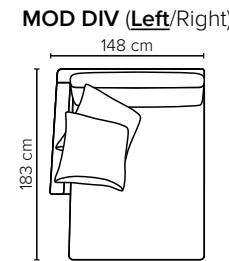

COMBINATIONS

Choose from available sofa models

MODULES

Design your own sofa