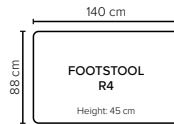

LODGE FOOTSTOOL OPTIONS

- **SEAT:** Cloud^{plus} System: Pocket springs + HR Foam 35 kg + on top feather mixed with shredded foam
- **BACK:** Siliconized polyester fiber
  Loose seat cushions and loose back cushions
- **ARMREST:** Foam 25-30 kg

- **DECO PILLOWS:** Filling: feather mixed with shredded foam
  2 deco pillows per armrest size 70x75 cm
  2 deco pillows per corner size 70x75 cm
  Note: Loveseat has 1 deco pillow size 70x75 cm
- **FRAME:** Plywood + wood + foam 25 kg
- **LEG OPTIONS:** No leg choices available for this sofa