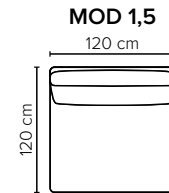

LODGE FOOTSTOOL OPTIONS

- **SEAT:** Cloud^{plus} System: Pocket springs + HR Foam 35 kg + on top feather mixed with shredded foam
- **BACK:** Siliconized polyester fiber
  Loose seat cushions and loose back cushions
- **ARMREST:** Foam 25-30 kg

- **DECO PILLOWS:** Filling: feather mixed with shredded foam
  2 deco pillows per armrest size 70x75 cm
  2 deco pillows per corner size 70x75 cm
  Note: Loveseat has 1 deco pillow size 70x75 cm
- **FRAME:** Plywood + wood + foam 25 kg
- **LEG OPTIONS:** No leg choices available for this sofa