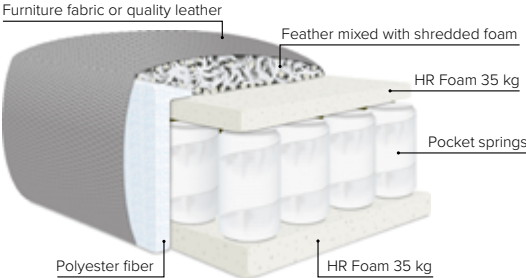

LODGE

It's leisure time at home

bellus®

COMBINATIONS

Choose from available sofa models

MODULES

Design your own sofa

LODGE FOOTSTOOL OPTIONS

- SEAT:** Cloud^{plus} System: Pocket springs + HR Foam 35 kg + on top feather mixed with shredded foam
- BACK:** Siliconized polyester fiber
Loose seat cushions and loose back cushions
- ARMREST:** Foam 25-30 kg

- DECO PILLOWS:** Filling: feather mixed with shredded foam
2 deco pillows per armrest size 70x75 cm
2 deco pillows per corner size 70x75 cm
Note: Loveseat has 1 deco pillow size 70x75 cm
- FRAME:** Plywood + wood + foam 25 kg
- LEG OPTIONS:** No leg choices available for this sofa