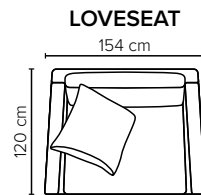

COMBINATIONS

Choose from available sofa models

MODULES

Design your own sofa