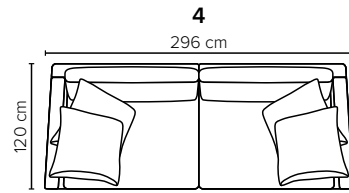

COMBINATIONS

Choose from available sofa models

MODULES

Design your own sofa