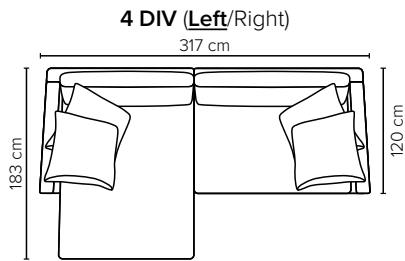

COMBINATIONS

Choose from available sofa models

MODULES

Design your own sofa