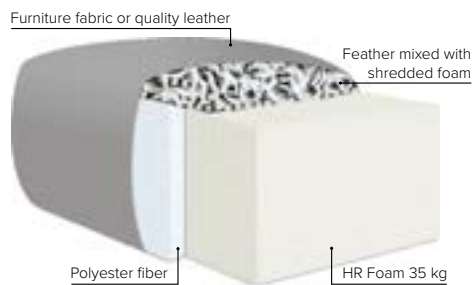

CHOOSE YOUR OWN COMBINATIONS