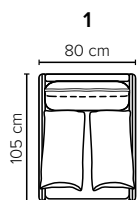

COMBINATIONS

Choose from available sofa models

bellus®

1. **SEAT:** Foam 35 kg + mix of feathers and shredded foam in separate bags with channels
2. **BACK:** Mix of feathers and shredded foam
   Fixed seat cushions and loose back cushions
3. **ARMREST:** Foam 25 kg

1. **DECO PILLOWS:** 1 deco pillow per armrest size 40×55 cm
2. **FRAME:** Plywood + wood
   No-Sag springs
3. **LEG OPTIONS:** Standard: Leg 127 (metal, height 15 cm)

Metal colors

MATTE BLACK