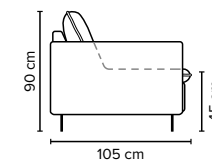

COMBINATIONS

Choose from available sofa models

bellus®

1. **SEAT:** Foam 35 kg + mix of feathers and shredded foam in separate bags with channels
2. **BACK:** Mix of feathers and shredded foam
   Fixed seat cushions and loose back cushions
3. **ARMREST:** Foam 25 kg

1. **DECO PILLOWS:** 1 deco pillow per armrest size 40×55 cm
2. **FRAME:** Plywood + wood
   No-Sag springs
3. **LEG OPTIONS:** Standard: Leg 127 (metal, height 15 cm)

Metal colors

MATTE BLACK