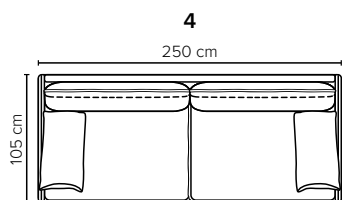

COMBINATIONS

Choose from available sofa models

bellus®

1. **SEAT:** Foam 35 kg + mix of feathers and shredded foam in separate bags with channels
2. **BACK:** Mix of feathers and shredded foam
   Fixed seat cushions and loose back cushions
3. **ARMREST:** Foam 25 kg

1. **DECO PILLOWS:** 1 deco pillow per armrest size 40×55 cm
2. **FRAME:** Plywood + wood
   No-Sag springs
3. **LEG OPTIONS:** Standard: Leg 127 (metal, height 15 cm)

Metal colors

MATTE BLACK