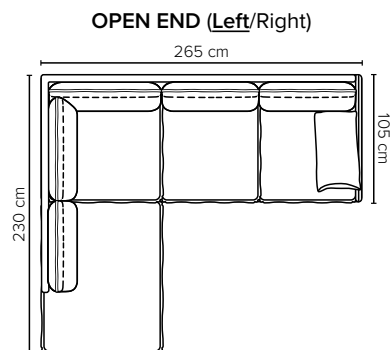

COMBINATIONS

Choose from available sofa models

bellus®

1. **SEAT:** Foam 35 kg + mix of feathers and shredded foam in separate bags with channels
2. **BACK:** Mix of feathers and shredded foam
   Fixed seat cushions and loose back cushions
3. **ARMREST:** Foam 25 kg

1. **DECO PILLOWS:** 1 deco pillow per armrest size 40×55 cm
2. **FRAME:** Plywood + wood
   No-Sag springs
3. **LEG OPTIONS:** Standard: Leg 127 (metal, height 15 cm)

Metal colors

MATTE BLACK