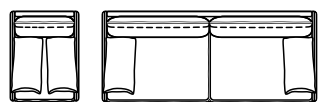

ALTO

Laidback look and cozy style in a compact package

bellus®

CHOOSE YOUR OWN COMBINATIONS