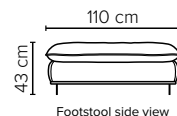

COMBINATIONS

Choose from available sofa models

bellus®

1. **SEAT:** Foam 35 kg + mix of feathers and shredded foam in separate bags with channels
2. **BACK:** Mix of feathers and shredded foam
   Fixed seat cushions and loose back cushions
3. **ARMREST:** Foam 25 kg

1. **DECO PILLOWS:** 1 deco pillow per armrest size 40×55 cm
2. **FRAME:** Plywood + wood
   No-Sag springs
3. **LEG OPTIONS:** Standard: Leg 127 (metal, height 15 cm)

Metal colors

MATTE BLACK