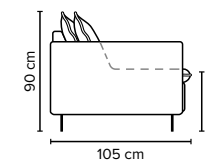

COMBINATIONS

Choose from available sofa models

bellus®

SEAT: Foam 35 kg + mix of feathers and shredded foam in separate bags with channels

BACK: Mix of feathers and shredded foam
Fixed seat cushions and loose back cushions

ARMREST: Foam 25 kg

DECO PILLOWS: 1 deco pillow per armrest size 40×55 cm

FRAME: Plywood + wood
No-Sag springs

LEG OPTIONS: Standard: Leg 127 (metal, height 15 cm)

Metal colors

MATTE
BLACK