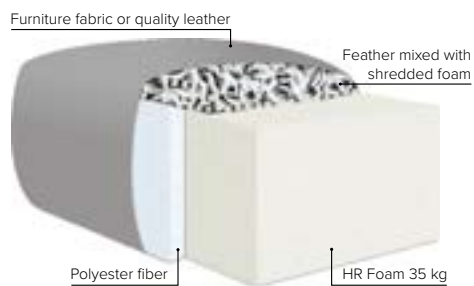

# ALLEGRO

Laidback look with loose pillows - a blissful comfort

bellus®

CHOOSE YOUR OWN COMBINATIONS

ALLEGRO FOOTSTOOL DESIGN

# COMBINATIONS

Choose from available sofa models

bellus®

**SEAT:** Foam 35 kg + mix of feathers and shredded foam in separate bags with channels

**BACK:** Mix of feathers and shredded foam  
Fixed seat cushions and loose back cushions

**ARMREST:** Foam 25 kg

**DECO PILLOWS:** 1 deco pillow per armrest size 40×55 cm

**FRAME:** Plywood + wood  
No-Sag springs

**LEG OPTIONS:** Standard: Leg 127 (metal, height 15 cm)

All measurements are approximate. Sofa height measured with leg 127.  
Please visit [www.bellus.com](http://www.bellus.com) for the latest product versions.