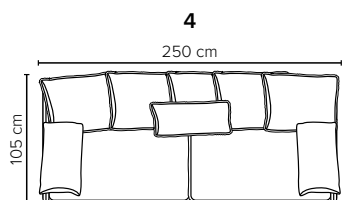

COMBINATIONS

Choose from available sofa models

bellus®

SEAT: Foam 35 kg + mix of feathers and shredded foam in separate bags with channels

BACK: Mix of feathers and shredded foam
Fixed seat cushions and loose back cushions

ARMREST: Foam 25 kg

DECO PILLOWS: 1 deco pillow per armrest size 40×55 cm

FRAME: Plywood + wood
No-Sag springs

LEG OPTIONS: Standard: Leg 127 (metal, height 15 cm)

Metal colors

MATTE
BLACK