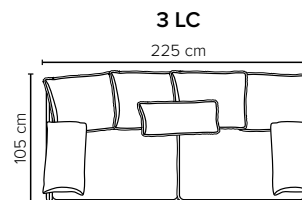

COMBINATIONS

Choose from available sofa models

bellus®

SEAT: Foam 35 kg + mix of feathers and shredded foam in separate bags with channels

BACK: Mix of feathers and shredded foam
Fixed seat cushions and loose back cushions

ARMREST: Foam 25 kg

DECO PILLOWS: 1 deco pillow per armrest size 40×55 cm

FRAME: Plywood + wood
No-Sag springs

LEG OPTIONS: Standard: Leg 127 (metal, height 15 cm)

Metal colors

MATTE
BLACK