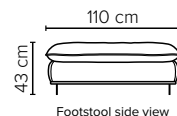

COMBINATIONS

Choose from available sofa models

bellus®

SEAT: Foam 35 kg + mix of feathers and shredded foam in separate bags with channels

BACK: Mix of feathers and shredded foam
Fixed seat cushions and loose back cushions

ARMREST: Foam 25 kg

DECO PILLOWS: 1 deco pillow per armrest size 40×55 cm

FRAME: Plywood + wood
No-Sag springs

LEG OPTIONS: Standard: Leg 127 (metal, height 15 cm)

Metal colors

MATTE
BLACK