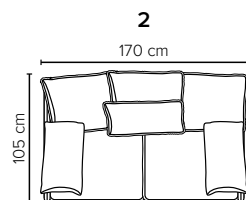

COMBINATIONS

Choose from available sofa models

bellus®

SEAT: Foam 35 kg + mix of feathers and shredded foam in separate bags with channels

BACK: Mix of feathers and shredded foam
Fixed seat cushions and loose back cushions

ARMREST: Foam 25 kg

DECO PILLOWS: 1 deco pillow per armrest size 40×55 cm

FRAME: Plywood + wood
No-Sag springs

LEG OPTIONS: Standard: Leg 127 (metal, height 15 cm)

Metal colors

MATTE
BLACK