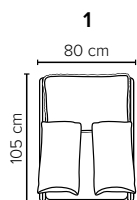

COMBINATIONS

Choose from available sofa models

bellus®

SEAT: Foam 35 kg + mix of feathers and shredded foam in separate bags with channels

BACK: Mix of feathers and shredded foam
Fixed seat cushions and loose back cushions

ARMREST: Foam 25 kg

DECO PILLOWS: 1 deco pillow per armrest size 40×55 cm

FRAME: Plywood + wood
No-Sag springs

LEG OPTIONS: Standard: Leg 127 (metal, height 15 cm)

Metal colors

MATTE
BLACK