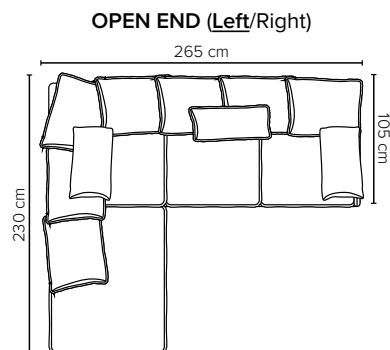

COMBINATIONS

Choose from available sofa models

bellus®

SEAT: Foam 35 kg + mix of feathers and shredded foam in separate bags with channels

BACK: Mix of feathers and shredded foam
Fixed seat cushions and loose back cushions

ARMREST: Foam 25 kg

DECO PILLOWS: 1 deco pillow per armrest size 40×55 cm

FRAME: Plywood + wood
No-Sag springs

LEG OPTIONS: Standard: Leg 127 (metal, height 15 cm)

Metal colors

MATTE
BLACK