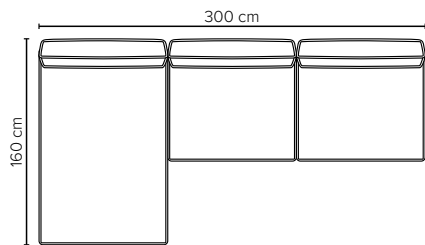

DIV - 1 - 1 / 1 - 1 - DIV