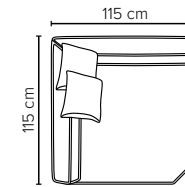

COMBINATIONS

Choose from available sofa models

MODULES

Design your own sofa

bellus®

Corner

1. **SEAT:** **Cloud System:** Pocket springs + HR Foam 35 kg covered with memory foam and 200 g fiber
2. **BACK:** Silicized polyester fiber
   Fixed seat cushions and loose back cushions
3. **ARMREST:** Foam 25-30 kg

1. **DECO PILLOWS:** 1 deco pillow per armrest size 40x40 cm
   2 deco pillows per corner size 40x40 cm
2. **FRAME:** Plywood + wood
   No-Sag springs
3. **LEG OPTIONS:** Standard: Leg 122 (metal, h: 17 cm)

Metal colors

MATTE BLACK