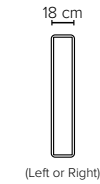

COMBINATIONS

Choose from available sofa models

MODULES

Design your own sofa

bellus®

Armrest

1. **SEAT:** **Cloud System:** Pocket springs + HR Foam 35 kg covered with memory foam and 200 g fiber
2. **BACK:** Silicized polyester fiber
   Fixed seat cushions and loose back cushions
3. **ARMREST:** Foam 25-30 kg

1. **DECO PILLOWS:** 1 deco pillow per armrest size 40x40 cm
   2 deco pillows per corner size 40x40 cm
2. **FRAME:** Plywood + wood
   No-Sag springs
3. **LEG OPTIONS:** Standard: Leg 122 (metal, h: 17 cm)

Metal colors

MATTE BLACK