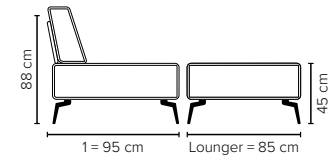

Armrest - 1 - Lounger - 1 - Armrest
(Left) (Right)

1. **SEAT:** **Cloud System:** Pocket springs + HR Foam 35 kg covered with memory foam and 200 g fiber
2. **BACK:** Silicized polyester fiber
   Fixed seat cushions and loose back cushions
3. **ARMREST:** Foam 25-30 kg

1. **DECO PILLOWS:** 1 deco pillow per armrest size 40x40 cm
   2 deco pillows per corner size 40x40 cm
2. **FRAME:** Plywood + wood
   No-Sag springs
3. **LEG OPTIONS:** Standard: Leg 122 (metal, h: 17 cm)

Metal colors

MATTE BLACK