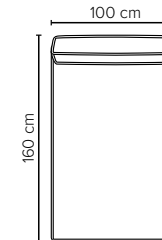

COMBINATIONS

Choose from available sofa models

MODULES

Design your own sofa

bellus®

DIV

1. **SEAT:** **Cloud System:** Pocket springs + HR Foam 35 kg covered with memory foam and 200 g fiber
2. **BACK:** Silicized polyester fiber
   Fixed seat cushions and loose back cushions
3. **ARMREST:** Foam 25-30 kg

1. **DECO PILLOWS:** 1 deco pillow per armrest size 40x40 cm
   2 deco pillows per corner size 40x40 cm
2. **FRAME:** Plywood + wood
   No-Sag springs
3. **LEG OPTIONS:** Standard: Leg 122 (metal, h: 17 cm)

Metal colors

MATTE BLACK