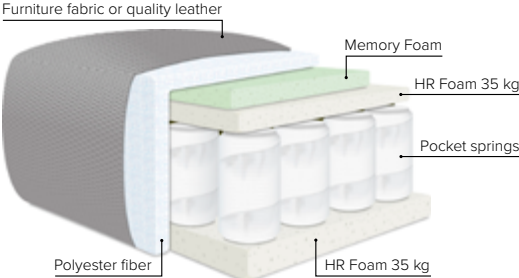

INVITO

A modern sofa with a minimalist design, this sectional is great in any living room

bellus®