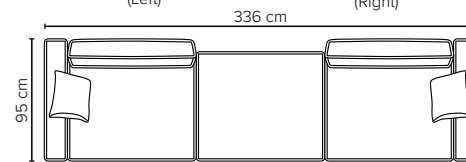

Armrest - 1 - Lounger - 1 - Armrest
(Left) (Right)

1. **SEAT:** **Cloud System:** Pocket springs + HR Foam 35 kg covered with memory foam and 200 g fiber
2. **BACK:** Silicized polyester fiber
   Fixed seat cushions and loose back cushions
3. **ARMREST:** Foam 25-30 kg

1. **DECO PILLOWS:** 1 deco pillow per armrest size 40x40 cm
   2 deco pillows per corner size 40x40 cm
2. **FRAME:** Plywood + wood
   No-Sag springs
3. **LEG OPTIONS:** Standard: Leg 122 (metal, h: 17 cm)

Metal colors

MATTE BLACK