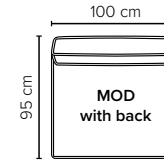

COMBINATIONS

Choose from available sofa models

MODULES

Design your own sofa

bellus®

1

1. **SEAT:** **Cloud System:** Pocket springs + HR Foam 35 kg covered with memory foam and 200 g fiber
2. **BACK:** Silicized polyester fiber
   Fixed seat cushions and loose back cushions
3. **ARMREST:** Foam 25-30 kg

1. **DECO PILLOWS:** 1 deco pillow per armrest size 40x40 cm
   2 deco pillows per corner size 40x40 cm
2. **FRAME:** Plywood + wood
   No-Sag springs
3. **LEG OPTIONS:** Standard: Leg 122 (metal, h: 17 cm)

Metal colors

MATTE BLACK