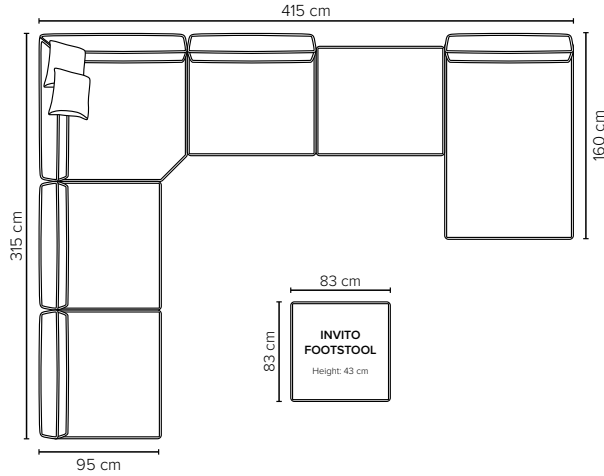

COMBINATIONS

Choose from available sofa models

MODULES

Design your own sofa

bellus®

1 - 1 - Corner - 1 - Lounger - DIV
/ DIV - Lounger - 1 - Corner - 1 - 1