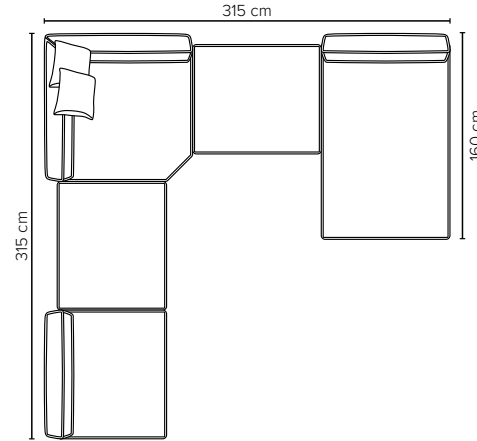

1 - Lounger - Corner - Lounger - DIV
/ DIV - Lounger - Corner - Lounger - 1