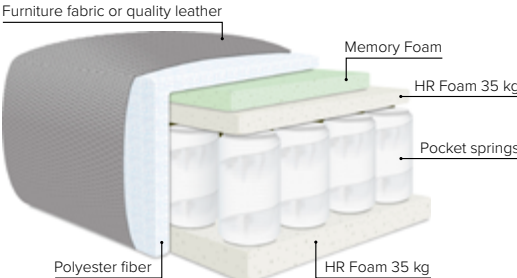

# COMBINATIONS

Choose from available sofa models

bellus®

**SEAT:** **Cloud System:** Pocket springs + HR Foam 35 kg covered with memory foam and 200 g fiber

**BACK:** Silicized polyester fiber  
Fixed seat cushions and loose back cushions

**ARMREST:** Foam 25-30 kg

**DECO PILLOWS:** 1 deco pillow per armrest size 40x40 cm  
1 deco pillow per corner size 40x40 cm

**FRAME:** Plywood + wood + foam 25 kg

**LEG OPTIONS:** Standard: Leg 122 (metal, h: 17 cm)