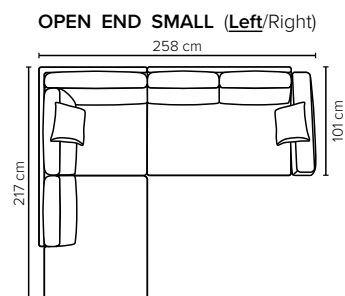

COMBINATIONS

Choose from available sofa models

bellus®

SEAT: **Cloud System:** Pocket springs + HR Foam 35 kg covered with memory foam and 200 g fiber

BACK: Silicized polyester fiber
Fixed seat cushions and loose back cushions

ARMREST: Foam 25-30 kg

DECO PILLOWS: 1 deco pillow per armrest size 40x40 cm
1 deco pillow per corner size 40x40 cm

FRAME: Plywood + wood + foam 25 kg

LEG OPTIONS: Standard: Leg 122 (metal, h: 17 cm)

Metal colors

MATTE
BLACK