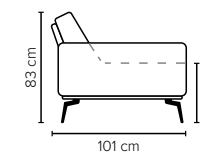

COMBINATIONS

Choose from available sofa models

bellus®

SEAT: **Cloud System:** Pocket springs + HR Foam 35 kg covered with memory foam and 200 g fiber

BACK: Silicized polyester fiber
Fixed seat cushions and loose back cushions

ARMREST: Foam 25-30 kg

DECO PILLOWS: 1 deco pillow per armrest size 40x40 cm
1 deco pillow per corner size 40x40 cm

FRAME: Plywood + wood + foam 25 kg

LEG OPTIONS: Standard: Leg 122 (metal, h: 17 cm)

Metal colors

MATTE
BLACK