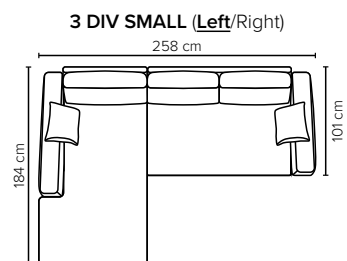

COMBINATIONS

Choose from available sofa models

bellus®

SEAT: **Cloud System:** Pocket springs + HR Foam 35 kg covered with memory foam and 200 g fiber

BACK: Silicized polyester fiber
Fixed seat cushions and loose back cushions

ARMREST: Foam 25-30 kg

DECO PILLOWS: 1 deco pillow per armrest size 40x40 cm
1 deco pillow per corner size 40x40 cm

FRAME: Plywood + wood + foam 25 kg

LEG OPTIONS: Standard: Leg 122 (metal, h: 17 cm)

Metal colors

MATTE
BLACK