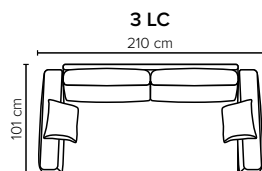

COMBINATIONS

Choose from available sofa models

bellus®

SEAT: **Cloud System:** Pocket springs + HR Foam 35 kg covered with memory foam and 200 g fiber

BACK: Silicized polyester fiber
Fixed seat cushions and loose back cushions

ARMREST: Foam 25-30 kg

DECO PILLOWS: 1 deco pillow per armrest size 40x40 cm
1 deco pillow per corner size 40x40 cm

FRAME: Plywood + wood + foam 25 kg

LEG OPTIONS: Standard: Leg 122 (metal, h: 17 cm)

Metal colors

MATTE
BLACK