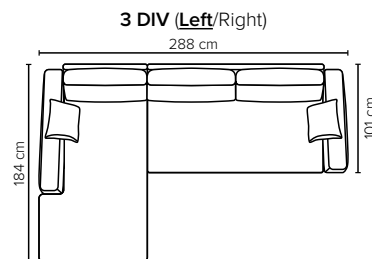

COMBINATIONS

Choose from available sofa models

bellus®

SEAT: **Cloud System:** Pocket springs + HR Foam 35 kg covered with memory foam and 200 g fiber

BACK: Silicized polyester fiber
Fixed seat cushions and loose back cushions

ARMREST: Foam 25-30 kg

DECO PILLOWS: 1 deco pillow per armrest size 40x40 cm
1 deco pillow per corner size 40x40 cm

FRAME: Plywood + wood + foam 25 kg

LEG OPTIONS: Standard: Leg 122 (metal, h: 17 cm)

Metal colors

MATTE
BLACK