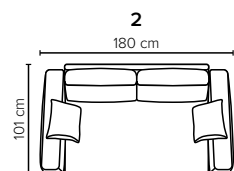

COMBINATIONS

Choose from available sofa models

bellus®

SEAT: **Cloud System:** Pocket springs + HR Foam 35 kg covered with memory foam and 200 g fiber

BACK: Silicized polyester fiber
Fixed seat cushions and loose back cushions

ARMREST: Foam 25-30 kg

DECO PILLOWS: 1 deco pillow per armrest size 40x40 cm
1 deco pillow per corner size 40x40 cm

FRAME: Plywood + wood + foam 25 kg

LEG OPTIONS: Standard: Leg 122 (metal, h: 17 cm)

Metal colors

MATTE
BLACK