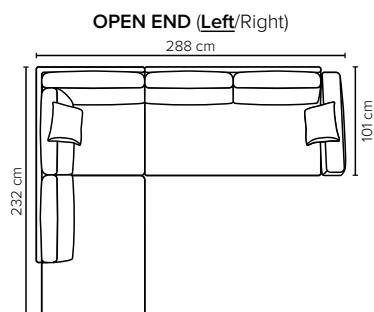

COMBINATIONS

Choose from available sofa models

bellus®

SEAT: **Cloud System:** Pocket springs + HR Foam 35 kg covered with memory foam and 200 g fiber

BACK: Silicized polyester fiber
Fixed seat cushions and loose back cushions

ARMREST: Foam 25-30 kg

DECO PILLOWS: 1 deco pillow per armrest size 40x40 cm
1 deco pillow per corner size 40x40 cm

FRAME: Plywood + wood + foam 25 kg

LEG OPTIONS: Standard: Leg 122 (metal, h: 17 cm)

Metal colors

MATTE
BLACK