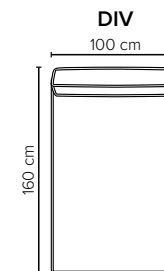

1. **SEAT:** Cloud System: Pocket springs + HR Foam 35 kg covered with memory foam and 200 g fiber
2. **BACK:** Siliconized polyester fiber
   Fixed seat cushions and loose back cushions
3. **ARMREST:** Foam 25-30 kg

1. **DECO PILLOWS:** 1 deco pillow per armrest size 40x40 cm
   2 deco pillows per corner size 40x40 cm
2. **FRAME:** Plywood + wood
   No-Sag springs
3. **LEG OPTIONS:** Standard: floating/hidden legs (wooden, h: 5 cm)
   Optional: Leg 72 (wooden, h: 8 cm)

Wooden colors

BLACK