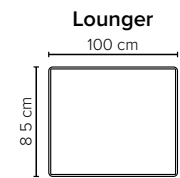

BONI

A myriad of possible combinations to make your own personal lounge

bellus®

DESIGN YOUR OWN SOFA

- SEAT:** Cloud System: Pocket springs + HR Foam 35 kg covered with memory foam and 200 g fiber
- BACK:** Siliconized polyester fiber
Fixed seat cushions and loose back cushions
- ARMREST:** Foam 25-30 kg

- DECO PILLOWS:** 1 deco pillow per armrest size 40x40 cm
2 deco pillows per corner size 40x40 cm
- FRAME:** Plywood + wood
No-Sag springs
- LEG OPTIONS:** Standard: floating/hidden legs (wooden, h: 5 cm)
Optional: Leg 72 (wooden, h: 8 cm)