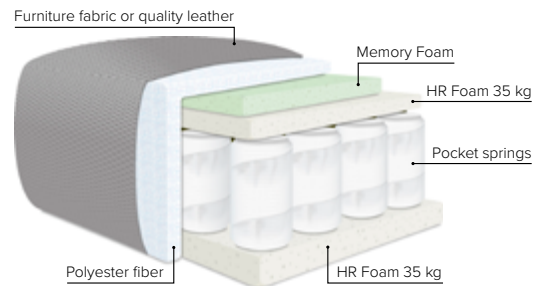

BONI

A myriad of possible combinations to make your own personal lounge

bellus®

DESIGN YOUR OWN SOFA

- SEAT:** Cloud System: Pocket springs + HR Foam 35 kg covered with memory foam and 200 g fiber
- BACK:** Siliconized polyester fiber
Fixed seat cushions and loose back cushions
- ARMREST:** Foam 25-30 kg

- DECO PILLOWS:** 1 deco pillow per armrest size 40x40 cm
2 deco pillows per corner size 40x40 cm
- FRAME:** Plywood + wood
No-Sag springs
- LEG OPTIONS:** Standard: floating/hidden legs (wooden, h: 5 cm)
Optional: Leg 72 (wooden, h: 8 cm)