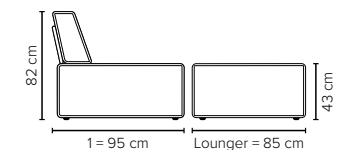

BONI

A myriad of possible combinations to make your own personal lounge

bellus®

DESIGN YOUR OWN SOFA

- SEAT:** Cloud System: Pocket springs + HR Foam 35 kg covered with memory foam and 200 g fiber
- BACK:** Siliconized polyester fiber
Fixed seat cushions and loose back cushions
- ARMREST:** Foam 25-30 kg

- DECO PILLOWS:** 1 deco pillow per armrest size 40x40 cm
2 deco pillows per corner size 40x40 cm
- FRAME:** Plywood + wood
No-Sag springs
- LEG OPTIONS:** Standard: floating/hidden legs (wooden, h: 5 cm)
Optional: Leg 72 (wooden, h: 8 cm)