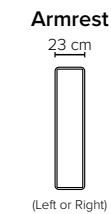

1. **SEAT:** Cloud System: Pocket springs + HR Foam 35 kg covered with memory foam and 200 g fiber
2. **BACK:** Siliconized polyester fiber
   Fixed seat cushions and loose back cushions
3. **ARMREST:** Foam 25-30 kg

1. **DECO PILLOWS:** 1 deco pillow per armrest size 40x40 cm
   2 deco pillows per corner size 40x40 cm
2. **FRAME:** Plywood + wood
   No-Sag springs
3. **LEG OPTIONS:** Standard: floating/hidden legs (wooden, h: 5 cm)
   Optional: Leg 72 (wooden, h: 8 cm)

Wooden colors

BLACK