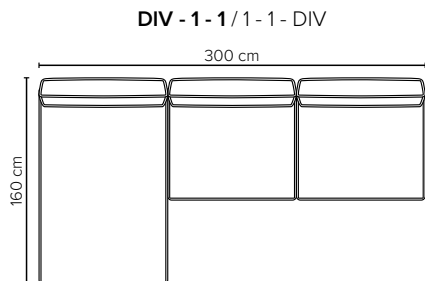

BONI

A myriad of possible combinations to make your own personal lounge

bellus®

DESIGN YOUR OWN SOFA

- SEAT:** Cloud System: Pocket springs + HR Foam 35 kg covered with memory foam and 200 g fiber
- BACK:** Siliconized polyester fiber
Fixed seat cushions and loose back cushions
- ARMREST:** Foam 25-30 kg

- DECO PILLOWS:** 1 deco pillow per armrest size 40x40 cm
2 deco pillows per corner size 40x40 cm
- FRAME:** Plywood + wood
No-Sag springs
- LEG OPTIONS:** Standard: floating/hidden legs (wooden, h: 5 cm)
Optional: Leg 72 (wooden, h: 8 cm)