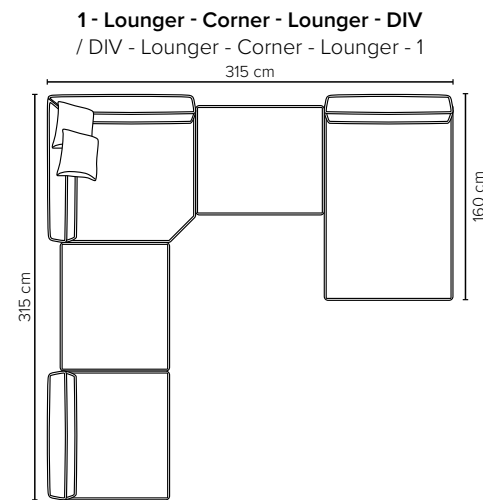

BONI

A myriad of possible combinations to make your own personal lounge

bellus®

DESIGN YOUR OWN SOFA

- SEAT:** Cloud System: Pocket springs + HR Foam 35 kg covered with memory foam and 200 g fiber
- BACK:** Siliconized polyester fiber
Fixed seat cushions and loose back cushions
- ARMREST:** Foam 25-30 kg

- DECO PILLOWS:** 1 deco pillow per armrest size 40x40 cm
2 deco pillows per corner size 40x40 cm
- FRAME:** Plywood + wood
No-Sag springs
- LEG OPTIONS:** Standard: floating/hidden legs (wooden, h: 5 cm)
Optional: Leg 72 (wooden, h: 8 cm)