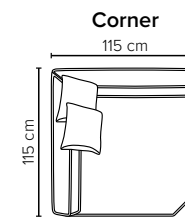

BONI

A myriad of possible combinations to make your own personal lounge

bellus®

DESIGN YOUR OWN SOFA

- SEAT:** Cloud System: Pocket springs + HR Foam 35 kg covered with memory foam and 200 g fiber
- BACK:** Siliconized polyester fiber
Fixed seat cushions and loose back cushions
- ARMREST:** Foam 25-30 kg

- DECO PILLOWS:** 1 deco pillow per armrest size 40x40 cm
2 deco pillows per corner size 40x40 cm
- FRAME:** Plywood + wood
No-Sag springs
- LEG OPTIONS:** Standard: floating/hidden legs (wooden, h: 5 cm)
Optional: Leg 72 (wooden, h: 8 cm)