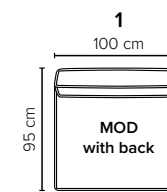

BONI

A myriad of possible combinations to make your own personal lounge

bellus®

DESIGN YOUR OWN SOFA

- SEAT:** Cloud System: Pocket springs + HR Foam 35 kg covered with memory foam and 200 g fiber
- BACK:** Siliconized polyester fiber
Fixed seat cushions and loose back cushions
- ARMREST:** Foam 25-30 kg

- DECO PILLOWS:** 1 deco pillow per armrest size 40x40 cm
2 deco pillows per corner size 40x40 cm
- FRAME:** Plywood + wood
No-Sag springs
- LEG OPTIONS:** Standard: floating/hidden legs (wooden, h: 5 cm)
Optional: Leg 72 (wooden, h: 8 cm)