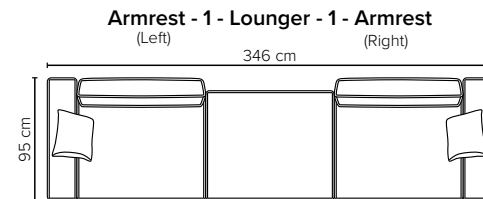

BONI

A myriad of possible combinations to make your own personal lounge

bellus®

DESIGN YOUR OWN SOFA

- SEAT:** Cloud System: Pocket springs + HR Foam 35 kg covered with memory foam and 200 g fiber
- BACK:** Siliconized polyester fiber
Fixed seat cushions and loose back cushions
- ARMREST:** Foam 25-30 kg

- DECO PILLOWS:** 1 deco pillow per armrest size 40x40 cm
2 deco pillows per corner size 40x40 cm
- FRAME:** Plywood + wood
No-Sag springs
- LEG OPTIONS:** Standard: floating/hidden legs (wooden, h: 5 cm)
Optional: Leg 72 (wooden, h: 8 cm)