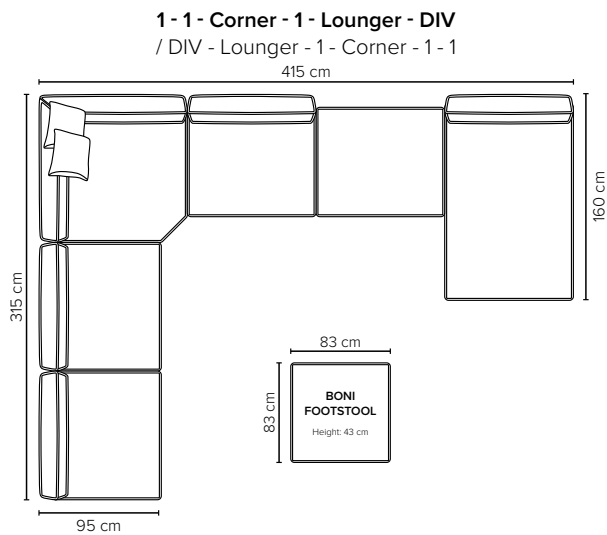

BONI

A myriad of possible combinations to make your own personal lounge

bellus®

DESIGN YOUR OWN SOFA

- SEAT:** Cloud System: Pocket springs + HR Foam 35 kg covered with memory foam and 200 g fiber
- BACK:** Siliconized polyester fiber
Fixed seat cushions and loose back cushions
- ARMREST:** Foam 25-30 kg

- DECO PILLOWS:** 1 deco pillow per armrest size 40x40 cm
2 deco pillows per corner size 40x40 cm
- FRAME:** Plywood + wood
No-Sag springs
- LEG OPTIONS:** Standard: floating/hidden legs (wooden, h: 5 cm)
Optional: Leg 72 (wooden, h: 8 cm)

Leg 72

Wooden colors

BLACK