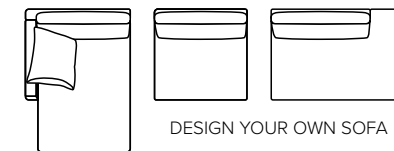

# ARENA

Spacious seating options and clean-lined, low-profile silhouette

bellus<sup>®</sup>

# MODULES

Design your own sofa

bellus®

- SEAT:** Cloud<sup>Plus</sup> System: Pocket springs + HR Foam 35 kg + on top feather mixed with shredded foam
- BACK:** Siliconized polyester fiber  
Loose seat cushions and loose back cushions
- ARMREST:** Foam 25-30 kg

- DECO PILLOWS:** Filling: feather mixed with shredded foam  
1 deco pillow per armrest size 60x65 cm  
1 deco pillow per corner size 60x65 cm  
**Note:** Loveseat has 1 deco pillow size 60x65 cm
- FRAME:** Plywood + wood + foam 25 kg
- LEG OPTIONS:** No leg choices available for this sofa