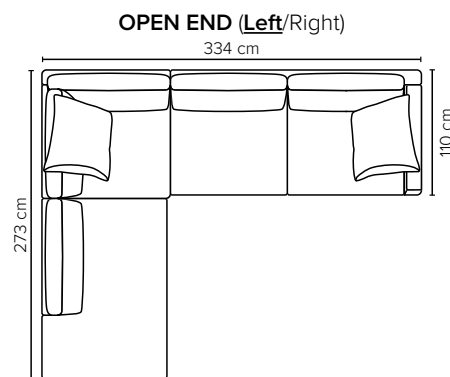

COMBINATIONS

Choose from available sofa models

MODULES

Design your own sofa

bellus®

- **SEAT:** Cloud^{Plus} System: Pocket springs + HR Foam 35 kg + on top feather mixed with shredded foam
- **BACK:** Siliconized polyester fiber
  Loose seat cushions and loose back cushions
- **ARMREST:** Foam 25-30 kg

- **DECO PILLOWS:** Filling: feather mixed with shredded foam
  1 deco pillow per armrest size 60x65 cm
  1 deco pillow per corner size 60x65 cm
  Note: Loveseat has 1 deco pillow size 60x65 cm
- **FRAME:** Plywood + wood + foam 25 kg
- **LEG OPTIONS:** No leg choices available for this sofa

All measurements are approximate. Please visit www.bellus.com for the latest product versions.