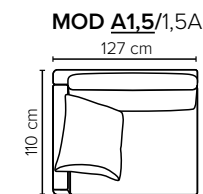

COMBINATIONS

Choose from available sofa models

MODULES

Design your own sofa

bellus®

- **SEAT:** Cloud^{Plus} System: Pocket springs + HR Foam 35 kg + on top feather mixed with shredded foam
- **BACK:** Siliconized polyester fiber
  Loose seat cushions and loose back cushions
- **ARMREST:** Foam 25-30 kg

- **DECO PILLOWS:** Filling: feather mixed with shredded foam
  1 deco pillow per armrest size 60x65 cm
  1 deco pillow per corner size 60x65 cm
  Note: Loveseat has 1 deco pillow size 60x65 cm
- **FRAME:** Plywood + wood + foam 25 kg
- **LEG OPTIONS:** No leg choices available for this sofa

All measurements are approximate. Please visit www.bellus.com for the latest product versions.