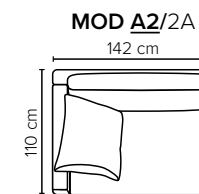

COMBINATIONS

Choose from available sofa models

MODULES

Design your own sofa

bellus®

- **SEAT:** Cloud^{Plus} System: Pocket springs + HR Foam 35 kg + on top feather mixed with shredded foam
- **BACK:** Siliconized polyester fiber
  Loose seat cushions and loose back cushions
- **ARMREST:** Foam 25-30 kg

- **DECO PILLOWS:** Filling: feather mixed with shredded foam
  1 deco pillow per armrest size 60x65 cm
  1 deco pillow per corner size 60x65 cm
  Note: Loveseat has 1 deco pillow size 60x65 cm
- **FRAME:** Plywood + wood + foam 25 kg
- **LEG OPTIONS:** No leg choices available for this sofa

All measurements are approximate. Please visit www.bellus.com for the latest product versions.