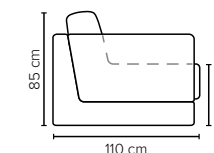

COMBINATIONS

Choose from available sofa models

MODULES

Design your own sofa

bellus®

- **SEAT:** Cloud^{Plus} System: Pocket springs + HR Foam 35 kg + on top feather mixed with shredded foam
- **BACK:** Siliconized polyester fiber
  Loose seat cushions and loose back cushions
- **ARMREST:** Foam 25-30 kg

- **DECO PILLOWS:** Filling: feather mixed with shredded foam
  1 deco pillow per armrest size 60x65 cm
  1 deco pillow per corner size 60x65 cm
  Note: Loveseat has 1 deco pillow size 60x65 cm
- **FRAME:** Plywood + wood + foam 25 kg
- **LEG OPTIONS:** No leg choices available for this sofa

All measurements are approximate. Please visit www.bellus.com for the latest product versions.