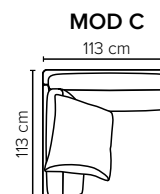

COMBINATIONS

Choose from available sofa models

MODULES

Design your own sofa

bellus®

- **SEAT:** Cloud^{Plus} System: Pocket springs + HR Foam 35 kg + on top feather mixed with shredded foam
- **BACK:** Siliconized polyester fiber
  Loose seat cushions and loose back cushions
- **ARMREST:** Foam 25-30 kg

- **DECO PILLOWS:** Filling: feather mixed with shredded foam
  1 deco pillow per armrest size 60x65 cm
  1 deco pillow per corner size 60x65 cm
  Note: Loveseat has 1 deco pillow size 60x65 cm
- **FRAME:** Plywood + wood + foam 25 kg
- **LEG OPTIONS:** No leg choices available for this sofa

All measurements are approximate. Please visit www.bellus.com for the latest product versions.