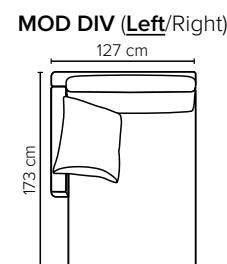

COMBINATIONS

Choose from available sofa models

MODULES

Design your own sofa

bellus®

- **SEAT:** Cloud^{Plus} System: Pocket springs + HR Foam 35 kg + on top feather mixed with shredded foam
- **BACK:** Siliconized polyester fiber
  Loose seat cushions and loose back cushions
- **ARMREST:** Foam 25-30 kg

- **DECO PILLOWS:** Filling: feather mixed with shredded foam
  1 deco pillow per armrest size 60x65 cm
  1 deco pillow per corner size 60x65 cm
  Note: Loveseat has 1 deco pillow size 60x65 cm
- **FRAME:** Plywood + wood + foam 25 kg
- **LEG OPTIONS:** No leg choices available for this sofa

All measurements are approximate. Please visit www.bellus.com for the latest product versions.