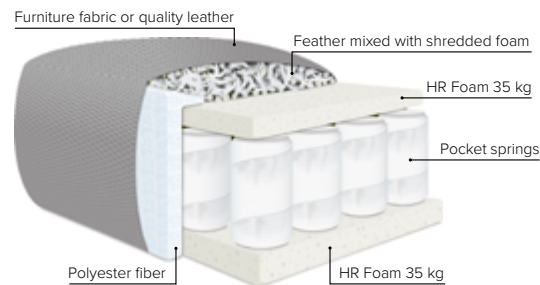

# ARENA

Spacious seating options and clean-lined, low-profile silhouette

bellus<sup>®</sup>

# MODULES

Design your own sofa

bellus®

- SEAT:** Cloud<sup>Plus</sup> System: Pocket springs + HR Foam 35 kg + on top feather mixed with shredded foam
- BACK:** Siliconized polyester fiber  
Loose seat cushions and loose back cushions
- ARMREST:** Foam 25-30 kg

- DECO PILLOWS:** Filling: feather mixed with shredded foam  
1 deco pillow per armrest size 60x65 cm  
1 deco pillow per corner size 60x65 cm  
**Note:** Loveseat has 1 deco pillow size 60x65 cm
- FRAME:** Plywood + wood + foam 25 kg
- LEG OPTIONS:** No leg choices available for this sofa