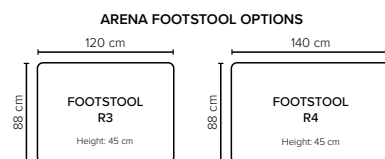

COMBINATIONS

Choose from available sofa models

MODULES

Design your own sofa

bellus®

- **SEAT:** Cloud^{Plus} System: Pocket springs + HR Foam 35 kg + on top feather mixed with shredded foam
- **BACK:** Siliconized polyester fiber
  Loose seat cushions and loose back cushions
- **ARMREST:** Foam 25-30 kg

- **DECO PILLOWS:** Filling: feather mixed with shredded foam
  1 deco pillow per armrest size 60x65 cm
  1 deco pillow per corner size 60x65 cm
  Note: Loveseat has 1 deco pillow size 60x65 cm
- **FRAME:** Plywood + wood + foam 25 kg
- **LEG OPTIONS:** No leg choices available for this sofa

All measurements are approximate. Please visit www.bellus.com for the latest product versions.