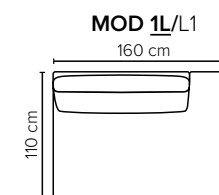

COMBINATIONS

Choose from available sofa models

MODULES

Design your own sofa

bellus®

- **SEAT:** Cloud^{Plus} System: Pocket springs + HR Foam 35 kg + on top feather mixed with shredded foam
- **BACK:** Siliconized polyester fiber
  Loose seat cushions and loose back cushions
- **ARMREST:** Foam 25-30 kg

- **DECO PILLOWS:** Filling: feather mixed with shredded foam
  1 deco pillow per armrest size 60x65 cm
  1 deco pillow per corner size 60x65 cm
  Note: Loveseat has 1 deco pillow size 60x65 cm
- **FRAME:** Plywood + wood + foam 25 kg
- **LEG OPTIONS:** No leg choices available for this sofa

All measurements are approximate. Please visit www.bellus.com for the latest product versions.