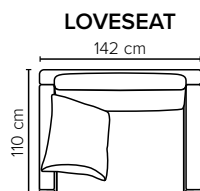

COMBINATIONS

Choose from available sofa models

MODULES

Design your own sofa

bellus®

- **SEAT:** Cloud^{Plus} System: Pocket springs + HR Foam 35 kg + on top feather mixed with shredded foam
- **BACK:** Siliconized polyester fiber
  Loose seat cushions and loose back cushions
- **ARMREST:** Foam 25-30 kg

- **DECO PILLOWS:** Filling: feather mixed with shredded foam
  1 deco pillow per armrest size 60x65 cm
  1 deco pillow per corner size 60x65 cm
  Note: Loveseat has 1 deco pillow size 60x65 cm
- **FRAME:** Plywood + wood + foam 25 kg
- **LEG OPTIONS:** No leg choices available for this sofa

All measurements are approximate. Please visit www.bellus.com for the latest product versions.