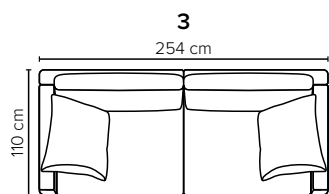

COMBINATIONS

Choose from available sofa models

MODULES

Design your own sofa

bellus®

- **SEAT:** Cloud^{Plus} System: Pocket springs + HR Foam 35 kg + on top feather mixed with shredded foam
- **BACK:** Siliconized polyester fiber
  Loose seat cushions and loose back cushions
- **ARMREST:** Foam 25-30 kg

- **DECO PILLOWS:** Filling: feather mixed with shredded foam
  1 deco pillow per armrest size 60x65 cm
  1 deco pillow per corner size 60x65 cm
  Note: Loveseat has 1 deco pillow size 60x65 cm
- **FRAME:** Plywood + wood + foam 25 kg
- **LEG OPTIONS:** No leg choices available for this sofa

All measurements are approximate. Please visit www.bellus.com for the latest product versions.