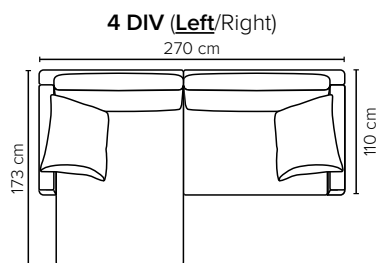

COMBINATIONS

Choose from available sofa models

MODULES

Design your own sofa

bellus®

- **SEAT:** Cloud^{Plus} System: Pocket springs + HR Foam 35 kg + on top feather mixed with shredded foam
- **BACK:** Siliconized polyester fiber
  Loose seat cushions and loose back cushions
- **ARMREST:** Foam 25-30 kg

- **DECO PILLOWS:** Filling: feather mixed with shredded foam
  1 deco pillow per armrest size 60x65 cm
  1 deco pillow per corner size 60x65 cm
  Note: Loveseat has 1 deco pillow size 60x65 cm
- **FRAME:** Plywood + wood + foam 25 kg
- **LEG OPTIONS:** No leg choices available for this sofa

All measurements are approximate. Please visit www.bellus.com for the latest product versions.