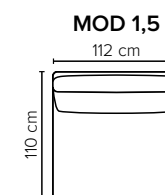

COMBINATIONS

Choose from available sofa models

MODULES

Design your own sofa

bellus®

- **SEAT:** Cloud^{Plus} System: Pocket springs + HR Foam 35 kg + on top feather mixed with shredded foam
- **BACK:** Siliconized polyester fiber
  Loose seat cushions and loose back cushions
- **ARMREST:** Foam 25-30 kg

- **DECO PILLOWS:** Filling: feather mixed with shredded foam
  1 deco pillow per armrest size 60x65 cm
  1 deco pillow per corner size 60x65 cm
  Note: Loveseat has 1 deco pillow size 60x65 cm
- **FRAME:** Plywood + wood + foam 25 kg
- **LEG OPTIONS:** No leg choices available for this sofa

All measurements are approximate. Please visit www.bellus.com for the latest product versions.