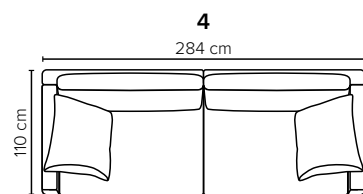

COMBINATIONS

Choose from available sofa models

MODULES

Design your own sofa

bellus®

- **SEAT:** Cloud^{Plus} System: Pocket springs + HR Foam 35 kg + on top feather mixed with shredded foam
- **BACK:** Siliconized polyester fiber
  Loose seat cushions and loose back cushions
- **ARMREST:** Foam 25-30 kg

- **DECO PILLOWS:** Filling: feather mixed with shredded foam
  1 deco pillow per armrest size 60x65 cm
  1 deco pillow per corner size 60x65 cm
  Note: Loveseat has 1 deco pillow size 60x65 cm
- **FRAME:** Plywood + wood + foam 25 kg
- **LEG OPTIONS:** No leg choices available for this sofa

All measurements are approximate. Please visit www.bellus.com for the latest product versions.