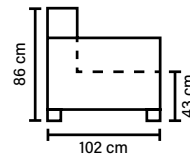

SEAT
HR Foam 35 kg + ERX Foam 40 kg
covered with 200 g fiber

BACK
Siliconized polyester fiber

Loose seat cushions and loose back cushions

DECO PILLOWS
1 deco pillow per armrest size 65x55 cm

ARMREST
Foam 25-30 kg

FRAME
Plywood + wood
No-Sag springs

LEG OPTIONS
No leg choices available for this sofa

Available in fabrics & leathers
All measurements are approximate