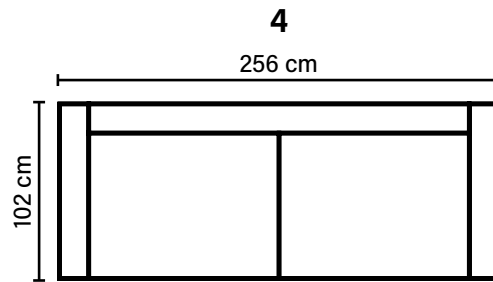

Note: Superb comes with 1 deco pillow per armrest. Picture is illustrative

SEAT
HR Foam 35 kg + ERX Foam 40 kg
covered with 200 g fiber

BACK
Siliconized polyester fiber

Loose seat cushions and loose back cushions

DECO PILLOWS
1 deco pillow per armrest size 65x55 cm

ARMREST
Foam 25-30 kg

FRAME
Plywood + wood
No-Sag springs

LEG OPTIONS
No leg choices available for this sofa

Available in fabrics & leathers
All measurements are approximate