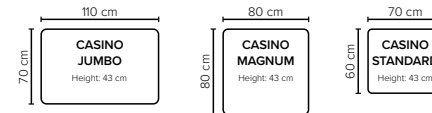

CASINO FOOTSTOOL OPTIONS