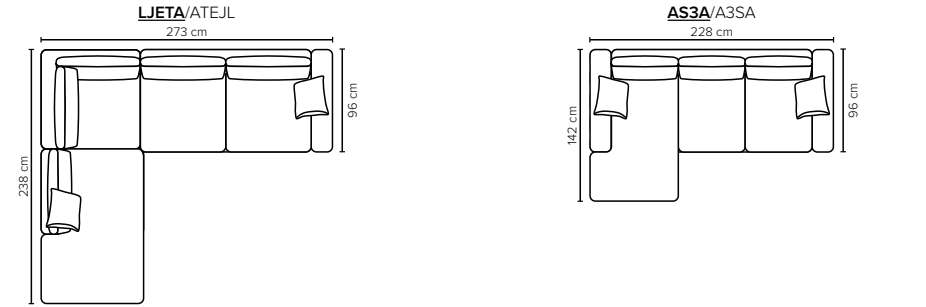

EXTENSIONS