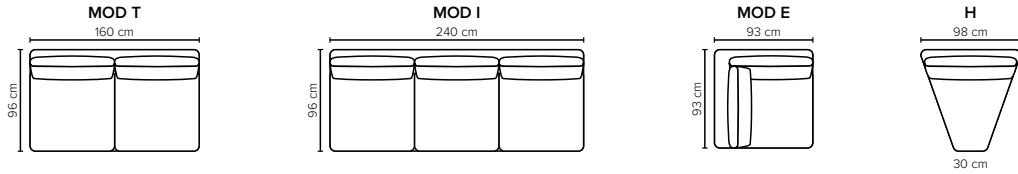

MODULES Design your own sofa

COMBINATIONS Choose from available sofa models