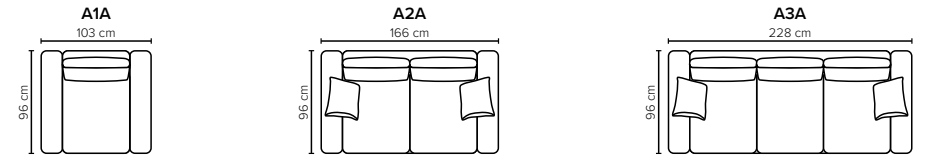

EXTENSIONS