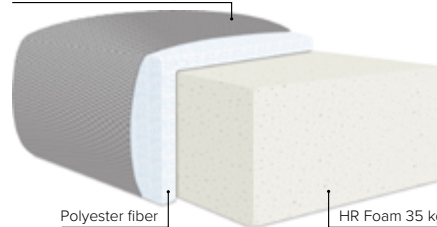

DESIGN YOUR OWN SOFA

Furniture fabric or quality leather

Polyester fiber

HR Foam 35 kg

GOOD SLEEP SOFA POSSIBILITY

MODULES Design your own sofa

COMBINATIONS Choose from available sofa models

MOD 2 Premium
Frame size: 126x96 cm
Mattress size: 93x183 cm

MOD 2 Basic
Frame size: 126x96 cm
Mattress size: 105x185 cm

MOD T Premium
Frame size: 165x96 cm
Mattress size: 143x183 cm

MOD T Basic
Frame size: 160x96 cm
Mattress size: 136x185 cm

MOD 3 Premium
Frame size: 188x96 cm
Mattress size: 153x183 cm

MOD 3 Basic
Frame size: 188x96 cm
Mattress size: 155x185 cm

Mattress:
Premium: Bonnell 10 cm
Basic: Foam 6 cm

EXTENSIONS

CASINO FOOTSTOOL OPTIONS

SEAT: HR Foam 35 kg covered with 200 g fiber

BACK: Silicized polyester fiber, in separate bag that is in 3-channels

Loose seat cushions and loose back cushions.
Fixed seat and back cushions upon request

ARMREST: Foam 25-30 kg

DECO PILLOWS: 1 deco pillow per armrest size 40x40 cm (available for fabric sofas)

FRAME: Plywood + wood
No-Sag springs