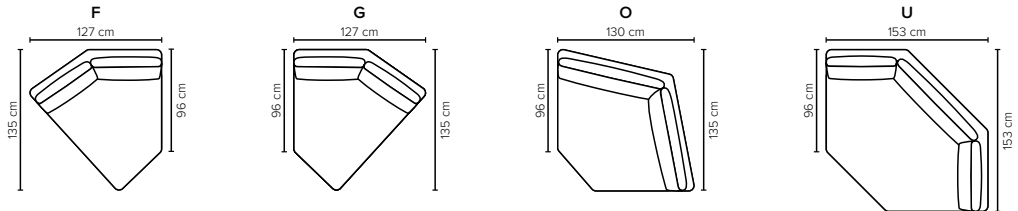

MODULES Design your own sofa

COMBINATIONS Choose from available sofa models