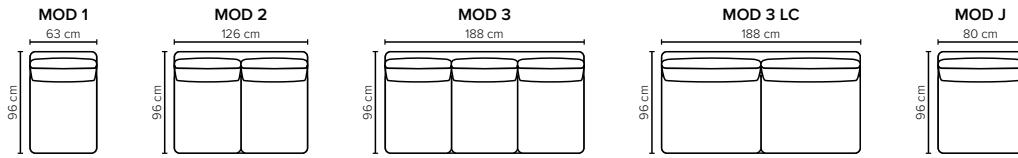

MODULES Design your own sofa

COMBINATIONS Choose from available sofa models