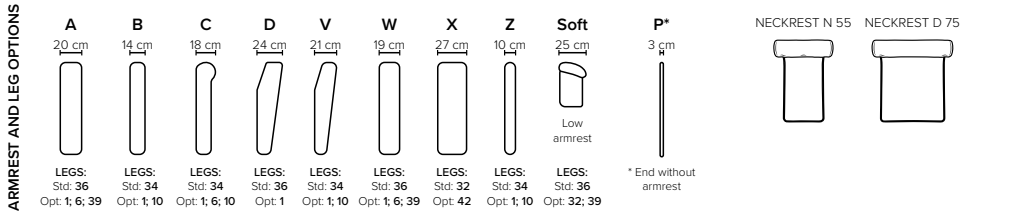

EXTENSIONS