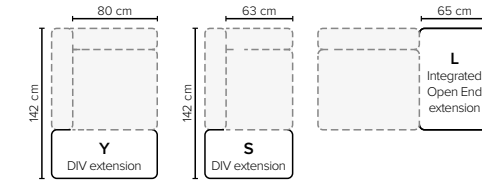

EXTENSIONS