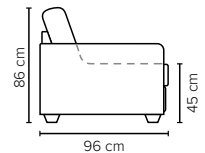

CASINO FOOTSTOOL OPTIONS