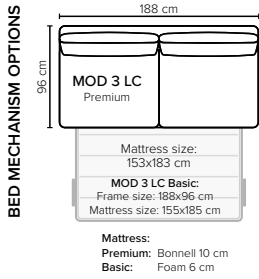

MODULES Design your own sofa

COMBINATIONS Choose from available sofa models