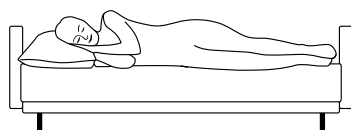

LUCAS

Sofa bed made even better - sleek proportions, thickly padded comfort from sitting to snoozing

bellus[®]

GOOD SLEEP SOFA

STORAGE POSSIBILITIES INSIDE

COMBINATIONS

Choose from available sofa models

bellus®

- SEAT/BED:** HR Foam 35 kg + ERX Foam 40 kg covered with 200 g fiber
- BACK:** Siliconized polyester fiber
Fixed seat cushions and loose back cushions
- ARMREST:** Foam 25-30 kg

- DECO PILLOWS:** Not included in this sofa model
Additional pillows can be ordered separately
- FRAME:** Plywood + wood
Slats
- LEG OPTIONS:** No leg choices available for this sofa