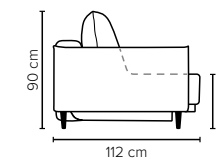

- SEAT/BED:** HR Foam 35 kg + ERX Foam 40 kg covered with 200 g fiber
- BACK:** Siliconized polyester fiber
Fixed seat cushions and loose back cushions
- ARMREST:** Foam 25-30 kg

- DECO PILLOWS:** Not included in this sofa model
Additional pillows can be ordered separately
- FRAME:** Plywood + wood
Slats
- LEG OPTIONS:** No leg choices available for this sofa