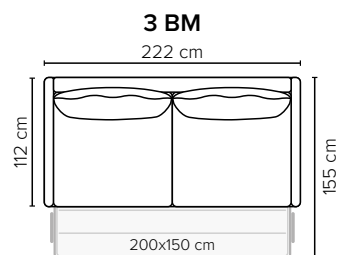

- SEAT/BED:** HR Foam 35 kg + ERX Foam 40 kg covered with 200 g fiber
- BACK:** Siliconized polyester fiber
Fixed seat cushions and loose back cushions
- ARMREST:** Foam 25-30 kg

- DECO PILLOWS:** Not included in this sofa model
Additional pillows can be ordered separately
- FRAME:** Plywood + wood
Slats
- LEG OPTIONS:** No leg choices available for this sofa