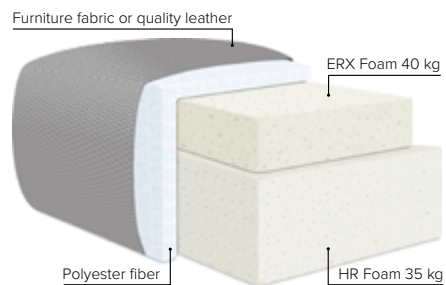

LUCAS

Sofa bed made even better - sleek proportions, thickly padded comfort from sitting to snoozing

bellus[®]

GOOD SLEEP SOFA

STORAGE POSSIBILITIES INSIDE

COMBINATIONS

Choose from available sofa models

bellus®

- SEAT/BED:** HR Foam 35 kg + ERX Foam 40 kg covered with 200 g fiber
- BACK:** Siliconized polyester fiber
Fixed seat cushions and loose back cushions
- ARMREST:** Foam 25-30 kg

- DECO PILLOWS:** Not included in this sofa model
Additional pillows can be ordered separately
- FRAME:** Plywood + wood
Slats
- LEG OPTIONS:** No leg choices available for this sofa