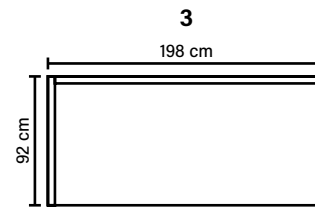

bellus®

Spring breakage guarantee

**SEAT**  
Cloud System:  
Pocket springs + HR Foam 35 kg  
covered with memory foam  
and 200 g fiber

**BACK**  
Siliconized polyester fiber

**ARMREST**  
Foam 25-30 kg

**FRAME**  
Plywood + wood  
+ foam 25 kg

**LEG OPTIONS**

**COMBINATIONS**

Choose from available sofa models.  
All measurements are approximate.

**Standard leg: 14**  
wooden  
height 16 cm

**Optional leg: 15**  
metal  
height 17 cm

Available in fabrics & leathers