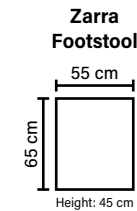

bellus®

Spring breakage guarantee

**SEAT**  
Cloud System:  
Pocket springs + HR Foam 35 kg  
covered with memory foam  
and 200 g fiber

**BACK**  
Siliconized polyester fiber

**ARMREST**  
Foam 25-30 kg

**FRAME**  
Plywood + wood  
+ foam 25 kg

**LEG OPTIONS**

**COMBINATIONS**

Choose from available sofa models.  
All measurements are approximate.

**Standard leg: 14**  
wooden  
height 16 cm

**Optional leg: 15**  
metal  
height 17 cm

Available in fabrics & leathers