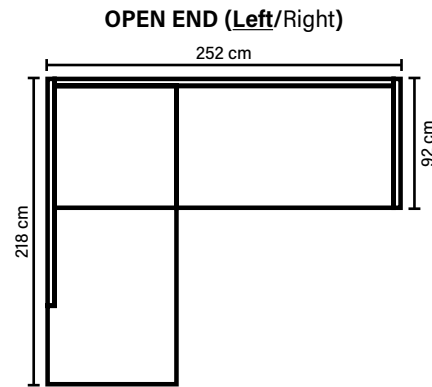

bellus®

Spring breakage guarantee

**SEAT**  
Cloud System:  
Pocket springs + HR Foam 35 kg  
covered with memory foam  
and 200 g fiber

**BACK**  
Siliconized polyester fiber

**ARMREST**  
Foam 25-30 kg

**FRAME**  
Plywood + wood  
+ foam 25 kg

**LEG OPTIONS**

**COMBINATIONS**

Choose from available sofa models.  
All measurements are approximate.

**Standard leg: 14**  
wooden  
height 16 cm

**Optional leg: 15**  
metal  
height 17 cm

Available in fabrics & leathers