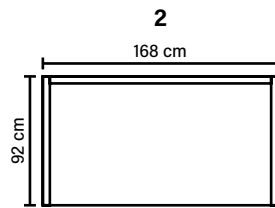

bellus®

Spring breakage guarantee

**SEAT**  
Cloud System:  
Pocket springs + HR Foam 35 kg  
covered with memory foam  
and 200 g fiber

**BACK**  
Siliconized polyester fiber

**ARMREST**  
Foam 25-30 kg

**FRAME**  
Plywood + wood  
+ foam 25 kg

**LEG OPTIONS**

**COMBINATIONS**

Choose from available sofa models.  
All measurements are approximate.

**Standard leg: 14**  
wooden  
height 16 cm

**Optional leg: 15**  
metal  
height 17 cm

Available in fabrics & leathers