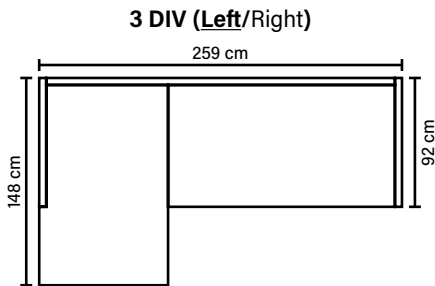

bellus®

Spring breakage guarantee

**SEAT**  
Cloud System:  
Pocket springs + HR Foam 35 kg  
covered with memory foam  
and 200 g fiber

**BACK**  
Siliconized polyester fiber

**ARMREST**  
Foam 25-30 kg

**FRAME**  
Plywood + wood  
+ foam 25 kg

**LEG OPTIONS**

**COMBINATIONS**

Choose from available sofa models.  
All measurements are approximate.

**Standard leg: 14**  
wooden  
height 16 cm

**Optional leg: 15**  
metal  
height 17 cm

Available in fabrics & leathers