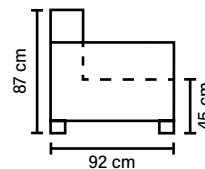

bellus®

Spring breakage guarantee

**SEAT**  
Cloud System:  
Pocket springs + HR Foam 35 kg  
covered with memory foam  
and 200 g fiber

**BACK**  
Siliconized polyester fiber

**ARMREST**  
Foam 25-30 kg

**FRAME**  
Plywood + wood  
+ foam 25 kg

**LEG OPTIONS**

**COMBINATIONS**

Choose from available sofa models.  
All measurements are approximate.

**Standard leg: 14**  
wooden  
height 16 cm

**Optional leg: 15**  
metal  
height 17 cm

Available in fabrics & leathers