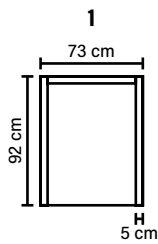

bellus®

Spring breakage guarantee

**SEAT**  
Cloud System:  
Pocket springs + HR Foam 35 kg  
covered with memory foam  
and 200 g fiber

**BACK**  
Siliconized polyester fiber

**ARMREST**  
Foam 25-30 kg

**FRAME**  
Plywood + wood  
+ foam 25 kg

**LEG OPTIONS**

**COMBINATIONS**

Choose from available sofa models.  
All measurements are approximate.

**Standard leg: 14**  
wooden  
height 16 cm

**Optional leg: 15**  
metal  
height 17 cm

Available in fabrics & leathers