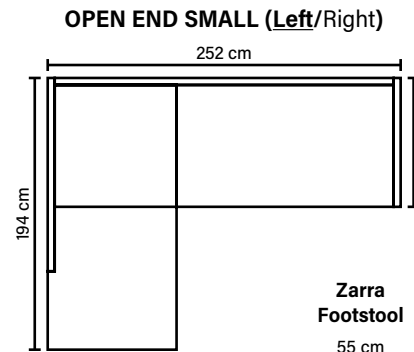

bellus®

Spring breakage guarantee

**SEAT**  
Cloud System:  
Pocket springs + HR Foam 35 kg  
covered with memory foam  
and 200 g fiber

**BACK**  
Siliconized polyester fiber

**ARMREST**  
Foam 25-30 kg

**FRAME**  
Plywood + wood  
+ foam 25 kg

**LEG OPTIONS**

**COMBINATIONS**

Choose from available sofa models.  
All measurements are approximate.

**Standard leg: 14**  
wooden  
height 16 cm

**Optional leg: 15**  
metal  
height 17 cm

Available in fabrics & leathers