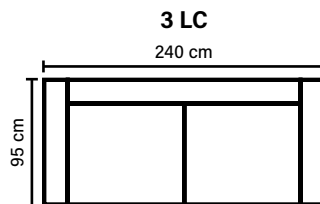

No-Sag springs

LEG OPTIONS

COMBINATIONS

Choose from available sofa models.

Lorenzo Footstool

Standard leg: 14
wooden
height 16 cm

Optional leg: 15
metal
height 17 cm

Available in fabrics & leathers
All measurements are approximate