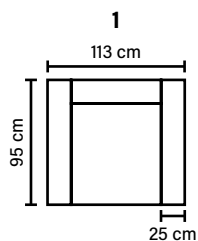

No-Sag springs

LEG OPTIONS

COMBINATIONS

Choose from available sofa models.

Lorenzo Footstool

Standard leg: 14
wooden
height 16 cm

Optional leg: 15
metal
height 17 cm

Available in fabrics & leathers
All measurements are approximate