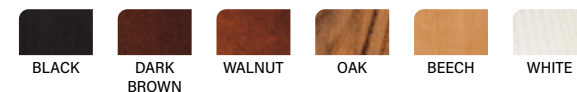

No-Sag springs

LEG OPTIONS

COMBINATIONS

Choose from available sofa models.

Lorenzo Footstool

Standard leg: 14
wooden
height 16 cm

Optional leg: 15
metal
height 17 cm

Available in fabrics & leathers
All measurements are approximate

Wooden leg colors

Metal leg colors