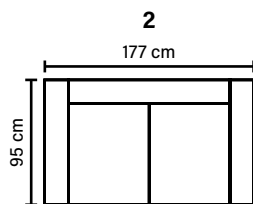

No-Sag springs

LEG OPTIONS

COMBINATIONS

Choose from available sofa models.

Lorenzo Footstool

Standard leg: 14
wooden
height 16 cm

Optional leg: 15
metal
height 17 cm

Available in fabrics & leathers
All measurements are approximate