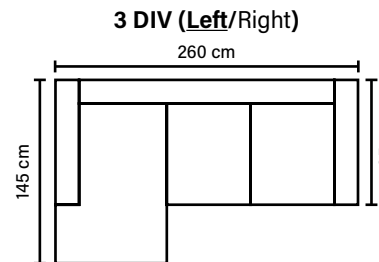

No-Sag springs

LEG OPTIONS

COMBINATIONS

Choose from available sofa models.

Lorenzo Footstool

Standard leg: 14
wooden
height 16 cm

Optional leg: 15
metal
height 17 cm

Available in fabrics & leathers
All measurements are approximate