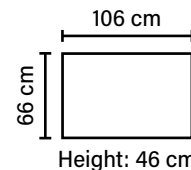

No-Sag springs

LEG OPTIONS

COMBINATIONS

Choose from available sofa models.

Lorenzo Footstool

Standard leg: 14
wooden
height 16 cm

Optional leg: 15
metal
height 17 cm

Available in fabrics & leathers
All measurements are approximate