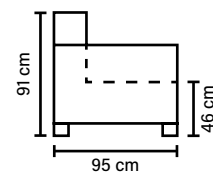

No-Sag springs

LEG OPTIONS

COMBINATIONS

Choose from available sofa models.

Lorenzo Footstool

Standard leg: 14
wooden
height 16 cm

Optional leg: 15
metal
height 17 cm

Available in fabrics & leathers
All measurements are approximate