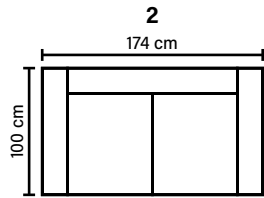

COMBINATIONS

Choose from available sofa models.