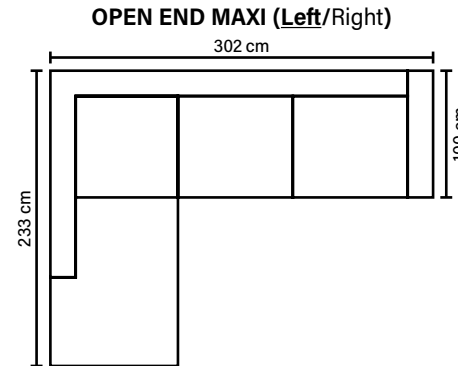

DECO PILLOWS

Not included in this sofa model
Additional pillows can be ordered separately

ARMREST

Foam 25-30 kg

ARMREST PILLOW

Foam 25 kg + siliconized polyester fiber 300-600 g

FRAME

Plywood + wood + foam 25 kg

LEG OPTIONS

Standard leg: 15

metal
height 17 cm

Available in fabrics & leathers
All measurements are approximate