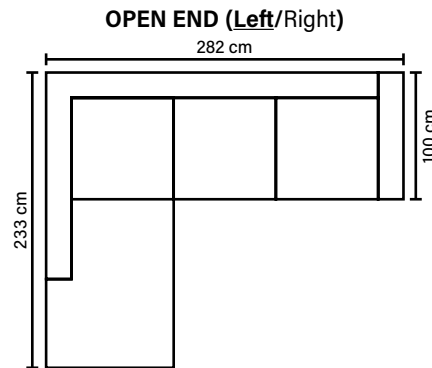

DECO PILLOWS

Not included in this sofa model
Additional pillows can be ordered separately

ARMREST

Foam 25-30 kg

ARMREST PILLOW

Foam 25 kg + siliconized polyester fiber 300-600 g

FRAME

Plywood + wood + foam 25 kg

LEG OPTIONS

Standard leg: 15

metal
height 17 cm

Available in fabrics & leathers
All measurements are approximate