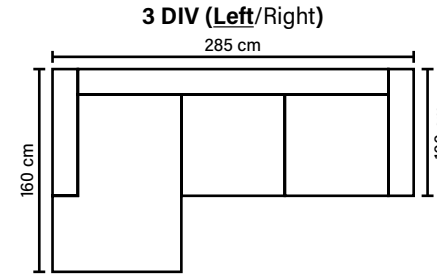

COMBINATIONS

Choose from available sofa models.