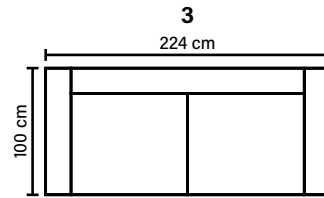

COMBINATIONS

Choose from available sofa models.