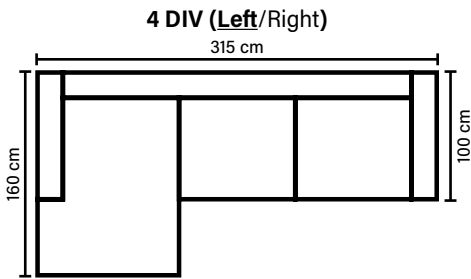

DECO PILLOWS

Not included in this sofa model
Additional pillows can be ordered separately

ARMREST

Foam 25-30 kg

ARMREST PILLOW

Foam 25 kg + siliconized polyester fiber 300-600 g

FRAME

Plywood + wood + foam 25 kg

LEG OPTIONS

Standard leg: 15

metal
height 17 cm

Available in fabrics & leathers
All measurements are approximate