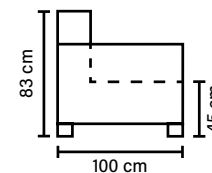

COMBINATIONS

Choose from available sofa models.