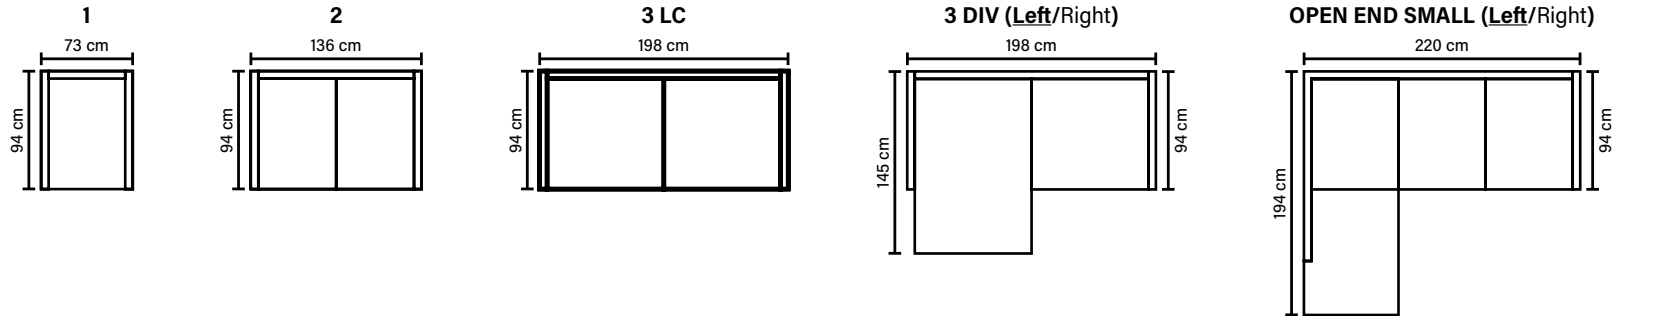

Eye-pleasing
comfort

SEAT

HR foam 35 kg + mix of feathers and shredded foam

BACK

Mix of feathers and shredded foam
Loose seat cushions and loose back cushions

DECO PILLOWS

1 deco pillow per armrest size 60x50 cm
Note: Cumulus 1 has no deco pillows
Additional pillows can be ordered separately

COMBINATIONS

Choose from available sofa models.
(All measurements are approximate)