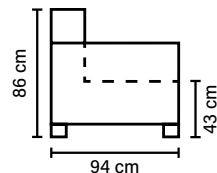

LEG OPTIONS