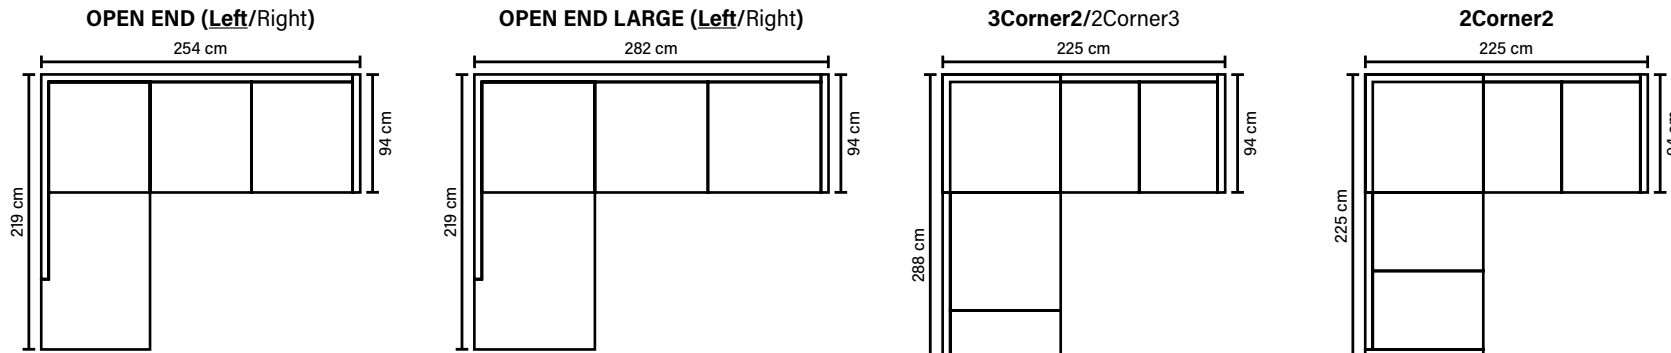

Eye-pleasing
comfort

SEAT

HR foam 35 kg + mix of feathers and shredded foam

BACK

Mix of feathers and shredded foam
Loose seat cushions and loose back cushions

DECO PILLOWS

1 deco pillow per armrest size 60x50 cm
Note: Cumulus 1 has no deco pillows
Additional pillows can be ordered separately

COMBINATIONS

Choose from available sofa models.
(All measurements are approximate)

ARMREST

Foam 25 kg

FRAME

Plywood + wood
No-Sag springs

NECKREST

Mix of feathers and shredded foam