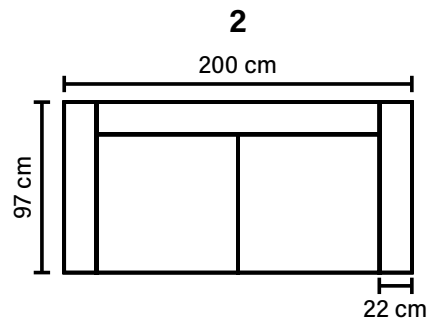

SEAT
HR Foam 35 kg + ERX foam 40 kg covered with 300 g fiber

BACK
Foam 25 kg covered with 300-1200 g fiber
Fixed seat cushions, fixed back cushions

DECO PILLOWS
Not included in this sofa model
Additional pillows can be ordered separately

ARMREST
Foam 25-30 kg

FRAME
Plywood + wood + foam 25 kg

LEG OPTIONS

Standard leg: 115
metal
height 15 cm

Optional leg: 15
metal
height 17 cm

Optional leg: 51
wooden
height 12 cm

Available in fabrics & leathers
All measurements are approximate