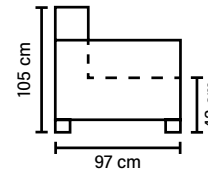

COMBINATIONS

Choose from available sofa models.