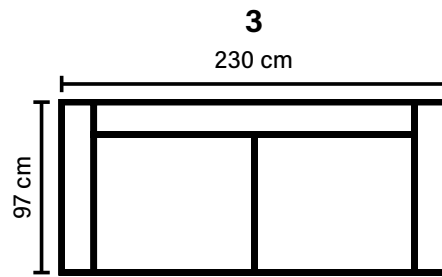

SEAT
HR Foam 35 kg + ERX foam 40 kg covered with 300 g fiber

BACK
Foam 25 kg covered with 300-1200 g fiber
Fixed seat cushions, fixed back cushions

DECO PILLOWS
Not included in this sofa model
Additional pillows can be ordered separately

ARMREST
Foam 25-30 kg

FRAME
Plywood + wood + foam 25 kg

LEG OPTIONS

Standard leg: 115
metal
height 15 cm

Optional leg: 15
metal
height 17 cm

Optional leg: 51
wooden
height 12 cm

Available in fabrics & leathers
All measurements are approximate