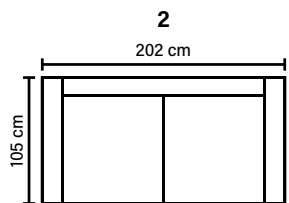

* Chaiselong: in case of leather sofa, please choose right or left hand - can not be made both-sided (fabrics Bull or Reno included).

SEAT STANDARD SEAT

HR foam 35 kg covered with 200 g fiber

OPTIONAL SEAT

Cloud System:

Pocket springs + HR Foam 35 kg covered with memory foam and 200 g fiber

Loose seat cushions and loose back cushions

BACK

Siliconized polyester fiber

DECO PILLOWS

1 deco pillow per armrest size 40x40 cm

1 deco pillow per corner size 40x40 cm

ARMREST

Foam 25-30 kg

FRAME

Plywood + wood

No-Sag springs

LEG OPTIONS

Standard leg: 15
metal
height 17 cm

Optional leg: 14
wooden
height 16 cm

Available in fabrics & leathers
All measurements are approximate