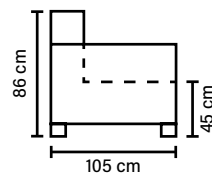

* Chaiselong: in case of leather sofa, please choose right or left hand - can not be made both-sided (fabrics Bull or Reno included).

SEAT STANDARD SEAT

HR foam 35 kg covered with 200 g fiber

OPTIONAL SEAT

Cloud System:

Pocket springs + HR Foam 35 kg covered with memory foam and 200 g fiber

Loose seat cushions and loose back cushions

BACK

Siliconized polyester fiber

DECO PILLOWS

1 deco pillow per armrest size 40x40 cm

1 deco pillow per corner size 40x40 cm

ARMREST

Foam 25-30 kg

FRAME

Plywood + wood

No-Sag springs

LEG OPTIONS

Standard leg: 15
metal
height 17 cm

Optional leg: 14
wooden
height 16 cm

Available in fabrics & leathers
All measurements are approximate