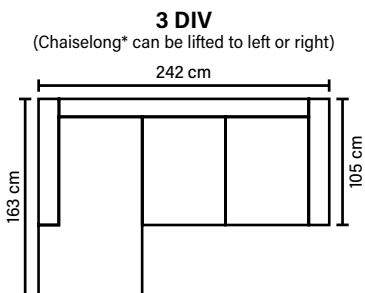

* Chaiselong: in case of leather sofa, please choose right or left hand - can not be made both-sided (fabrics Bull or Reno included).

SEAT STANDARD SEAT

HR foam 35 kg covered with 200 g fiber

OPTIONAL SEAT

Cloud System:

Pocket springs + HR Foam 35 kg covered with memory foam and 200 g fiber

Loose seat cushions and loose back cushions

BACK

Siliconized polyester fiber

DECO PILLOWS

1 deco pillow per armrest size 40x40 cm

1 deco pillow per corner size 40x40 cm

ARMREST

Foam 25-30 kg

FRAME

Plywood + wood

No-Sag springs

LEG OPTIONS

Standard leg: 15
metal
height 17 cm

Optional leg: 14
wooden
height 16 cm

Available in fabrics & leathers
All measurements are approximate

Wooden leg colors

BLACK DARK BROWN WALNUT OAK BEECH WHITE

Metal leg colors

STAINLESS STEEL MATTE BLACK