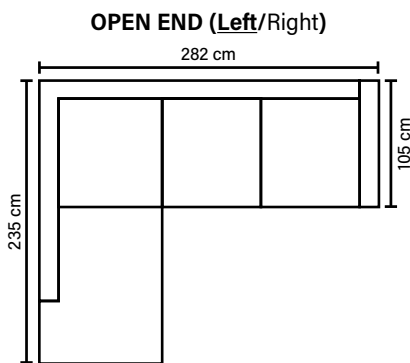

* Chaiselong: in case of leather sofa, please choose right or left hand - can not be made both-sided (fabrics Bull or Reno included).

SEAT STANDARD SEAT

HR foam 35 kg covered with 200 g fiber

OPTIONAL SEAT

Cloud System:

Pocket springs + HR Foam 35 kg covered with memory foam and 200 g fiber

Loose seat cushions and loose back cushions

BACK

Siliconized polyester fiber

DECO PILLOWS

1 deco pillow per armrest size 40x40 cm

1 deco pillow per corner size 40x40 cm

ARMREST

Foam 25-30 kg

FRAME

Plywood + wood

No-Sag springs

LEG OPTIONS

Standard leg: 15
metal
height 17 cm

Optional leg: 14
wooden
height 16 cm

Available in fabrics & leathers
All measurements are approximate

Wooden leg colors

BLACK DARK BROWN WALNUT OAK BEECH WHITE

Metal leg colors

STAINLESS STEEL MATTE BLACK