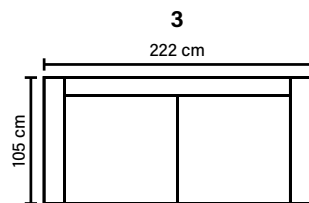

* Chaiselong: in case of leather sofa, please choose right or left hand - can not be made both-sided (fabrics Bull or Reno included).

SEAT STANDARD SEAT

HR foam 35 kg covered with 200 g fiber

OPTIONAL SEAT

Cloud System:

Pocket springs + HR Foam 35 kg covered with memory foam and 200 g fiber

Loose seat cushions and loose back cushions

BACK

Siliconized polyester fiber

DECO PILLOWS

1 deco pillow per armrest size 40x40 cm

1 deco pillow per corner size 40x40 cm

ARMREST

Foam 25-30 kg

FRAME

Plywood + wood

No-Sag springs

LEG OPTIONS

Standard leg: 15
metal
height 17 cm

Optional leg: 14
wooden
height 16 cm

Available in fabrics & leathers
All measurements are approximate