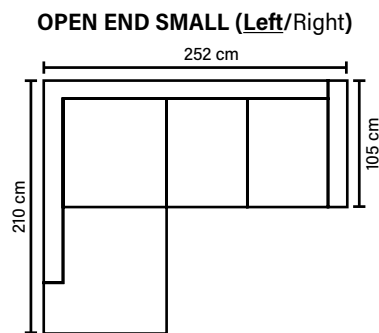

* Chaiselong: in case of leather sofa, please choose right or left hand - can not be made both-sided (fabrics Bull or Reno included).

SEAT STANDARD SEAT

HR foam 35 kg covered with 200 g fiber

OPTIONAL SEAT

Cloud System:

Pocket springs + HR Foam 35 kg covered with memory foam and 200 g fiber

Loose seat cushions and loose back cushions

BACK

Siliconized polyester fiber

DECO PILLOWS

1 deco pillow per armrest size 40x40 cm

1 deco pillow per corner size 40x40 cm

ARMREST

Foam 25-30 kg

FRAME

Plywood + wood

No-Sag springs

LEG OPTIONS

Standard leg: 15
metal
height 17 cm

Optional leg: 14
wooden
height 16 cm

Available in fabrics & leathers
All measurements are approximate

Wooden leg colors

BLACK DARK BROWN WALNUT OAK BEECH WHITE

Metal leg colors

STAINLESS STEEL MATTE BLACK