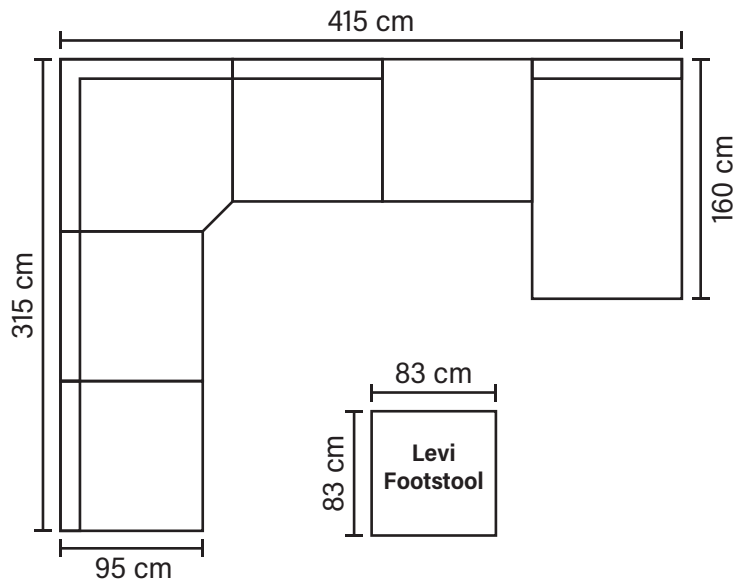

# LEVI MODULES AND COMBINATIONS

Choose from available sofa models

**Armrest**

**Corner**

**1**

**Lounger**

**DIV**

**1 - 1 - Corner - 1 - Lounger - DIV**  
/ DIV - Lounger - 1 - Corner - 1 - 1

**1 - Lounger - Corner - Lounger - DIV**  
/ DIV - Lounger - Corner - Lounger - 1

**Armrest - 1 - Lounger - 1 - Armrest**  
(Left) (Right)

**DIV - 1 - 1 / 1 - 1 - DIV**

\* All measurements are approximate