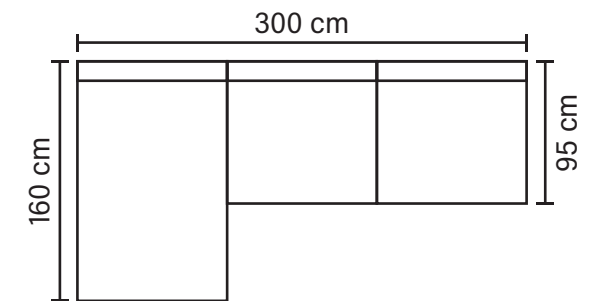

# LEVI MODULES AND COMBINATIONS

Choose from available sofa models

**Armrest**

**Corner**

**1**

**Lounger**

**DIV**

**1 - 1 - Corner - 1 - Lounger - DIV**  
/ DIV - Lounger - 1 - Corner - 1 - 1

**1 - Lounger - Corner - Lounger - DIV**  
/ DIV - Lounger - Corner - Lounger - 1

**Armrest - 1 - Lounger - 1 - Armrest**  
(Left) (Right)

**DIV - 1 - 1 / 1 - 1 - DIV**

\* All measurements are approximate