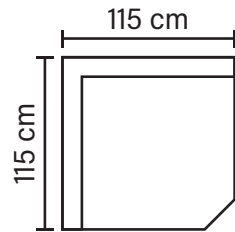

# LEVI MODULES AND COMBINATIONS

Choose from available sofa models

**Armrest**

**Corner**

**1**

**Lounger**

**DIV**

**1 - 1 - Corner - 1 - Lounger - DIV**  
/ DIV - Lounger - 1 - Corner - 1 - 1

**1 - Lounger - Corner - Lounger - DIV**  
/ DIV - Lounger - Corner - Lounger - 1

**Armrest - 1 - Lounger - 1 - Armrest**  
(Left) (Right)

**DIV - 1 - 1 / 1 - 1 - DIV**

\* All measurements are approximate