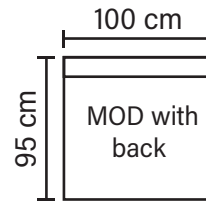

# LEVI MODULES AND COMBINATIONS

Choose from available sofa models

**Armrest**

**Corner**

**1**

**Lounger**

**DIV**

**1 - 1 - Corner - 1 - Lounger - DIV**  
/ DIV - Lounger - 1 - Corner - 1 - 1

**1 - Lounger - Corner - Lounger - DIV**  
/ DIV - Lounger - Corner - Lounger - 1

**Armrest - 1 - Lounger - 1 - Armrest**  
(Left) (Right)

**DIV - 1 - 1 / 1 - 1 - DIV**

\* All measurements are approximate