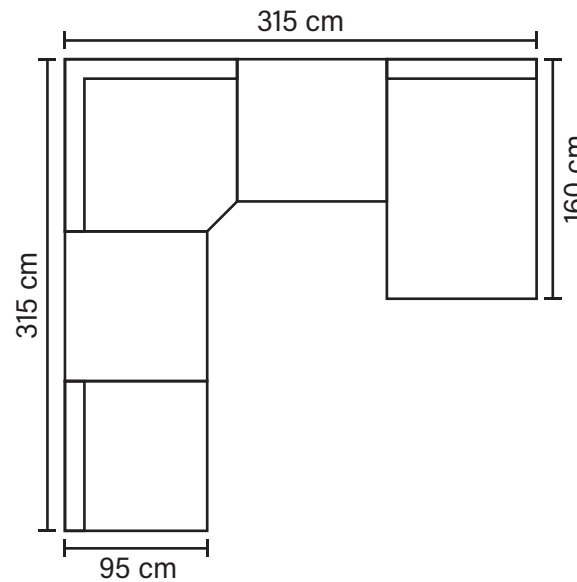

# LEVI MODULES AND COMBINATIONS

Choose from available sofa models

**Armrest**

**Corner**

**1**

**Lounger**

**DIV**

**1 - 1 - Corner - 1 - Lounger - DIV**  
/ DIV - Lounger - 1 - Corner - 1 - 1

**1 - Lounger - Corner - Lounger - DIV**  
/ DIV - Lounger - Corner - Lounger - 1

**Armrest - 1 - Lounger - 1 - Armrest**  
(Left) (Right)

**DIV - 1 - 1 / 1 - 1 - DIV**

\* All measurements are approximate