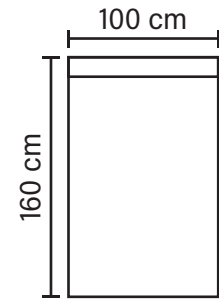

# LEVI MODULES AND COMBINATIONS

Choose from available sofa models

**Armrest**

**Corner**

**1**

**Lounger**

**DIV**

**1 - 1 - Corner - 1 - Lounger - DIV**  
/ DIV - Lounger - 1 - Corner - 1 - 1

**1 - Lounger - Corner - Lounger - DIV**  
/ DIV - Lounger - Corner - Lounger - 1

**Armrest - 1 - Lounger - 1 - Armrest**  
(Left) (Right)

**DIV - 1 - 1 / 1 - 1 - DIV**

\* All measurements are approximate