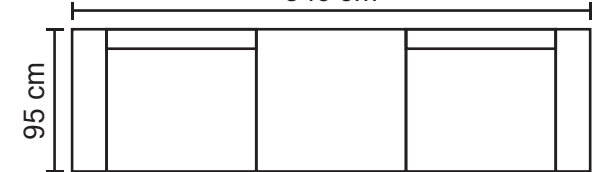

# LEVI MODULES AND COMBINATIONS

Choose from available sofa models

**Armrest**

**Corner**

**1**

**Lounger**

**DIV**

**1 - 1 - Corner - 1 - Lounger - DIV**  
/ DIV - Lounger - 1 - Corner - 1 - 1

**1 - Lounger - Corner - Lounger - DIV**  
/ DIV - Lounger - Corner - Lounger - 1

**Armrest - 1 - Lounger - 1 - Armrest**  
(Left) (Right)

**DIV - 1 - 1 / 1 - 1 - DIV**

\* All measurements are approximate