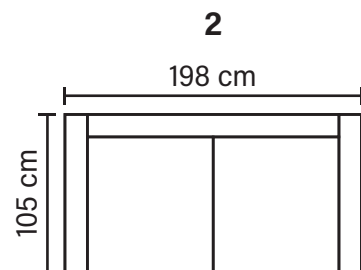

PRIO COMBINATIONS

Choose from available sofa models

* Chaiselong: in case of leather sofa, please choose right or left hand - can not be made both-sided (fabrics Bull or Reno included).

** All measurements are approximate