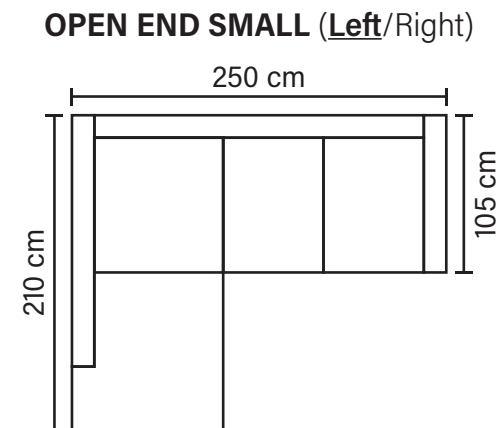

PRIO COMBINATIONS

Choose from available sofa models

* Chaiselong: in case of leather sofa, please choose right or left hand - can not be made both-sided (fabrics Bull or Reno included).

** All measurements are approximate