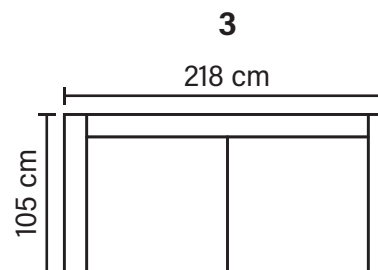

PRIO COMBINATIONS

Choose from available sofa models

* Chaiselong: in case of leather sofa, please choose right or left hand - can not be made both-sided (fabrics Bull or Reno included).

** All measurements are approximate