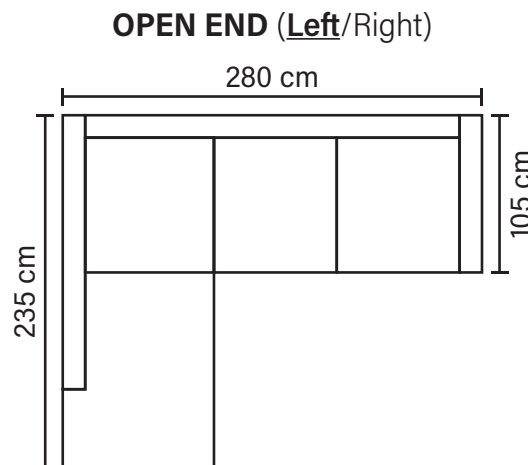

PRIO COMBINATIONS

Choose from available sofa models

* Chaiselong: in case of leather sofa, please choose right or left hand - can not be made both-sided (fabrics Bull or Reno included).

** All measurements are approximate