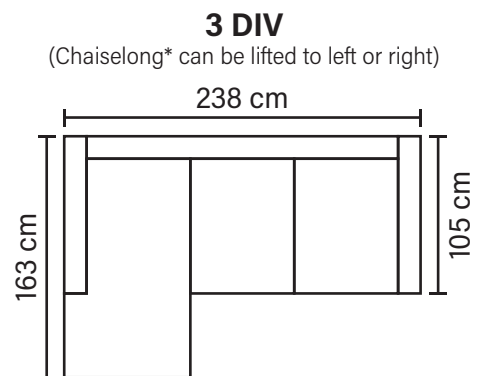

PRIO COMBINATIONS

Choose from available sofa models

* Chaiselong: in case of leather sofa, please choose right or left hand - can not be made both-sided (fabrics Bull or Reno included).

** All measurements are approximate