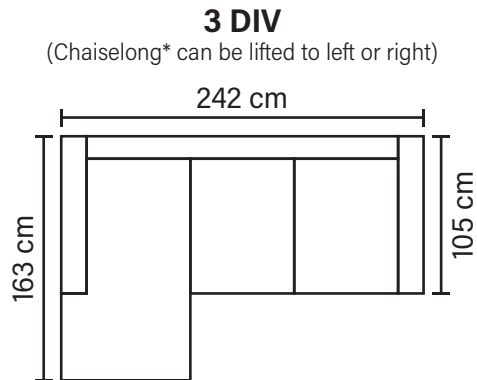

ASPEN COMBINATIONS

Choose from available sofa models

* Chaiselong: in case of leather sofa, please choose right or left hand - can not be made both-sided (fabrics Bull or Reno included).

** All measurements are approximate