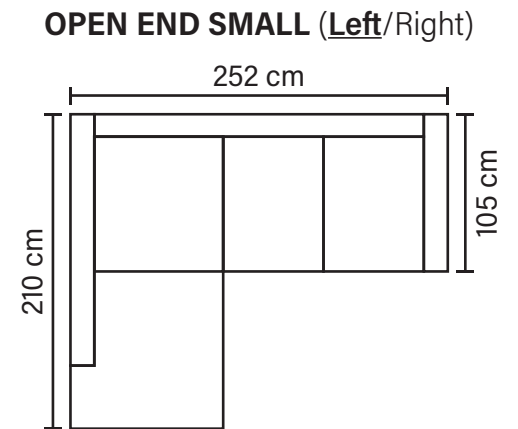

ASPEN COMBINATIONS

Choose from available sofa models

* Chaiselong: in case of leather sofa, please choose right or left hand - can not be made both-sided (fabrics Bull or Reno included).

** All measurements are approximate