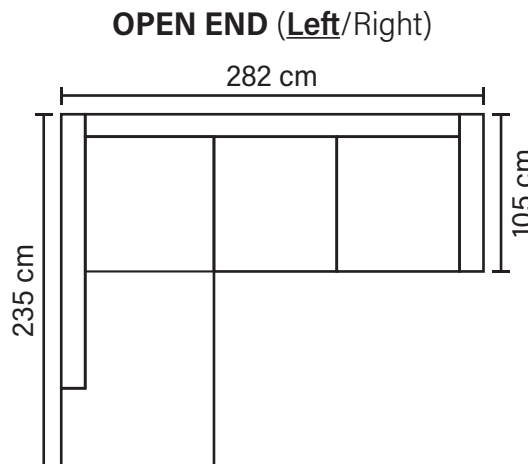

ASPEN COMBINATIONS

Choose from available sofa models

* Chaiselong: in case of leather sofa, please choose right or left hand - can not be made both-sided (fabrics Bull or Reno included).

** All measurements are approximate