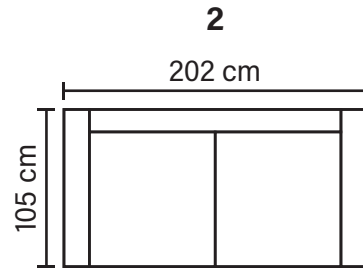

ASPEN COMBINATIONS

Choose from available sofa models

* Chaiselong: in case of leather sofa, please choose right or left hand - can not be made both-sided (fabrics Bull or Reno included).

** All measurements are approximate