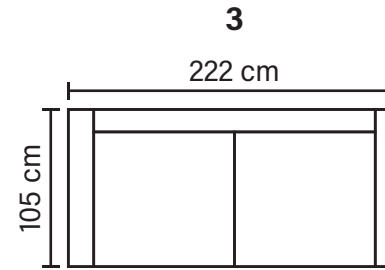

ASPEN COMBINATIONS

Choose from available sofa models

* Chaiselong: in case of leather sofa, please choose right or left hand - can not be made both-sided (fabrics Bull or Reno included).

** All measurements are approximate