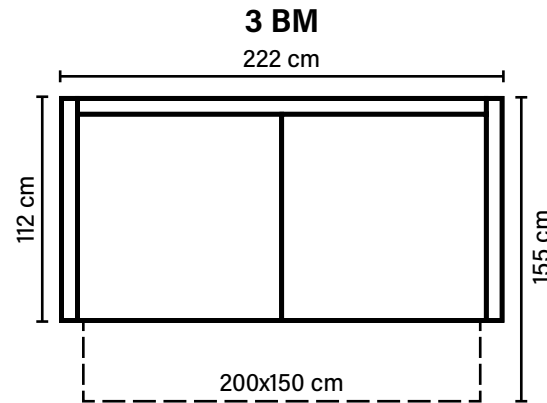

## COMBINATIONS

Choose from available sofa models.

**SEAT/BED**  
HR Foam 35 kg + ERX Foam 40 kg covered with 200 g fiber

**BACK**  
Siliconized polyester fiber

Fixed seat cushions and loose back cushions