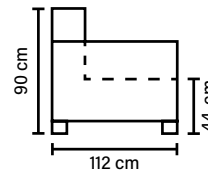

## COMBINATIONS

Choose from available sofa models.

**SEAT/BED**  
HR Foam 35 kg + ERX Foam 40 kg covered with 200 g fiber

**BACK**  
Siliconized polyester fiber

Fixed seat cushions and loose back cushions