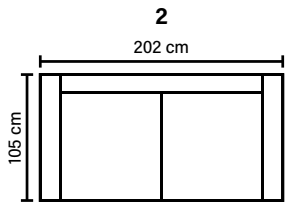

COMBINATIONS

Choose from available sofa models.