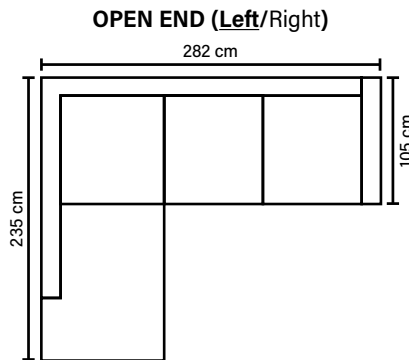

COMBINATIONS

Choose from available sofa models.