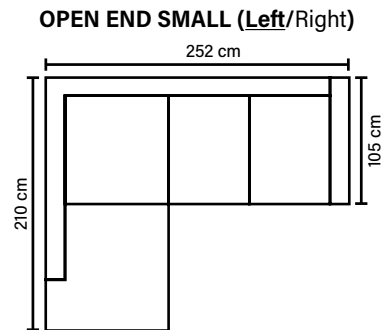

COMBINATIONS

Choose from available sofa models.