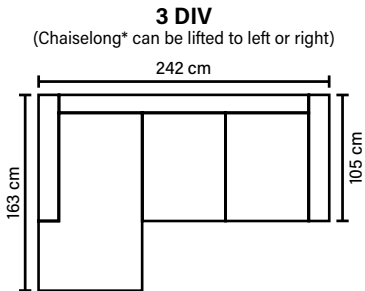

COMBINATIONS

Choose from available sofa models.