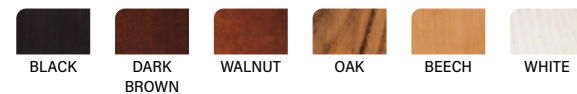

1 deco pillow per corner size 40x40 cm

ARMREST

Foam 25-30 kg

FRAME

Plywood + wood

No-Sag springs

LEG OPTIONS

Standard leg: 15
metal
height 17 cm

Optional leg: 14
wooden
height 16 cm

Available in fabrics & leathers
All measurements are approximate

Wooden leg colors

Metal leg colors