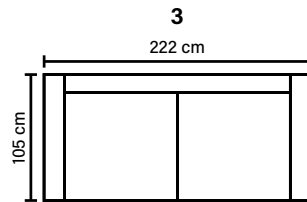

COMBINATIONS

Choose from available sofa models.