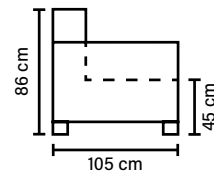

COMBINATIONS

Choose from available sofa models.