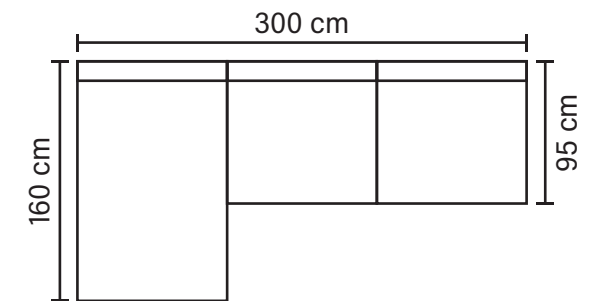

LEVI MODULES AND COMBINATIONS

Choose from available sofa models

Armrest

Corner

1

Lounger

DIV

1 - 1 - Corner - 1 - Lounger - DIV
/ DIV - Lounger - 1 - Corner - 1 - 1

1 - Lounger - Corner - Lounger - DIV
/ DIV - Lounger - Corner - Lounger - 1

Armrest - 1 - Lounger - 1 - Armrest
(Left) (Right)

DIV - 1 - 1 / 1 - 1 - DIV

* All measurements are approximate

Available in fabrics & leathers