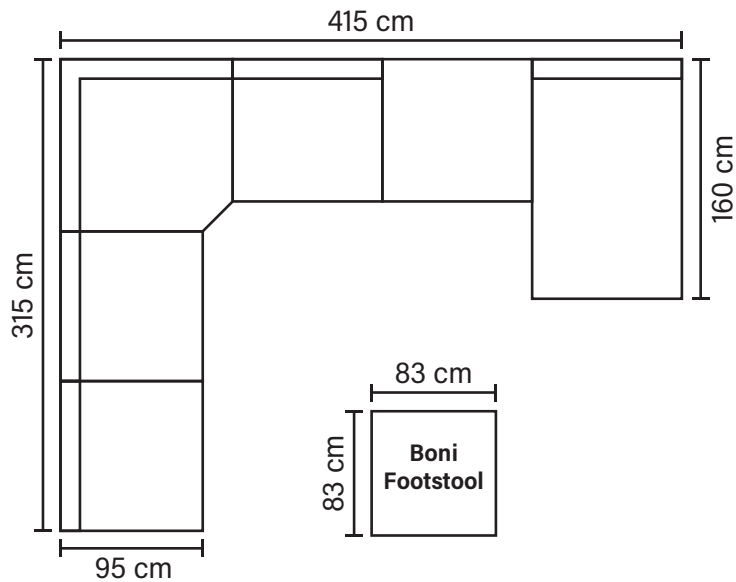

LEVI MODULES AND COMBINATIONS

Choose from available sofa models

Armrest

Corner

1

Lounger

DIV

1 - 1 - Corner - 1 - Lounger - DIV
/ DIV - Lounger - 1 - Corner - 1 - 1

1 - Lounger - Corner - Lounger - DIV
/ DIV - Lounger - Corner - Lounger - 1

Armrest - 1 - Lounger - 1 - Armrest
(Left) (Right)

DIV - 1 - 1 / 1 - 1 - DIV

* All measurements are approximate

Available in fabrics & leathers