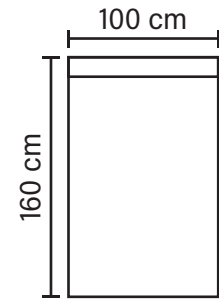

LEVI MODULES AND COMBINATIONS

Choose from available sofa models

Armrest

Corner

1

Lounger

DIV

1 - 1 - Corner - 1 - Lounger - DIV
/ DIV - Lounger - 1 - Corner - 1 - 1

1 - Lounger - Corner - Lounger - DIV
/ DIV - Lounger - Corner - Lounger - 1

Armrest - 1 - Lounger - 1 - Armrest
(Left) (Right)

DIV - 1 - 1 / 1 - 1 - DIV

* All measurements are approximate

Available in fabrics & leathers