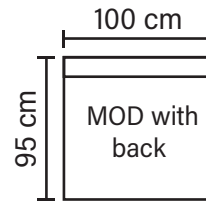

LEVI MODULES AND COMBINATIONS

Choose from available sofa models

Armrest

Corner

1

Lounger

DIV

1 - 1 - Corner - 1 - Lounger - DIV
/ DIV - Lounger - 1 - Corner - 1 - 1

1 - Lounger - Corner - Lounger - DIV
/ DIV - Lounger - Corner - Lounger - 1

Armrest - 1 - Lounger - 1 - Armrest
(Left) (Right)

DIV - 1 - 1 / 1 - 1 - DIV

* All measurements are approximate

Available in fabrics & leathers