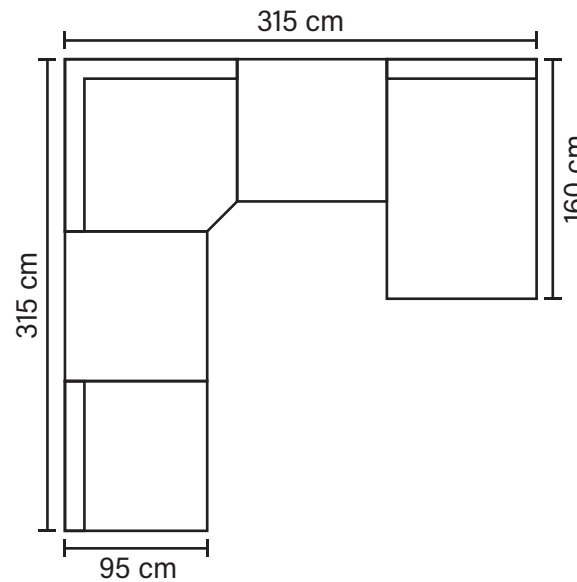

LEVI MODULES AND COMBINATIONS

Choose from available sofa models

Armrest

Corner

1

Lounger

DIV

1 - 1 - Corner - 1 - Lounger - DIV
/ DIV - Lounger - 1 - Corner - 1 - 1

1 - Lounger - Corner - Lounger - DIV
/ DIV - Lounger - Corner - Lounger - 1

Armrest - 1 - Lounger - 1 - Armrest
(Left) (Right)

DIV - 1 - 1 / 1 - 1 - DIV

* All measurements are approximate

Available in fabrics & leathers