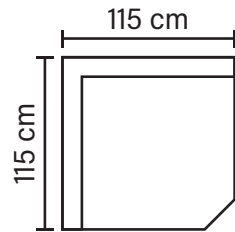

LEVI MODULES AND COMBINATIONS

Choose from available sofa models

Armrest

Corner

1

Lounger

DIV

1 - 1 - Corner - 1 - Lounger - DIV
/ DIV - Lounger - 1 - Corner - 1 - 1

1 - Lounger - Corner - Lounger - DIV
/ DIV - Lounger - Corner - Lounger - 1

Armrest - 1 - Lounger - 1 - Armrest
(Left) (Right)

DIV - 1 - 1 / 1 - 1 - DIV

* All measurements are approximate

Available in fabrics & leathers