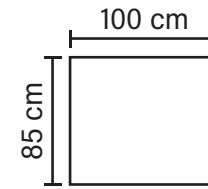

LEVI MODULES AND COMBINATIONS

Choose from available sofa models

Armrest

Corner

1

Lounger

DIV

1 - 1 - Corner - 1 - Lounger - DIV
/ DIV - Lounger - 1 - Corner - 1 - 1

1 - Lounger - Corner - Lounger - DIV
/ DIV - Lounger - Corner - Lounger - 1

Armrest - 1 - Lounger - 1 - Armrest
(Left) (Right)

DIV - 1 - 1 / 1 - 1 - DIV

* All measurements are approximate

Available in fabrics & leathers