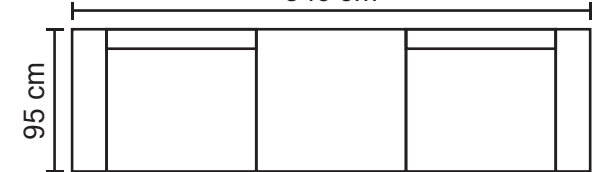

LEVI MODULES AND COMBINATIONS

Choose from available sofa models

Armrest

Corner

1

Lounger

DIV

1 - 1 - Corner - 1 - Lounger - DIV
/ DIV - Lounger - 1 - Corner - 1 - 1

1 - Lounger - Corner - Lounger - DIV
/ DIV - Lounger - Corner - Lounger - 1

Armrest - 1 - Lounger - 1 - Armrest
(Left) (Right)

DIV - 1 - 1 / 1 - 1 - DIV

* All measurements are approximate

Available in fabrics & leathers