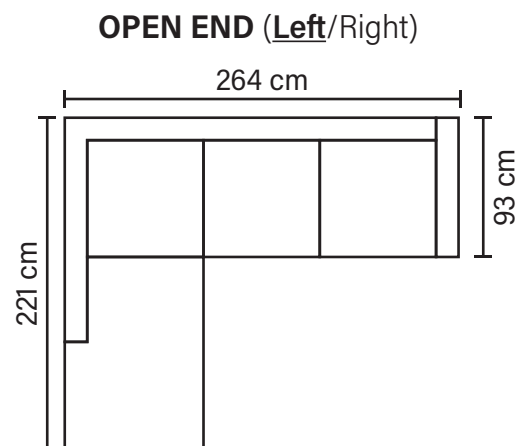

# HUDSON COMBINATIONS

Choose from available sofa models

\* Chaiselong: in case of leather sofa, please choose right or left hand - can not be made both-sided (fabrics Bull or Reno included).

\*\* All measurements are approximate