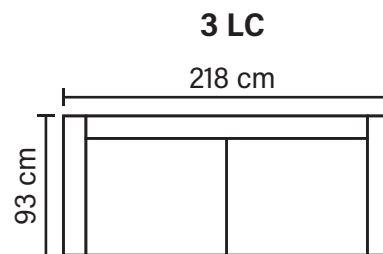

# HUDSON COMBINATIONS

Choose from available sofa models

\* Chaiselong: in case of leather sofa, please choose right or left hand - can not be made both-sided (fabrics Bull or Reno included).

\*\* All measurements are approximate