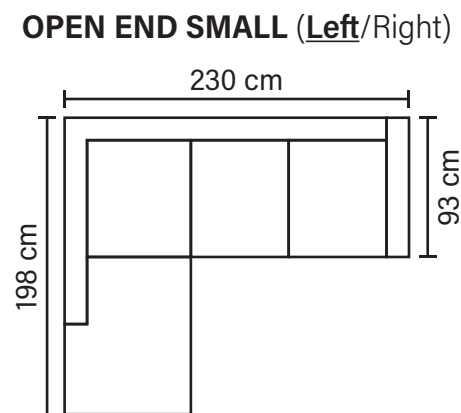

# HUDSON COMBINATIONS

Choose from available sofa models

\* Chaiselong: in case of leather sofa, please choose right or left hand - can not be made both-sided (fabrics Bull or Reno included).

\*\* All measurements are approximate