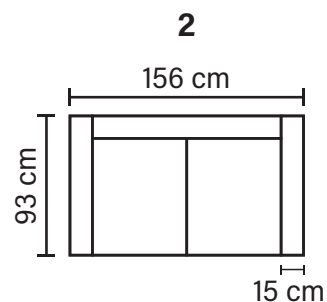

# HUDSON COMBINATIONS

Choose from available sofa models

\* Chaiselong: in case of leather sofa, please choose right or left hand - can not be made both-sided (fabrics Bull or Reno included).

\*\* All measurements are approximate