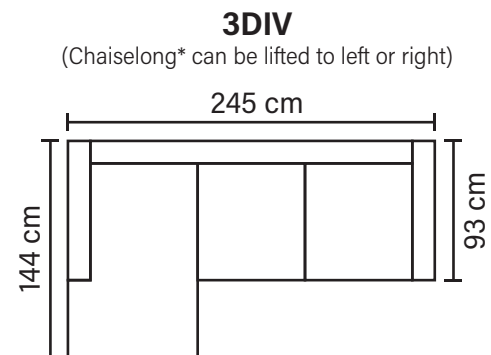

# HUDSON COMBINATIONS

Choose from available sofa models

\* Chaiselong: in case of leather sofa, please choose right or left hand - can not be made both-sided (fabrics Bull or Reno included).

\*\* All measurements are approximate