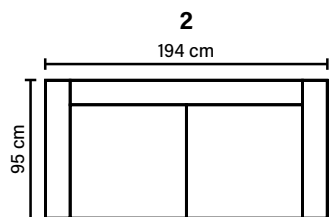

keep
your sofa
looking great

bellus®

Spring breakage guarantee

SEAT

STANDARD: Cloud System:

Pocket springs + HR Foam 35 kg covered with memory foam and 200 g fiber

OPTIONAL: Cloud^{Plus} System:

Pocket springs + HR Foam 35 kg + on top feather mixed with shredded foam

BACK

Siliconized polyester fiber

Loose seat cushions and loose back cushions

DECO PILLOWS

1 deco pillow per armrest size 40x40 cm

1 deco pillow per corner size 40x40 cm

ARMREST

Foam 25-30 kg

FRAME

Plywood + wood

No-Sag springs

LEG OPTIONS

Standard leg: 122 metal height 17 cm

COMBINATIONS

Choose from available sofa models.

OPEN END (Left/Right)

OPEN END SMALL (Left/Right)

Available in fabrics & leathers
All measurements are approximate

Metal leg colors

MATTE BLACK