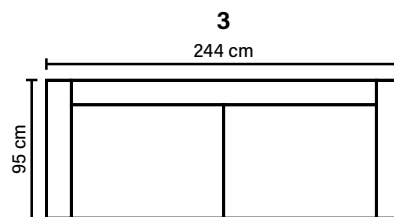

keep
your sofa
looking great

bellus®

Spring breakage guarantee

SEAT

STANDARD: Cloud System:

Pocket springs + HR Foam 35 kg covered with memory foam and 200 g fiber

OPTIONAL: Cloud^{Plus} System:

Pocket springs + HR Foam 35 kg + on top feather mixed with shredded foam

BACK

Siliconized polyester fiber

Loose seat cushions and loose back cushions

DECO PILLOWS

1 deco pillow per armrest size 40x40 cm

1 deco pillow per corner size 40x40 cm

ARMREST

Foam 25-30 kg

FRAME

Plywood + wood

No-Sag springs

LEG OPTIONS

Standard leg: 122 metal height 17 cm

COMBINATIONS

Choose from available sofa models.

OPEN END (Left/Right)

OPEN END SMALL (Left/Right)

Available in fabrics & leathers
All measurements are approximate

Metal leg colors

MATTE BLACK