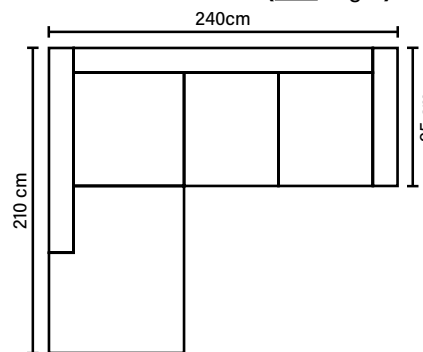

OPEN END SMALL (Left/Right)

Available in fabrics & leathers
All measurements are approximate

Metal leg colors

MATTE BLACK