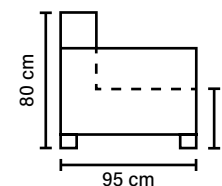

OPEN END SMALL (Left/Right)

Available in fabrics & leathers
All measurements are approximate

Metal leg colors

MATTE BLACK