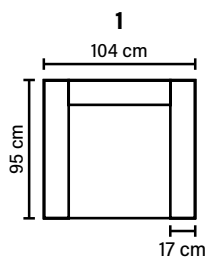

keep
your sofa
looking great

bellus®

Spring breakage guarantee

SEAT

STANDARD: Cloud System:

Pocket springs + HR Foam 35 kg covered with memory foam and 200 g fiber

OPTIONAL: Cloud^{Plus} System:

Pocket springs + HR Foam 35 kg + on top feather mixed with shredded foam

BACK

Siliconized polyester fiber

Loose seat cushions and loose back cushions

DECO PILLOWS

1 deco pillow per armrest size 40x40 cm

1 deco pillow per corner size 40x40 cm

ARMREST

Foam 25-30 kg

FRAME

Plywood + wood

No-Sag springs

LEG OPTIONS

Standard leg: 122 metal height 17 cm

COMBINATIONS

Choose from available sofa models.

OPEN END (Left/Right)

OPEN END SMALL (Left/Right)

Available in fabrics & leathers
All measurements are approximate

Metal leg colors

MATTE BLACK