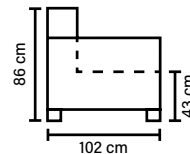

SEAT

HR Foam 35 kg + ERX Foam 40 kg
covered with 200 g fiber

BACK

Siliconized polyester fiber

Loose seat cushions and loose back cushions

DECO PILLOWS

2 deco pillows per armrest size 65x55 cm

ARMREST