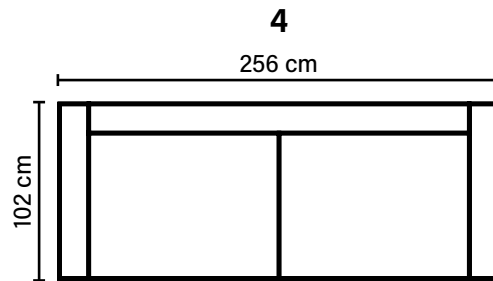

SEAT

HR Foam 35 kg + ERX Foam 40 kg
covered with 200 g fiber

BACK

Siliconized polyester fiber

Loose seat cushions and loose back cushions

DECO PILLOWS

2 deco pillows per armrest size 65x55 cm

ARMREST