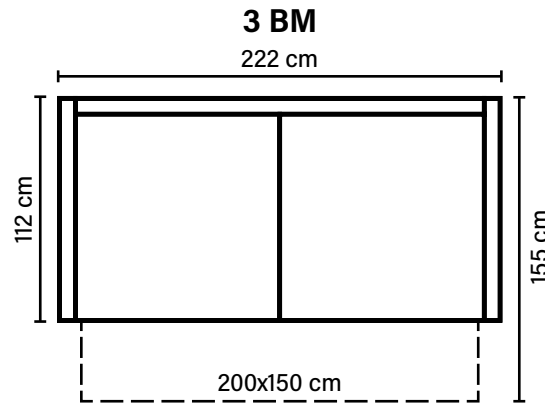

bellus®

Sleek proportions
for sitting and snoozing

COMBINATIONS

Choose from available sofa models.

www.bellus.com

SEAT/BED

HR Foam 35 kg + ERX Foam 40 kg covered with 200 g fiber

BACK

Siliconized polyester fiber

Fixed seat cushions and loose back cushions

DECO PILLOWS

Not included in this sofa model
Additional pillows can be ordered separately

ARMREST

Foam 25-30 kg

FRAME

Plywood + wood
Slats

LEG OPTIONS

Standard leg: 121
wooden
height 14 cm

Available in fabrics & leathers
All measurements are approximate

Wooden leg colors