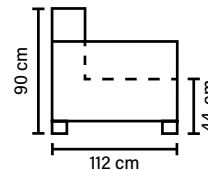

bellus®

Sleek proportions
for sitting and snoozing

COMBINATIONS

Choose from available sofa models.

www.bellus.com

SEAT/BED

HR Foam 35 kg + ERX Foam 40 kg covered with 200 g fiber

BACK

Siliconized polyester fiber

Fixed seat cushions and loose back cushions

DECO PILLOWS

Not included in this sofa model
Additional pillows can be ordered separately

ARMREST

Foam 25-30 kg

FRAME

Plywood + wood
Slats

LEG OPTIONS

Standard leg: 121
wooden
height 14 cm

Available in fabrics & leathers
All measurements are approximate

Wooden leg colors