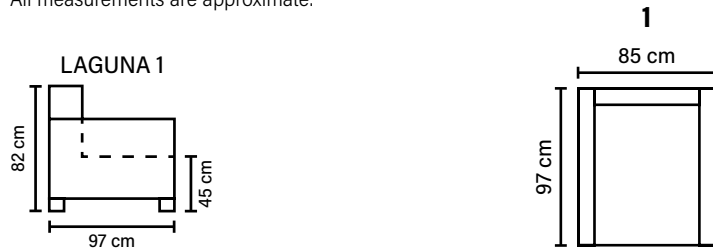

ARMREST

Foam 25-30 kg

FRAME

Plywood + wood
+ foam 25 kg

LEG OPTIONS

Standard leg: 50
wooden
height 12 cm

COMBINATIONS

Choose from available sofa models.
All measurements are approximate.