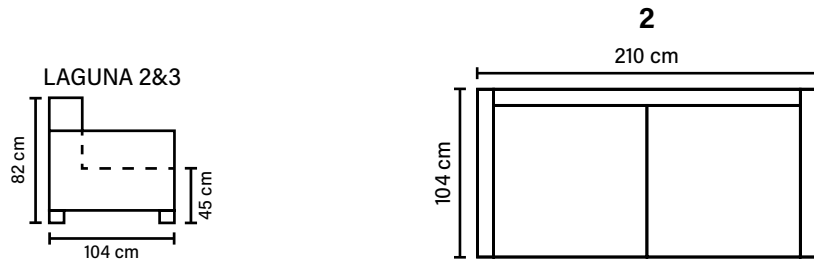

ARMREST

Foam 25-30 kg

FRAME

Plywood + wood
+ foam 25 kg

LEG OPTIONS

Standard leg: 50
wooden
height 12 cm

COMBINATIONS

Choose from available sofa models.
All measurements are approximate.