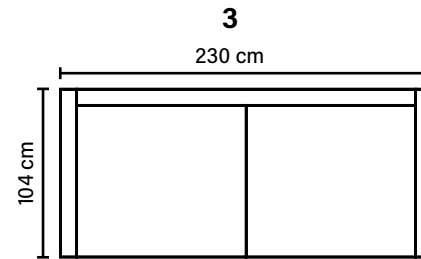

ARMREST

Foam 25-30 kg

FRAME

Plywood + wood
+ foam 25 kg

LEG OPTIONS

Standard leg: 50
wooden
height 12 cm

COMBINATIONS

Choose from available sofa models.
All measurements are approximate.