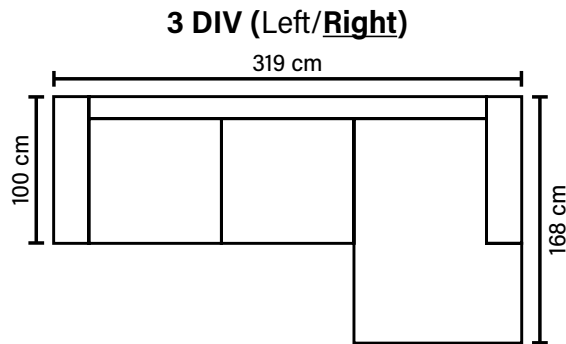

Plywood + wood
No-Sag springs

LEG OPTIONS

Standard leg: 54
H 3 cm

Available in fabrics
All measurements are approximate

Wooden leg colors