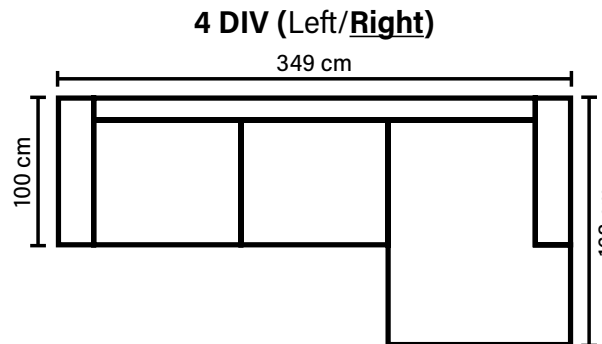

Plywood + wood
No-Sag springs

LEG OPTIONS

Standard leg: 54
H 3 cm

Available in fabrics
All measurements are approximate

Wooden leg colors