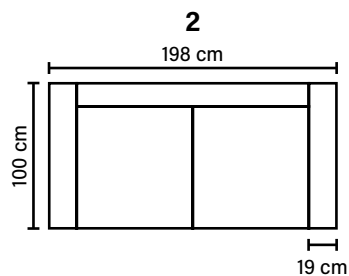

COMBINATIONS

Choose from available sofa models.