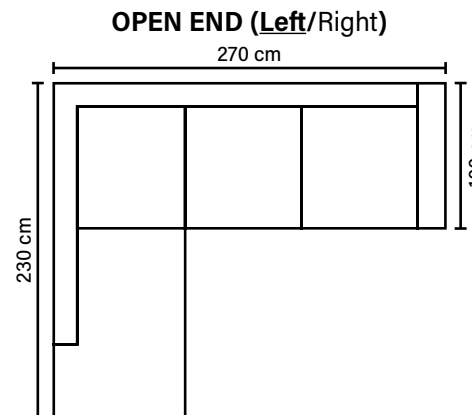

COMBINATIONS

Choose from available sofa models.