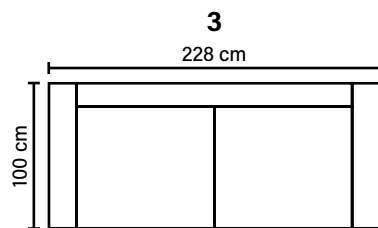

COMBINATIONS

Choose from available sofa models.