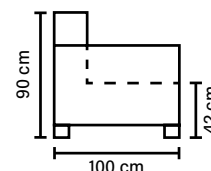

COMBINATIONS

Choose from available sofa models.

Available in fabrics & leathers
All measurements are approximate