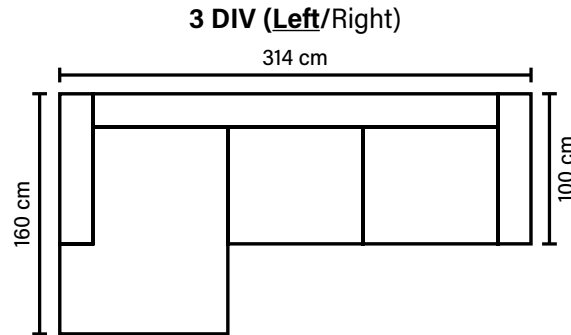

ARMREST
Foam 25-30 kg
Siliconized polyester fibre 200 gr

FRAME
Plywood + wood
No-Sag springs

LEG OPTIONS

Standard leg: 115
metal
height 15 cm

COMBINATIONS

Choose from available sofa models.

www.bellus.com

Available in fabrics & leathers
All measurements are approximate