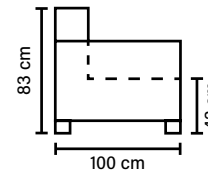

ARMREST
Foam 25-30 kg
Siliconized polyester fibre 200 gr

FRAME
Plywood + wood
No-Sag springs

LEG OPTIONS

Standard leg: 115
metal
height 15 cm

COMBINATIONS

Choose from available sofa models.

www.bellus.com

Available in fabrics & leathers
All measurements are approximate