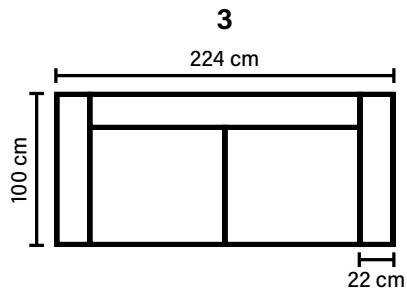

ARMREST
Foam 25-30 kg
Siliconized polyester fibre 200 gr

FRAME
Plywood + wood
No-Sag springs

LEG OPTIONS

Standard leg: 115
metal
height 15 cm

COMBINATIONS

Choose from available sofa models.

www.bellus.com

Available in fabrics & leathers
All measurements are approximate