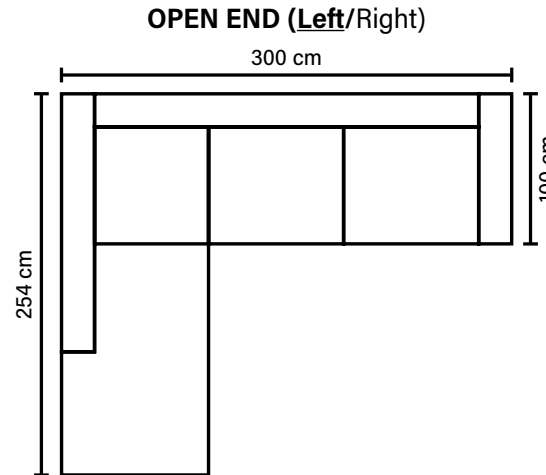

ARMREST
Foam 25-30 kg
Siliconized polyester fibre 200 gr

FRAME
Plywood + wood
No-Sag springs

LEG OPTIONS

Standard leg: 115
metal
height 15 cm

COMBINATIONS

Choose from available sofa models.

www.bellus.com

Available in fabrics & leathers
All measurements are approximate