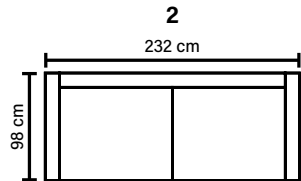

COMBINATIONS

Choose from available sofa models.

ARMREST

Foam 25-30 kg

FRAME

Plywood + wood
No-Sag springs

LEG OPTIONS

No leg choice available for this sofa

Available in fabrics & leathers
All measurements are approximate