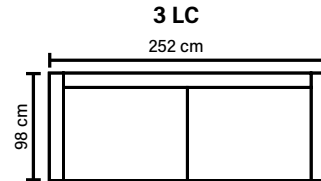

COMBINATIONS

Choose from available sofa models.

ARMREST

Foam 25-30 kg

FRAME

Plywood + wood
No-Sag springs

LEG OPTIONS

No leg choice available for this sofa

Available in fabrics & leathers
All measurements are approximate