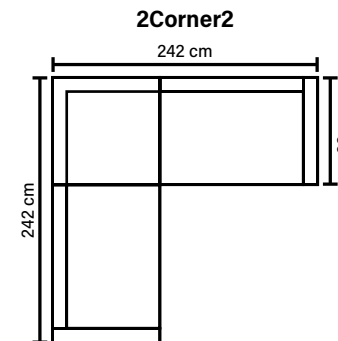

COMBINATIONS

Choose from available sofa models.

ARMREST

Foam 25-30 kg

FRAME

Plywood + wood
No-Sag springs

LEG OPTIONS

No leg choice available for this sofa

Available in fabrics & leathers
All measurements are approximate