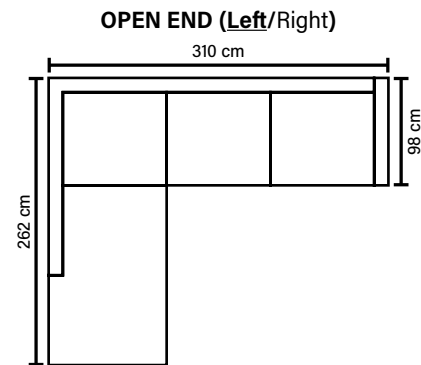

COMBINATIONS

Choose from available sofa models.

ARMREST

Foam 25-30 kg

FRAME

Plywood + wood
No-Sag springs

LEG OPTIONS

No leg choice available for this sofa

Available in fabrics & leathers
All measurements are approximate