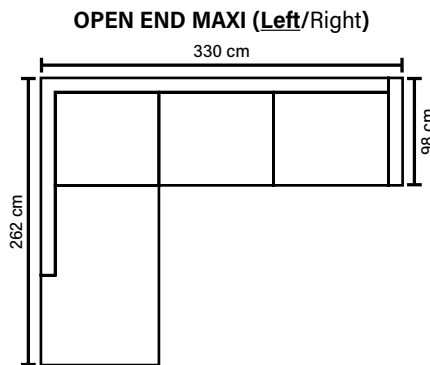

COMBINATIONS

Choose from available sofa models.

ARMREST

Foam 25-30 kg

FRAME

Plywood + wood
No-Sag springs

LEG OPTIONS

No leg choice available for this sofa

Available in fabrics & leathers
All measurements are approximate