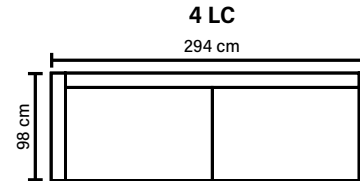

COMBINATIONS

Choose from available sofa models.

ARMREST

Foam 25-30 kg

FRAME

Plywood + wood
No-Sag springs

LEG OPTIONS

No leg choice available for this sofa

Available in fabrics & leathers
All measurements are approximate