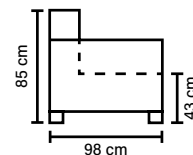

COMBINATIONS

Choose from available sofa models.

ARMREST

Foam 25-30 kg

FRAME

Plywood + wood
No-Sag springs

LEG OPTIONS

No leg choice available for this sofa

Available in fabrics & leathers
All measurements are approximate