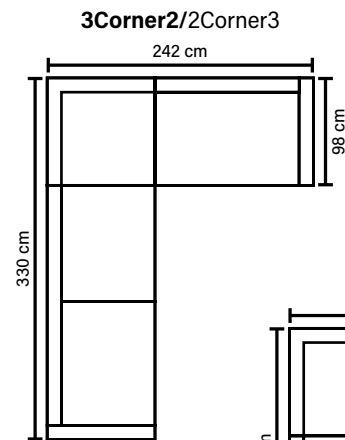

COMBINATIONS

Choose from available sofa models.

ARMREST

Foam 25-30 kg

FRAME

Plywood + wood
No-Sag springs

LEG OPTIONS

No leg choice available for this sofa

Available in fabrics & leathers
All measurements are approximate