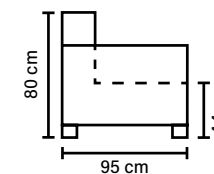

2,5 LC

214 cm

3 LC

234 cm

4

274 cm

OPEN END (Left/Right)

302 cm

OPEN END MAXI (Left/Right)

322 cm

2C2

234 cm

2C3/3C2

322 cm

DECO PILLOWS

Filling: feather mixed with shredded foam
1 deco pillow per armrest size 60x60 cm
1 deco pillow per corner size 60x60 cm