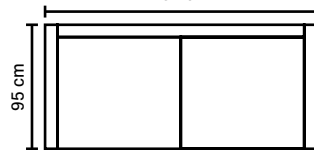

SEAT

CloudPlus System:
Pocket springs + HR Foam 35 kg
+ on top feather mixed with shredded foam

BACK

Feather mixed with shredded foam

Loose seat cushions and loose back cushions

COMBINATIONS

Choose from available sofa models.

2,5 LC

214 cm

3 LC

234 cm

4

274 cm

OPEN END (Left/Right)

302 cm

OPEN END MAXI (Left/Right)

322 cm

2C2

234 cm

2C3/3C2

322 cm

DECO PILLOWS

Filling: feather mixed with shredded foam
1 deco pillow per armrest size 60x60 cm
1 deco pillow per corner size 60x60 cm