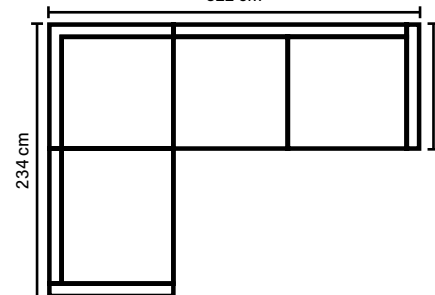

2,5 LC

214 cm

3 LC

234 cm

4

274 cm

OPEN END (Left/Right)

302 cm

OPEN END MAXI (Left/Right)

322 cm

2C2

234 cm

2C3/3C2

322 cm

DECO PILLOWS

Filling: feather mixed with shredded foam
1 deco pillow per armrest size 60x60 cm
1 deco pillow per corner size 60x60 cm