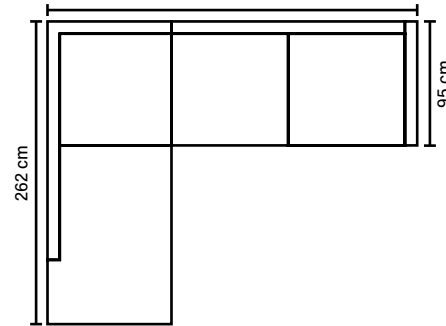

2,5 LC

214 cm

3 LC

234 cm

4

274 cm

OPEN END (Left/Right)

302 cm

OPEN END MAXI (Left/Right)

322 cm

2C2

234 cm

2C3/3C2

322 cm

DECO PILLOWS

Filling: feather mixed with shredded foam
1 deco pillow per armrest size 60x60 cm
1 deco pillow per corner size 60x60 cm