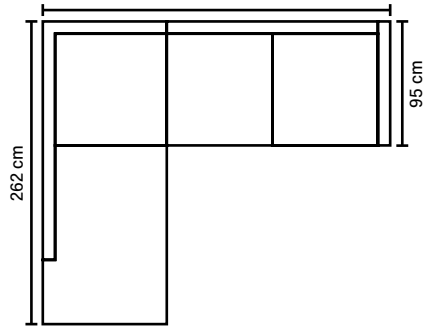

2,5 LC

214 cm

3 LC

234 cm

4

274 cm

OPEN END (Left/Right)

302 cm

OPEN END MAXI (Left/Right)

322 cm

2C2

234 cm

2C3/3C2

322 cm

DECO PILLOWS

Filling: feather mixed with shredded foam
1 deco pillow per armrest size 60x60 cm
1 deco pillow per corner size 60x60 cm