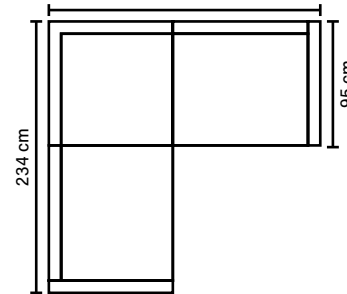

2,5 LC

214 cm

3 LC

234 cm

4

274 cm

OPEN END (Left/Right)

302 cm

OPEN END MAXI (Left/Right)

322 cm

2C2

234 cm

2C3/3C2

322 cm

DECO PILLOWS

Filling: feather mixed with shredded foam
1 deco pillow per armrest size 60x60 cm
1 deco pillow per corner size 60x60 cm